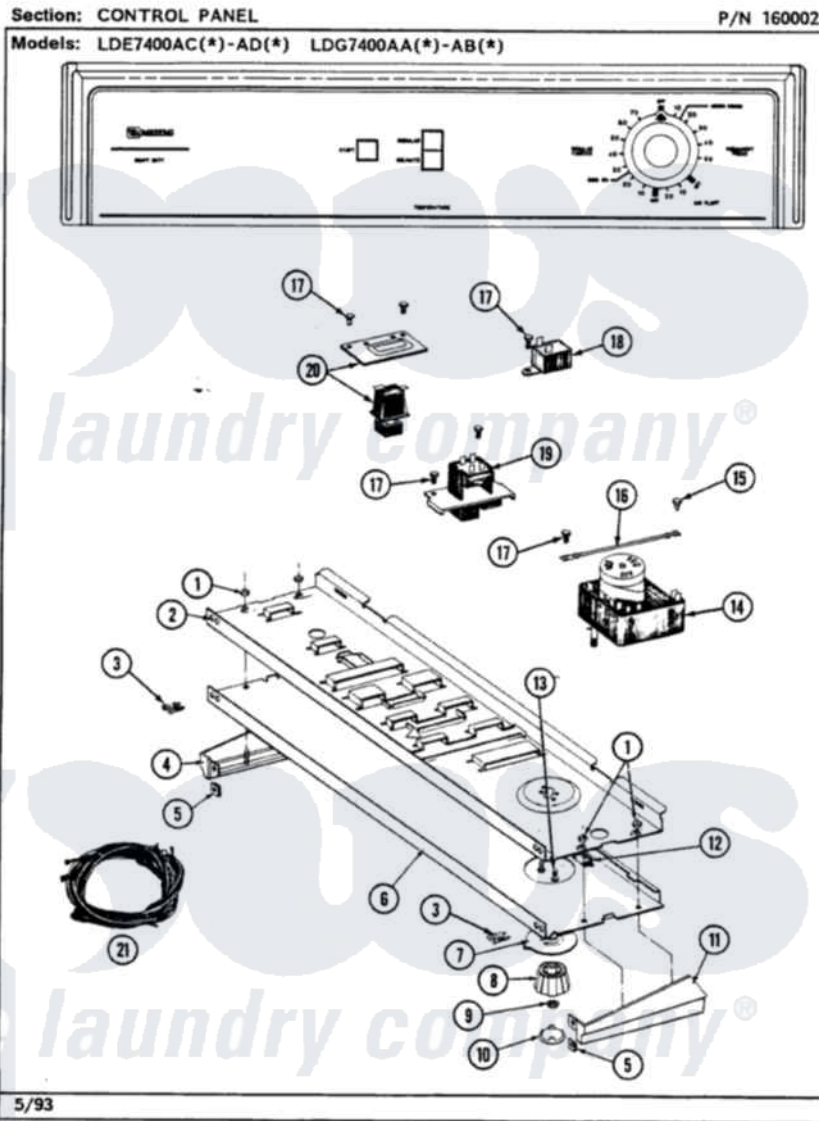

Maytag LDG7400AAL 03 - CONTROL PANEL

Maytag [Residential Maytag LDG7400AAL Dryer Parts](#) Parts Diagram 03 - CONTROL PANEL
 Click on the part number to view part

Item	Original Part Number	Replaced By	Status	Part Description
2	314184			Back Up Plate
3	210932			Screw, No.8 X 9/16 Ctsk Note: Screw, Inlet Duct
4	207215		Not Available	END CAP LH
5	214894			Fastener, End Cap
6	307316		Not Available	CONTROL PANEL
7	315042			Dial Skirt
8	315041			Knob, Timer
9	312273			Nut, Control Knob
10	215821		Not Available	CAP, KNOB
11	207216		Not Available	END CAP RH
12	214897			Pad, Control Panel
13	315317	488234		Screw 8-32 X 1/4
14	308222			Timer
15	211294	90767		Screw, 8A X 3/8 HeX Washer Head Tapping
16	204807			Ground Wire, Supp. Plte To

16	204007		Top Cover
17	211168	W10139210	Screw, 8-18 X 5/16
18	305205	694419	Mini-Buzzer
19	207365		2 Button Switch
20	307305		Switch Push To Start
21	308497	Not Available	HARNES, WIRE
"	307274		Wire Harness
22	16000327	Not Available	GUIDE, QUICK REF. - MAYTAG
"	315076	Not Available	MANUAL, USE & CARE
"	315090	Not Available	MANUAL, USE & CARE