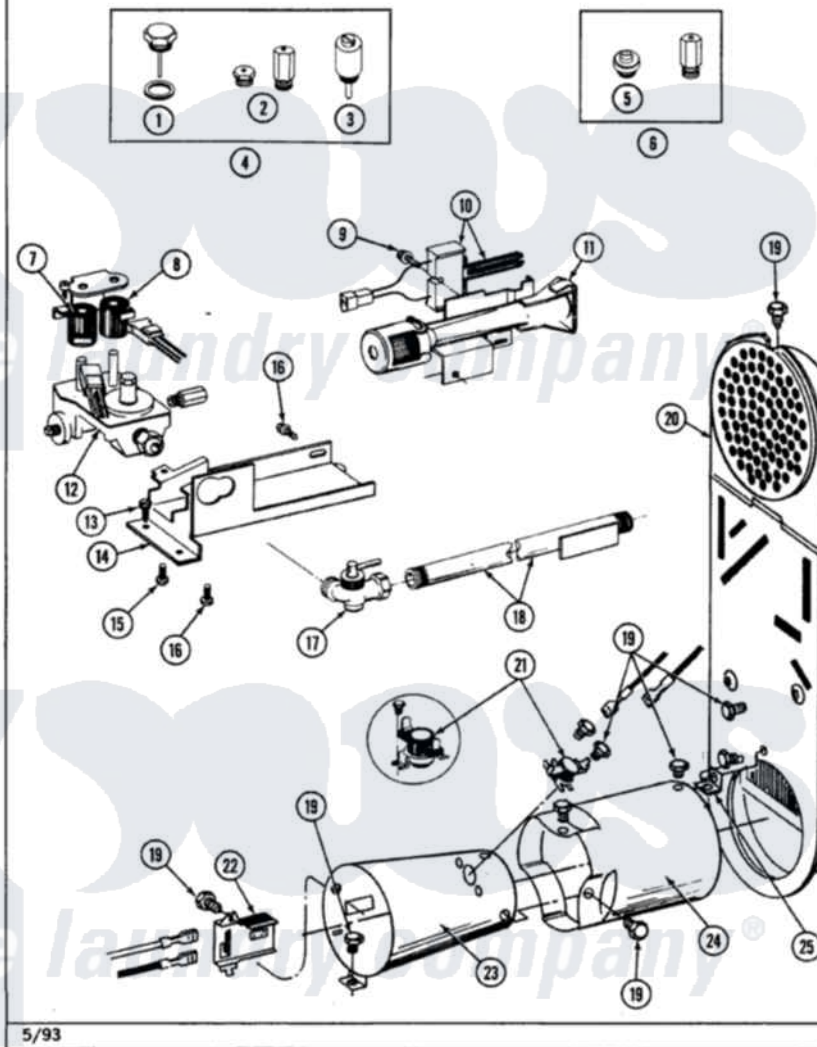

Maytag LDG7400AAL 05 - GAS VALVE

Section: GAS VALVE

P/N 160002E

Models: ALL LDG MODELS

5/93

Maytag [Residential Maytag LDG7400AAL Dryer Parts](#) Parts Diagram 05 - GAS VALVE

[Click on the part number to view part](#)

Item	Original Part Number	Replaced By	Status	Part Description
1	302810			Screw Assembly - Blue Block Ope
2	305861		Not Available	MAIN BURNER ORIFICE KIT-LPG
3	306184		Not Available	PLUG, BLOCKING (LPG REGULATOR)
4	Y306195	MAL9000AXX		LP Gas Con
5	314602	694424		Leak, Limiter
6	306204	33002924		Gas Conv K
7	306106			Coil, Holding And Booster-W
8	306105	694540		Coil, 60 Hz
9	304971			Screw Note: Screw, Igniter
10	304970	4391996		Ignitor
11	304974	33002793		Burner Assembly
12	306176			Valve, Gas
13	Y313561			Screw---NA
14	314566			Gas Control Bracket

15	314082	90767	Screw, 8A X 3/8 HeX Washer Head Tapping
16	Y313559		Screw
17	Y303349		Angle Shut-Off, Gas Valve
18	Y303383	33001735	Pipe And Bracket Assembly Series 18 Not Needed Use Vavle
19	211294	90767	Screw, 8A X 3/8 HeX Washer Head Tapping
20	Y308504	Not Available	INLET DUCT ASSEMBLY
"	307119		Duct, Inlet Assembly
21	303395		Thermostat, Hi-Limit
22	Y303377	338906	Radiant, Sensor
23	Y308548		Combustion Cone Assembly
"	Y303368		Cone, Combustion
24	Y303841		Cone, Extension
25	Y312890		Retainer, Heater Chamber