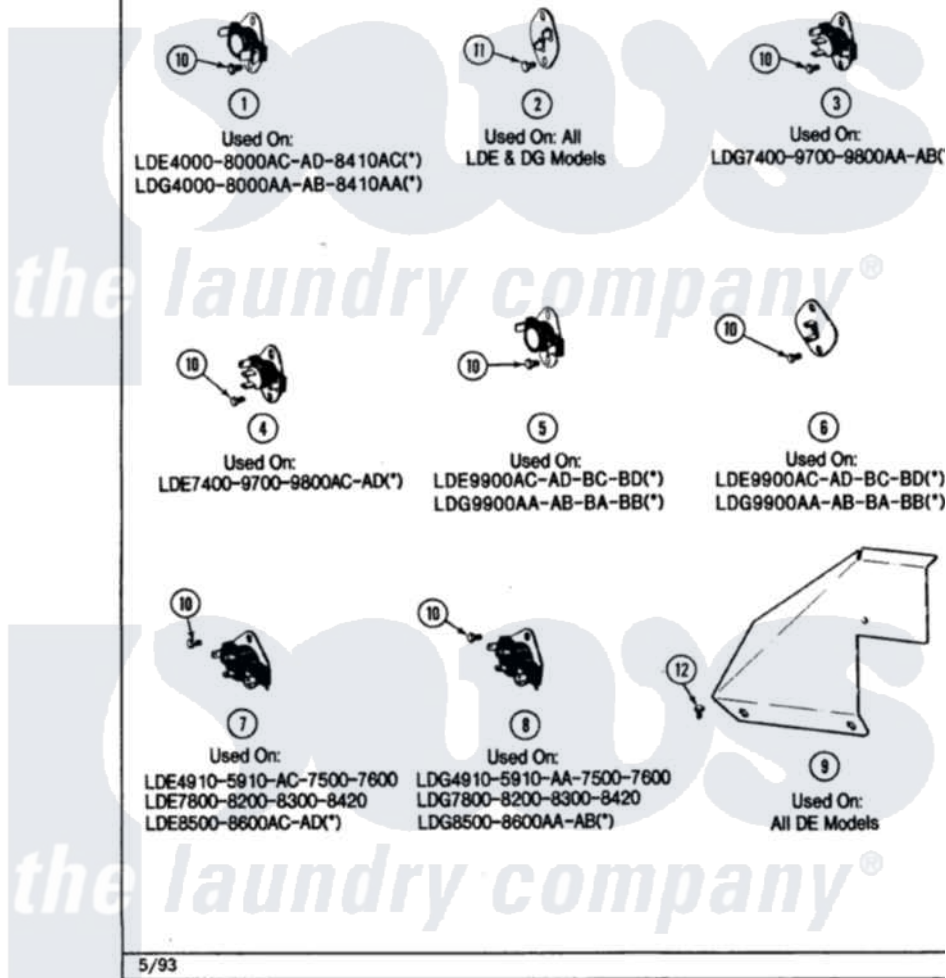

# Maytag LDG7400AAL 07 - THERMOSTATS

Section: THERMOSTATS

P/N 1600028

Models: ALL MODELS

Maytag [Residential Maytag LDG7400AAL Dryer Parts](#) Parts Diagram 07 - THERMOSTATS  
Click on the part number to view part

Item	Original Part Number	Replaced By	Status	Part Description
1	<a href="#">Y304475</a>			Cycling Thermostat 140 Deg.
2	<a href="#">306604</a>			Cut-Off, Thermal Part Not Used
3	<a href="#">306910</a>			Thermostat, Multi Temp Note: Thermostat
4	<a href="#">306911</a>			Thermostat, Multi-Temp
5	<a href="#">307200</a>			Thermostat, Limit
6	<a href="#">307208</a>			Thermistor, Temp. Control
7	<a href="#">307249</a>			Thermostat, Multi-Temp
8	<a href="#">307250</a>			Thermostat, Multi-Temp
9	315122		Not Available	COVER, THERMOSTAT PART NOT USED (MDE ONLY)
10	211294	<a href="#">90767</a>		Screw, 8A X 3/8 HeX Washer Head Tapping
11	314848	<a href="#">W10116760</a>		Screw
12	Y310632	<a href="#">1163839</a>		Screw