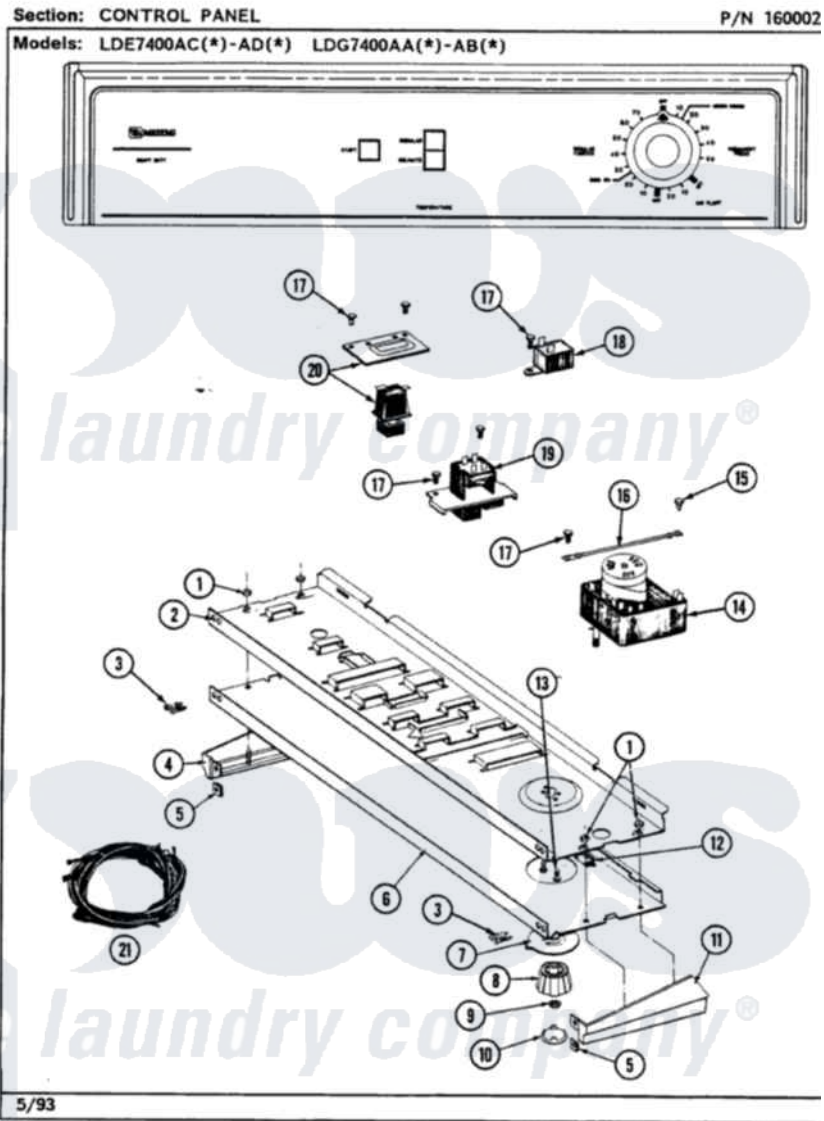

Maytag LDG7400ABL 03 - CONTROL PANEL

Maytag Residential Maytag LDG7400ABL Dryer Parts Parts Diagram 03 - CONTROL PANEL
 Click on the part number to view part

Item	Original Part Number	Replaced By	Status	Part Description
2	314184			Back Up Plate
3	210932			Screw, No.8 X 9/16 Ctsk Note: Screw, Inlet Duct
4	207215		Not Available	END CAP LH
5	214894			Fastener, End Cap
6	307316		Not Available	CONTROL PANEL
7	315042			Dial Skirt
8	315041			Knob, Timer
9	312273			Nut, Control Knob
10	215821		Not Available	CAP, KNOB
11	207216		Not Available	END CAP RH
12	214897			Pad, Control Panel
13	315317	488234		Screw 8-32 X 1/4
14	308222			Timer
15	211294	90767		Screw, 8A X 3/8 HeX Washer Head Tapping
16	204807			Ground Wire, Supp. Pltte To

10	204007		Top Cover
17	211168	W10139210	Screw, 8-18 X 5/16
18	305205	694419	Mini-Buzzer
19	207365		2 Button Switch
20	307305		Switch Push To Start
21	308497	Not Available	HARNES, WIRE
22	16000327	Not Available	GUIDE, QUICK REF. - MAYTAG
"	315076	Not Available	MANUAL, USE & CARE
"	315090	Not Available	MANUAL, USE & CARE