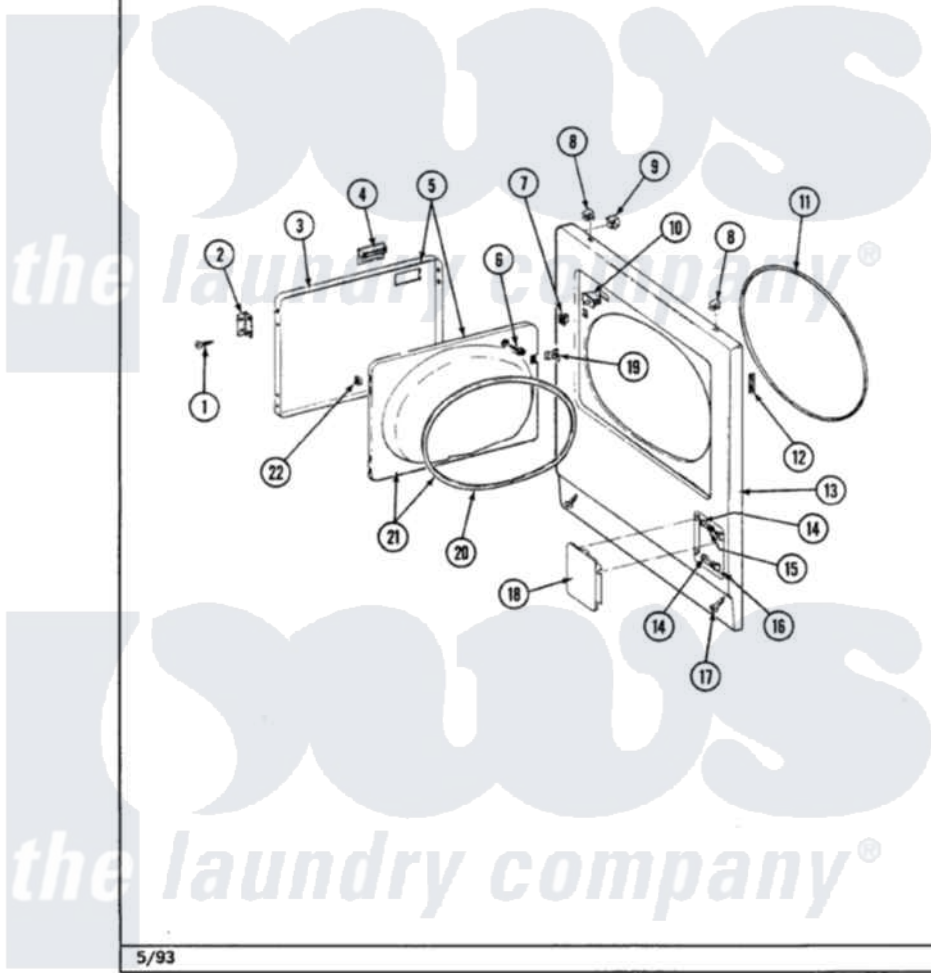

# Maytag LDG7400ABL 04 - DOOR

Section: DOOR

P/N 1600028

Models: ALL MODELS

5/93

Maytag [Residential Maytag LDG7400ABL Dryer Parts](#) Parts Diagram 04 - DOOR

[Click on the part number to view part](#)

Item	Original Part Number	Replaced By	Status	Part Description
1	<a href="#">Y314062</a>			Screw, Door Hinge And Panel
2	307099	<a href="#">33001230</a>		Hinge, Door
3	314966L		Not Available	DOOR PANEL ALMOND
4	<a href="#">314972</a>			Handle Door ALM
5	307111L	<a href="#">308061L</a>		Door Assembly---NA
6	312960	<a href="#">489355</a>		Screw, 8 X 1/2
7	<a href="#">306436</a>			Door Latch Kit--W
8	212982	<a href="#">22001650</a>		Fastener, Spring
9	<a href="#">Y310376</a>			Clip, Door Switch Harness
10	Y305753	<a href="#">W10169313</a>		Switch-Dor
11	<a href="#">314937</a>			Seal, Front Panel
12	<a href="#">Y313907</a>			Fastener, Twin
13	<a href="#">307998L</a>			Front Panel---NA
"	<a href="#">308000L</a>			Front Panel Assembly
14	312301		Not Available	BUSHING FOR ACCESS STUD
				Sleeve, Access Panel Stud

15	<a href="#">312369</a>		Sleeve, Access Panel Stud Part Not Used
16	212949	<a href="#">22001866</a>	Screw, Relay
17	<a href="#">204439</a>		Screw And Fstner Assembly
18	302542L	Not Available	PART NOT USED. (DG ONLY)
19	314936	<a href="#">33001305</a>	Strike, Door
20	314935	<a href="#">33001192</a>	Seal, Door
21	307098	Not Available	DOOR, INNER (W/SEAL)
22	315441	Not Available	LABEL, INSTRUCTION CANADA
"	<a href="#">Y313910</a>		Clip, Door Liner To Outer Panel
"	314941	Not Available	LABEL, INSTRUCTION