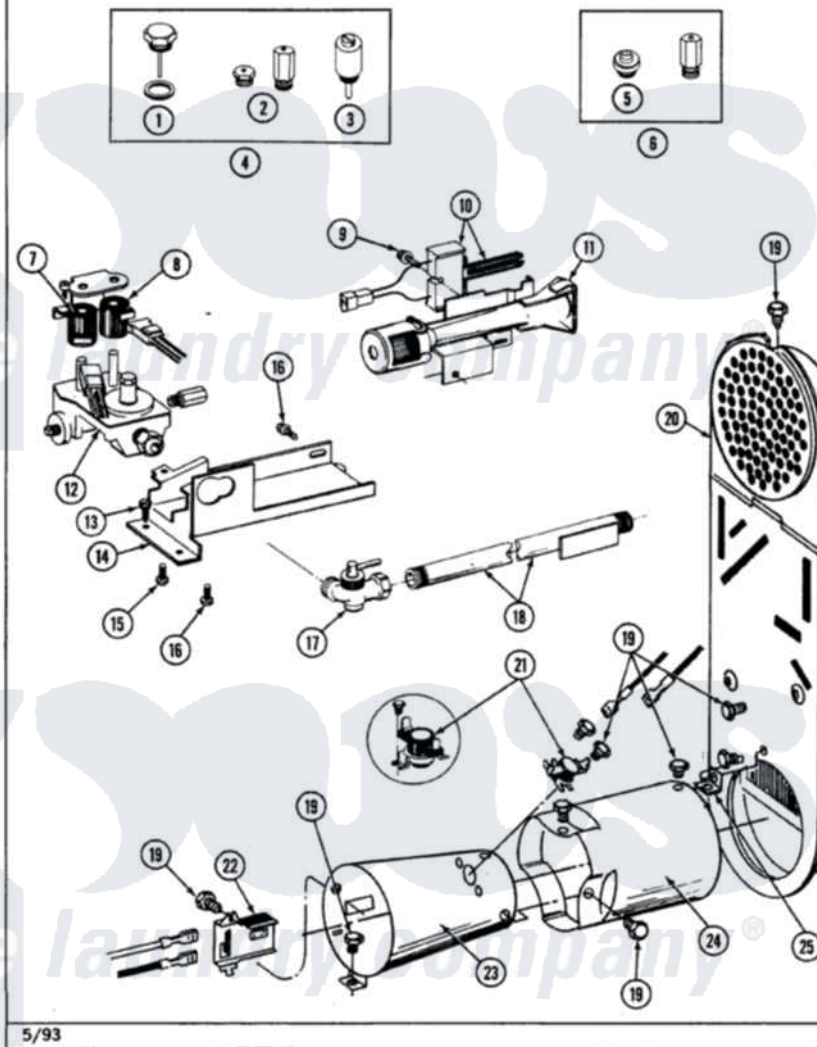

Maytag LDG7400ABL 05 - GAS VALVE

Section: GAS VALVE

P/N 160002E

Models: ALL LDG MODELS

5/93

Maytag [Residential Maytag LDG7400ABL Dryer Parts](#) Parts Diagram 05 - GAS VALVE
 Click on the part number to view part

Item	Original Part Number	Replaced By	Status	Part Description
1	302810			Screw Assembly - Blue Block Ope
2	305861		Not Available	MAIN BURNER ORIFICE KIT-LPG
3	306184		Not Available	PLUG, BLOCKING (LPG REGULATOR)
4	Y306195	MAL9000AXX		LP Gas Con
5	314602	694424		Leak, Limiter
6	306204	33002924		Gas Conv K
7	306106			Coil, Holding And Booster-W
8	306105	694540		Coil, 60 Hz
9	304971			Screw Note: Screw, Igniter
10	304970	4391996		Ignitor
11	304974	33002793		Burner Assembly
12	306176			Valve, Gas
13	Y313561			Screw---NA
14	314566			Gas Control Bracket

15	314082	90767	Screw, 8A X 3/8 HeX Washer Head Tapping
16	Y313559		Screw
17	Y303349		Angle Shut-Off, Gas Valve
18	Y303383	33001735	Pipe And Bracket Assembly Series 18 Not Needed Use Vavle
19	211294	90767	Screw, 8A X 3/8 HeX Washer Head Tapping
20	Y308504	Not Available	INLET DUCT ASSEMBLY
"	307119		Duct, Inlet Assembly
21	303395		Thermostat, Hi-Limit
22	Y303377	338906	Radiant, Sensor
23	Y308548		Combustion Cone Assembly
"	Y303368		Cone, Combustion
24	Y303841		Cone, Extension
25	Y312890		Retainer, Heater Chamber