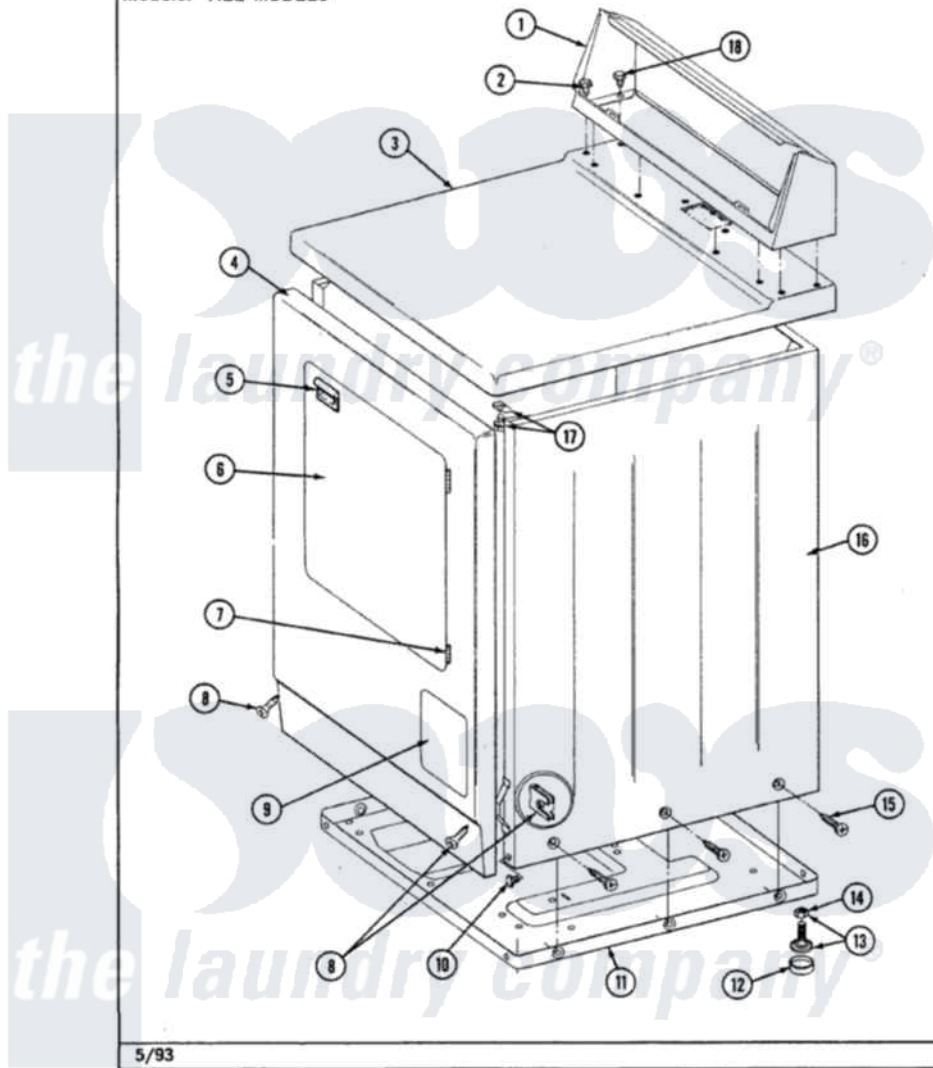

# Maytag LDG7400ABW 01 - CABINET-FRONT

Section: CABINET-FRONT

P/N 1600028

Models: ALL MODELS

5/93

Maytag Residential Maytag LDG7400ABW Dryer Parts Parts Diagram 01 - CABINET-FRONT

Click on the part number to view part

Item	Original Part Number	Replaced By	Status	Part Description
1	<a href="#">Y305193</a>			Console
2	<a href="#">Y313559</a>			Screw
3	<a href="#">307104</a>			Top Cover Assembly
4	<a href="#">308000</a>			Panel, Front
"	<a href="#">Y307998</a>			Front Panel
5	<a href="#">314946</a>			Handle White
6	<a href="#">314966</a>			Panel, Outer
"	Y307111		Not Available	DOOR ASSY. COMPLETE (WHT)
7	307099	<a href="#">33001230</a>		Hinge, Door
8	<a href="#">204439</a>			Screw And Fstner Assembly
9	302542		Not Available	PART NOT USED. (DG ONLY)
10	Y310632	<a href="#">1163839</a>		Screw
11	Y303361		Not Available	BASE ASSY. (UPPER & LOWER)
12	<a href="#">Y314137</a>			Foot, Rubber
13	<a href="#">Y305086</a>			Adjustable Leg And Nut

14	Y052740	<a href="#">62739</a>	Nut, Lock
15	<a href="#">213007</a>		Xfor Cabinet See Cabinet, Back
16	<a href="#">307124</a>		Cabinet
17	<a href="#">204445</a>		Screw And Fastener Assembly
18	211294	<a href="#">90767</a>	Screw, 8A X 3/8 HeX Washer Head Tapping