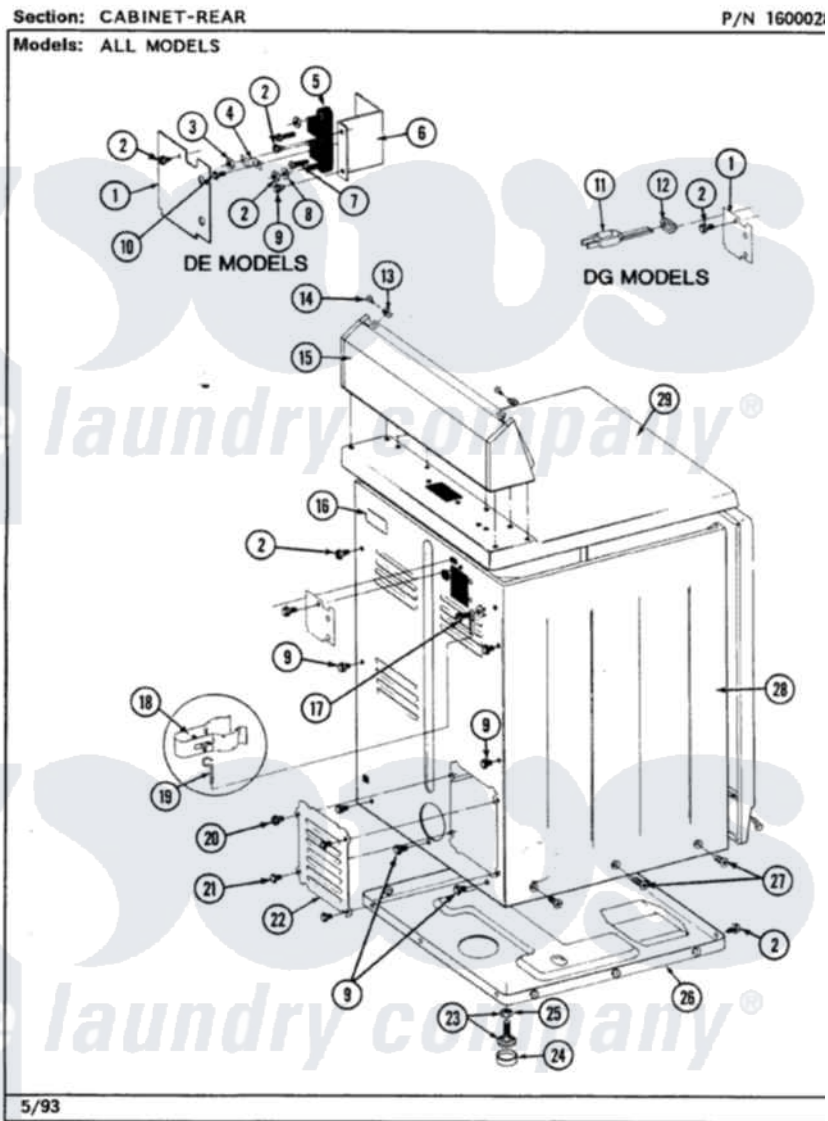

Maytag LDG7400ABW 02 - CABINET-REAR

Maytag [Residential Maytag LDG7400ABW Dryer Parts](#) Parts Diagram 02 - CABINET-REAR
Click on the part number to view part

Item	Original Part Number	Replaced By	Status	Part Description
1	Y312905		Not Available	COVER, TERMINAL
2	Y313561			Screw----NA
3	311484	112432		Nut
4	Y312184			Strap, Grounding
5	400008			Block, Terminal
6	Y312904			Bracket, Terminal Block
7	Y312209	W10001200		Screw
8	Y311270			Washer, Terminal Block
9	Y310632	1163839		Screw
10	Y311423	489483		Screw 10-32 X 1/2
11	302521		Not Available	CORD, POWER PART NOT USED-GAS MODELS ONLY
12	211881			Grommet, Cord Part Not Used-Gas Models Only
13	215075			Fastener, Control Panel To Console
14	210932			Screw, No.8 X 9/16 Ctsk Note: Screw, Inlet Duct

15	Y305193		Console
16	214519		LABEL, ELECTRICAL INSTR. PART NOT USED-GAS MODELS ONLY
17	303846	22003781	Screw, Ground Strap
18	301548		Clamp, Ground Wire
19	311155		Ground Wire And Clamp
20	Y313559		Screw
21	211294	90767	Screw, 8A X 3/8 HeX Washer Head Tapping
22	Y312951	Not Available	ACCESS COVER, BACK
23	Y305086		Adjustable Leg And Nut
24	Y314137		Foot, Rubber
25	Y052740	62739	Nut, Lock
26	Y303361	Not Available	BASE ASSY. (UPPER & LOWER)
27	213077	Not Available	CAP FOR TIMER KNOB
28	307124		Cabinet
29	307104		Top Cover Assembly