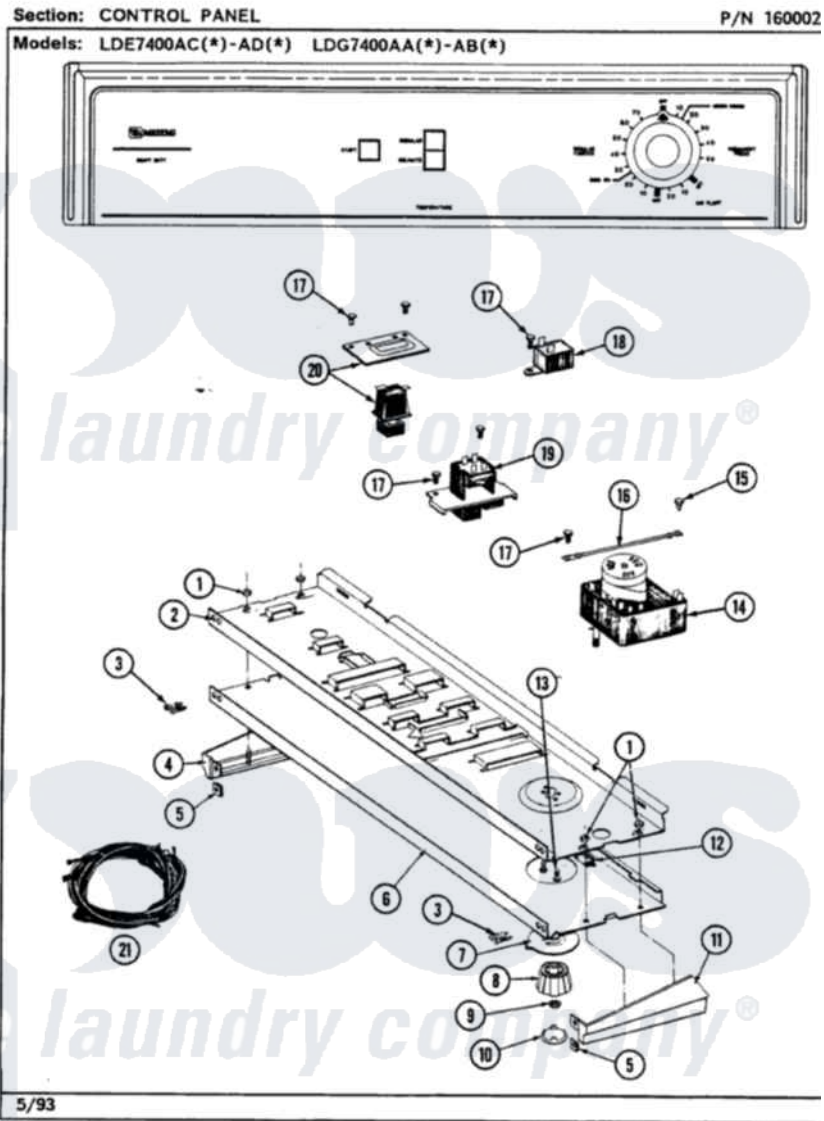

Maytag LDG7400ABW 03 - CONTROL PANEL

Maytag [Residential Maytag LDG7400ABW Dryer Parts](#) Parts Diagram 03 - CONTROL PANEL
 Click on the part number to view part

Item	Original Part Number	Replaced By	Status	Part Description
2	314184			Back Up Plate
3	210932			Screw, No.8 X 9/16 Ctsk Note: Screw, Inlet Duct
4	207215		Not Available	END CAP LH
5	214894			Fastener, End Cap
6	307316		Not Available	CONTROL PANEL
7	315042			Dial Skirt
8	315041			Knob, Timer
9	312273			Nut, Control Knob
10	215821		Not Available	CAP, KNOB
11	207216		Not Available	END CAP RH
12	214897			Pad, Control Panel
13	315317	488234		Screw 8-32 X 1/4
14	308222			Timer
15	211294	90767		Screw, 8A X 3/8 HeX Washer Head Tapping
16	204807			Ground Wire, Supp. Plte To

10	204007		Top Cover
17	211168	W10139210	Screw, 8-18 X 5/16
18	305205	694419	Mini-Buzzer
19	207365		2 Button Switch
20	307305		Switch Push To Start
21	308497	Not Available	HARNES, WIRE
22	16000327	Not Available	GUIDE, QUICK REF. - MAYTAG
"	315076	Not Available	MANUAL, USE & CARE
"	315090	Not Available	MANUAL, USE & CARE