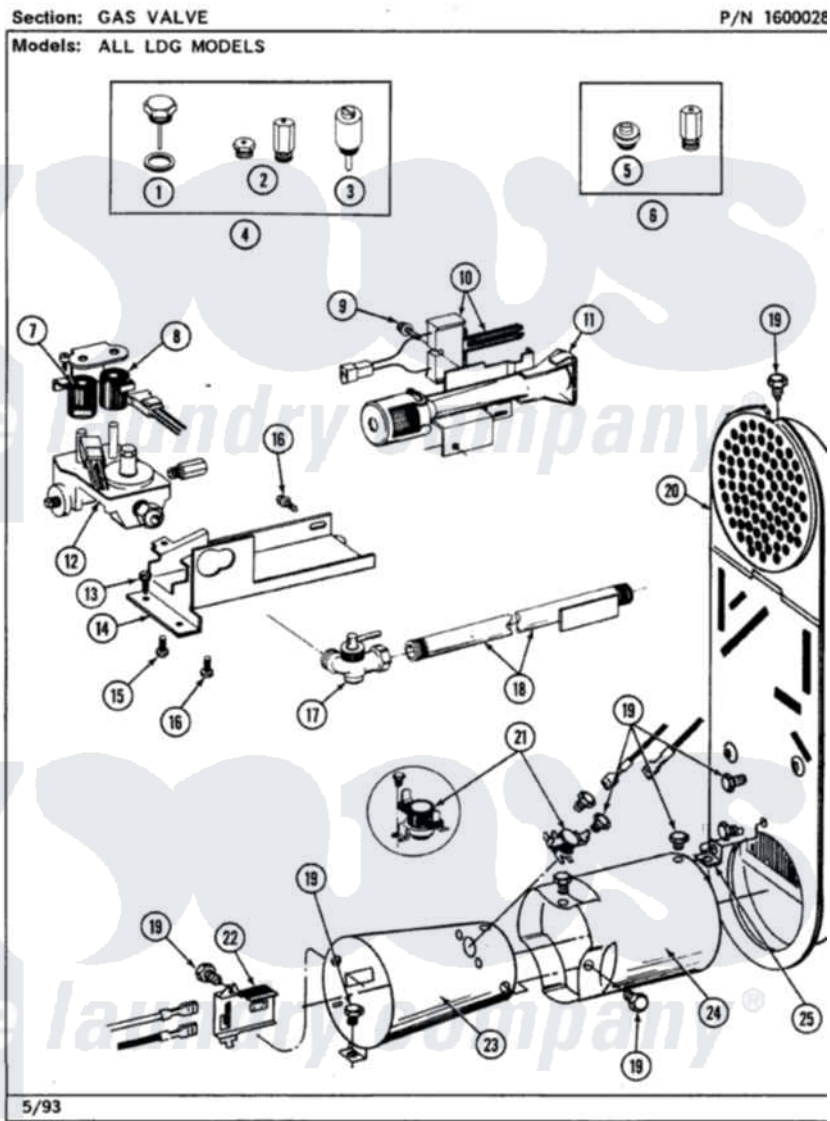

Maytag LDG7400ABW 05 - GAS VALVE

Maytag [Residential Maytag LDG7400ABW Dryer Parts](#) Parts Diagram 05 - GAS VALVE
Click on the part number to view part

Item	Original Part Number	Replaced By	Status	Part Description
1	302810			Screw Assembly - Blue Block Ope
2	305861		Not Available	MAIN BURNER ORIFICE KIT-LPG
3	306184		Not Available	PLUG, BLOCKING (LPG REGULATOR)
4	Y306195	MAL9000AXX		LP Gas Con
5	314602	694424		Leak, Limiter
6	306204	33002924		Gas Conv K
7	306106			Coil, Holding And Booster-W
8	306105	694540		Coil, 60 Hz
9	304971			Screw Note: Screw, Igniter
10	304970	4391996		Ignitor
11	304974	33002793		Burner Assembly
12	306176			Valve, Gas
13	Y313561			Screw---NA
14	314566			Gas Control Bracket

15	314082	90767	Screw, 8A X 3/8 HeX Washer Head Tapping
16	Y313559		Screw
17	Y303349		Angle Shut-Off, Gas Valve
18	Y303383	33001735	Pipe And Bracket Assembly Series 18 Not Needed Use Vavle
19	211294	90767	Screw, 8A X 3/8 HeX Washer Head Tapping
20	Y308504	Not Available	INLET DUCT ASSEMBLY
"	307119		Duct, Inlet Assembly
21	303395		Thermostat, Hi-Limit
22	Y303377	338906	Radiant, Sensor
23	Y308548		Combustion Cone Assembly
"	Y303368		Cone, Combustion
24	Y303841		Cone, Extension
25	Y312890		Retainer, Heater Chamber