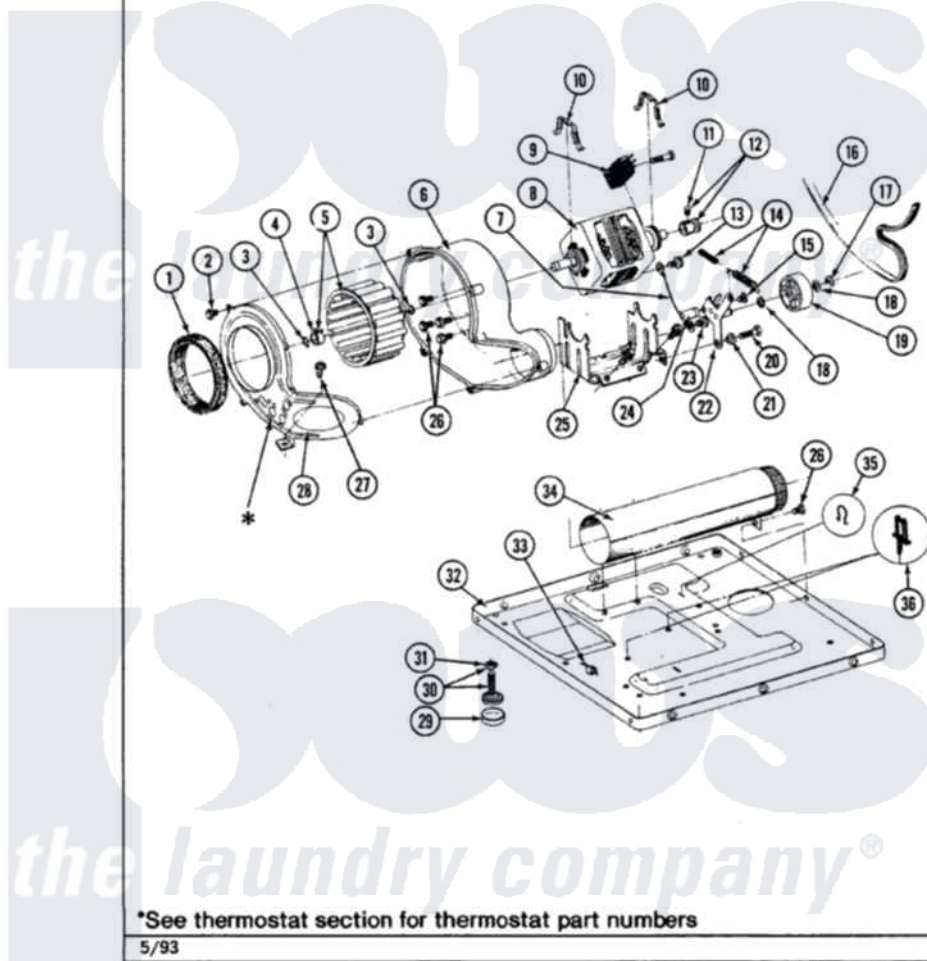

Maytag LDG7400ABW 06 - MOTOR DRIVE

Section: MOTOR DRIVE

P/N 1600028

Models: ALL MODELS

Maytag [Residential Maytag LDG7400ABW Dryer Parts](#) Parts Diagram 06 - MOTOR DRIVE

[Click on the part number to view part](#)

Item	Original Part Number	Replaced By	Status	Part Description
1	Y312901			Seal, Housing Cover
2	Y312961	W10116751		Screw
3	410233	9703438		Ring-Retrn
4	312967			Clamp, Blower Housing
5	Y303836			Blower Wheel Assembly And Clamp
6	Y312893			Housing, Blower
7	901220			Ground Wire
8	Y303358	W10410999		Motor-Drive
9	306207		Not Available	(PROD. No.303358-8 & No.303358-9)
"	Y303877		Not Available	SWITCH, MOTOR EXTERNAL START No.303358-2, No.303358-4, 303358-7
"	Y303879			Switch, Motor External Start
10	Y015825			Clip, Motor To Motor Support
11	Y053241			Set Screw, Motor Pulley
12	Y305185	6-3051850		Pulley- MO

13	910343	488234	Screw 8-32 X 1/4
14	Y303945		IDLER SPRING ASSY. W/PLUG
15	Y312961	W10116751	Screw
16	Y312959		Poly "V" Belt For Tumbler
17	312958	354987	Ring, Retaining
18	Y312527		Washer, Idler Shaft
19	Y303705	6-3037050	Pulley- ID
20	Y014874		Screw, Idler Arm And Sleeve
21	Y312894	315772	Sleeve, Idler Arm
22	Y303363	6-3033630	Idler Arm
23	211294	90767	Screw, 8A X 3/8 HeX Washer Head Tapping
24	Y313582	W10116756	Spacer
25	312897		Not Available SUPPORT, MOTOR
26	Y310632	1163839	Screw
27	Y313561		Screw----NA
28	314846		Cover, Blower Housing
"	314778		Not Available COVER, BLOWER HOUSING
29	Y314137		Foot, Rubber
30	Y305086		Adjustable Leg And Nut
31	Y052740	62739	Nut, Lock
32	Y303361		Not Available BASE ASSY. (UPPER & LOWER)
33	Y310376		Clip, Door Switch Harness
34	Y303442		EXHAUST DUCT ASSEMBLY
35	410490		Spring, Retainer Wire Harness
36	Y313262	W10116752	Retainer-