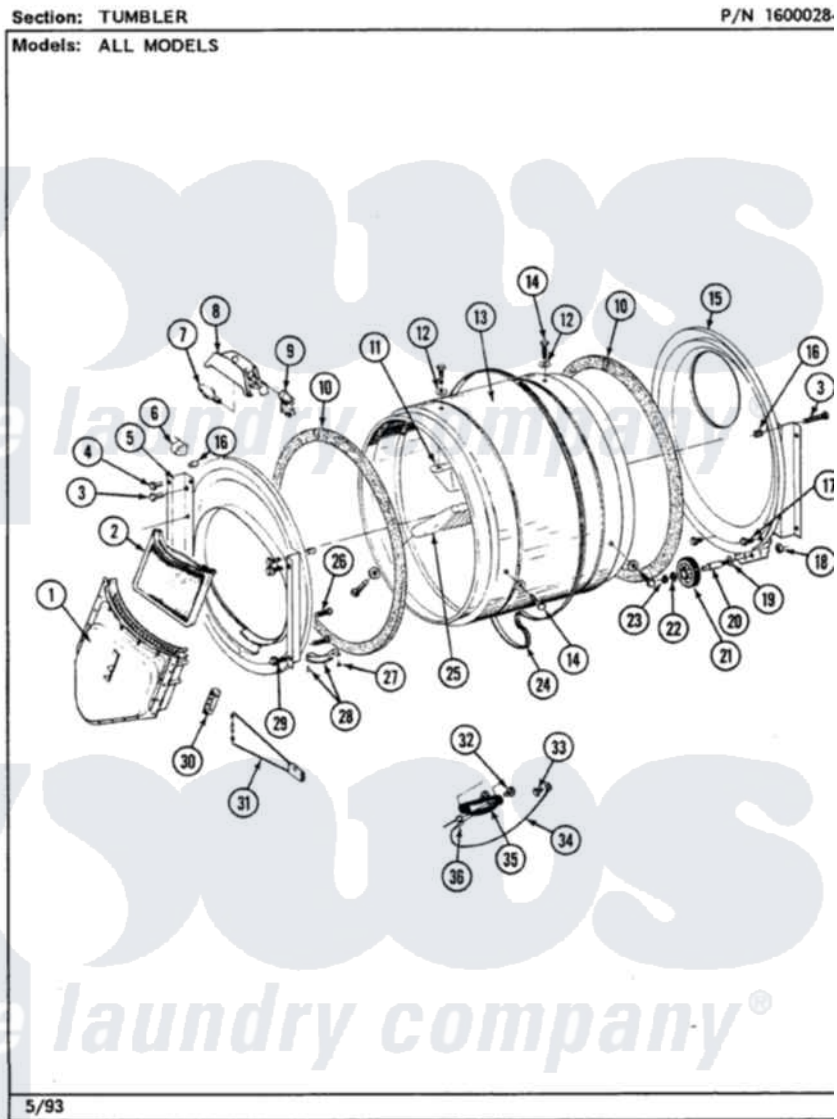

# Maytag LDG7400ABW 08 - TUMBLER

Maytag Residential Maytag LDG7400ABW Dryer Parts Parts Diagram 08 - TUMBLER  
Click on the part number to view part

Item	Original Part Number	Replaced By	Status	Part Description
1	Y307112	<a href="#">33001016</a>		Outlet Duct Assembly
2	Y307107	<a href="#">33002970</a>		Lint Filte
"	307213	<a href="#">33001167</a>		Filter, Lint
3	313764		Not Available	SCREW
4	<a href="#">Y313561</a>			Screw---NA
5	<a href="#">307117</a>			Tumbler Front W/Seal
"	307109	<a href="#">33001179</a>		Front, Tumbler
"	307311	<a href="#">33001179</a>		Front, Tumbler
6	<a href="#">Y310376</a>			Clip, Door Switch Harness
7	Y307100	<a href="#">67001316</a>		Bulb, Light
8	314955	<a href="#">33001496</a>		Lamp- Hold
9	307097	<a href="#">33001496</a>		Lamp- Hold
10	<a href="#">314820</a>			Seal, Tumbler
11	314803	<a href="#">33001012</a>		Baffle
12	<a href="#">314158</a>			Washer, Baffle To Tumbler
13	314802		Not Available	TUMBLER W/OUT BAFFLES