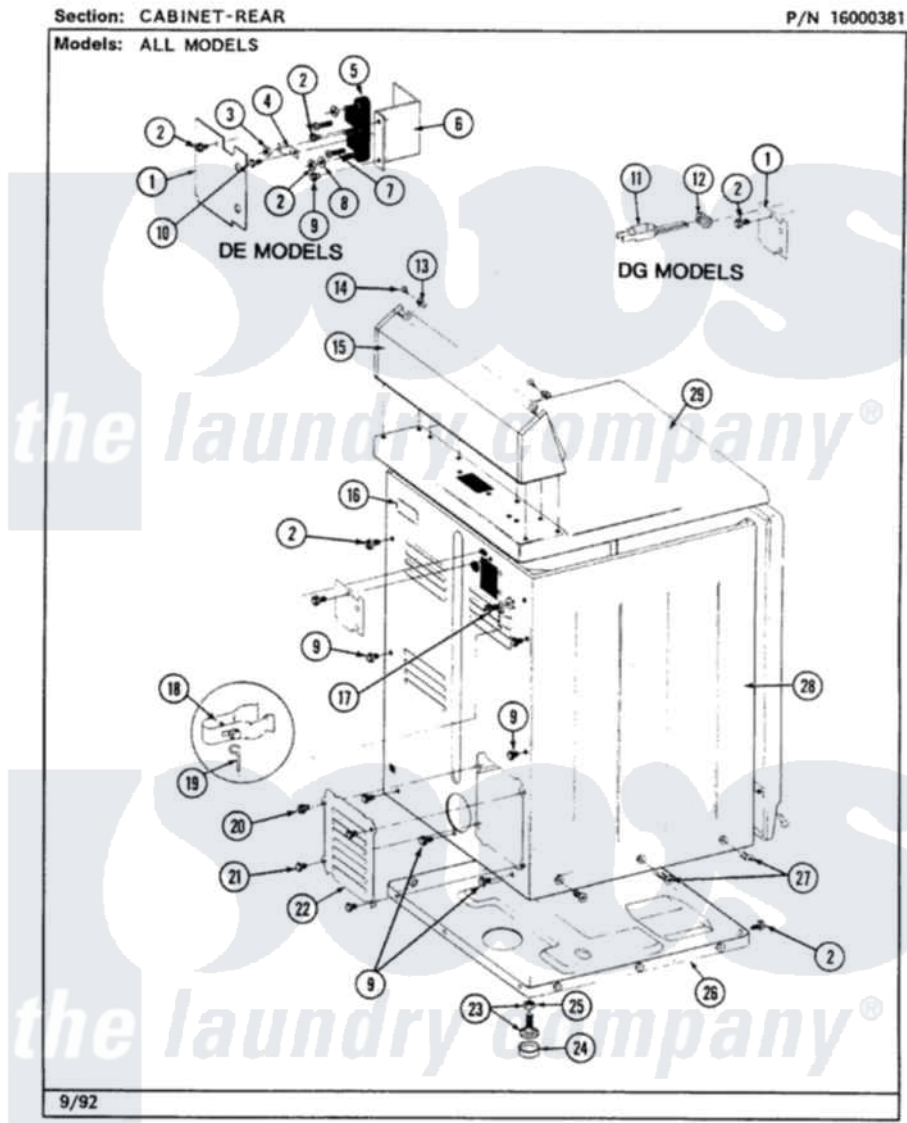

# Maytag LDG7480AAL 02 - CABINET-REAR

Maytag Residential Maytag LDG7480AAL Dryer Parts Parts Diagram 02 - CABINET-REAR  
 Click on the part number to view part

Item	Original Part Number	Replaced By	Status	Part Description
1	Y312905		Not Available	COVER, TERMINAL
2	<a href="#">Y313561</a>			Screw---NA
9	Y310632	<a href="#">1163839</a>		Screw
11	302521		Not Available	CORD, POWER PART NOT USED-GAS MODELS ONLY
12	<a href="#">211881</a>			Grommet, Cord Part Not Used-Gas Models Only
13	<a href="#">215075</a>			Fastener, Control Panel To Console
14	<a href="#">210932</a>			Screw, No.8 X 9/16 Ctsk Note: Screw, Inlet Duct
15	<a href="#">305193L</a>			Console
16	214519			LABEL, ELECTRICAL INSTR. PART NOT USED-GAS MODELS ONLY
17	303846	<a href="#">22003781</a>		Screw, Ground Strap
18	<a href="#">301548</a>			Clamp, Ground Wire
19	<a href="#">311155</a>			Ground Wire And Clamp
20	<a href="#">Y313559</a>			Screw

21	211294	<a href="#">90767</a>	Screw, 8A X 3/8 HeX Washer Head Tapping
22	Y312951	Not Available	ACCESS COVER, BACK
23	<a href="#">Y305086</a>		Adjustable Leg And Nut
24	<a href="#">Y314137</a>		Foot, Rubber
25	Y052740	<a href="#">62739</a>	Nut, Lock
26	Y303361	Not Available	BASE ASSY. (UPPER & LOWER)
27	213077	Not Available	CAP FOR TIMER KNOB