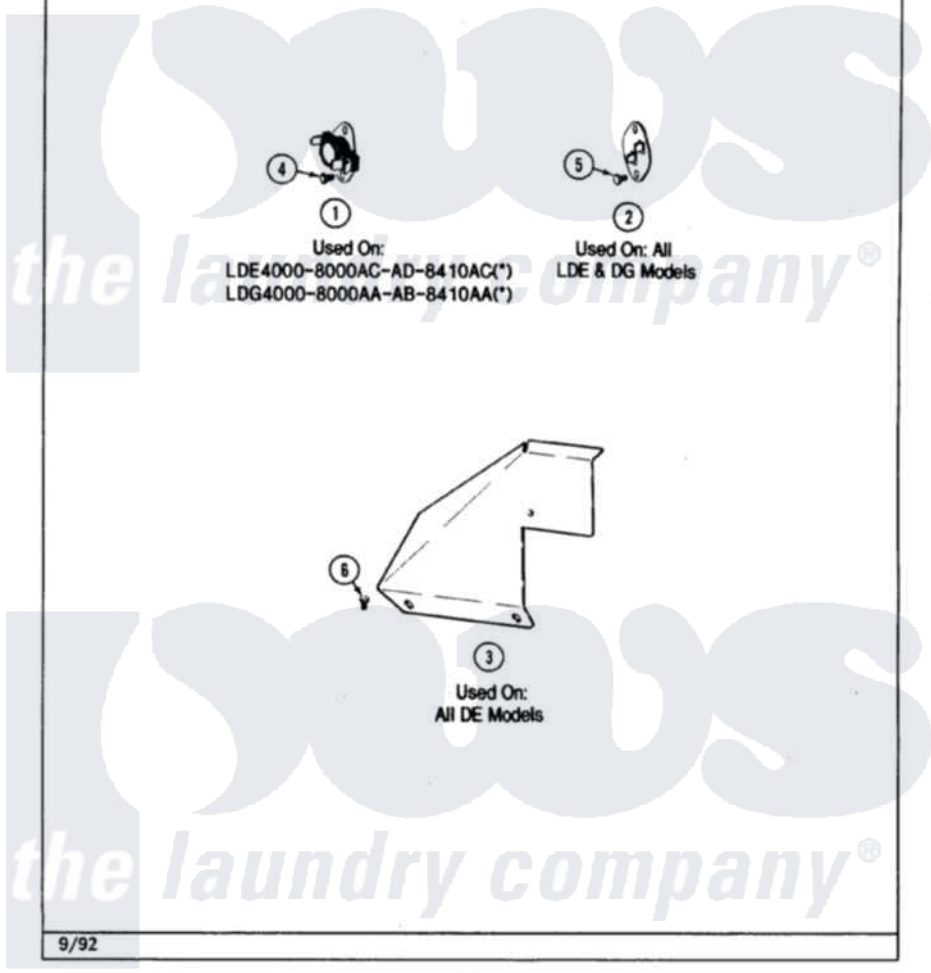

# Maytag LDG7480AAL 07 - MOTOR DRIVE-THERMOSTATS

Section: MOTOR DRIVE-THERMOSTATS

P/N 16000381

Models: ALL MODELS

9/92

Maytag [Residential Maytag LDG7480AAL Dryer Parts](#) Parts Diagram 07 - MOTOR DRIVE-THERMOSTATS  
 Click on the part number to view part

Item	Original Part Number	Replaced By	Status	Part Description
1	<a href="#">Y304475</a>			Cycling Thermostat 140 Deg.
2	<a href="#">306604</a>			Cut-Off, Thermal Part Not Used
4	211294	<a href="#">90767</a>		Screw, 8A X 3/8 HeX Washer Head Tapping
5	314848	<a href="#">W10116760</a>		Screw