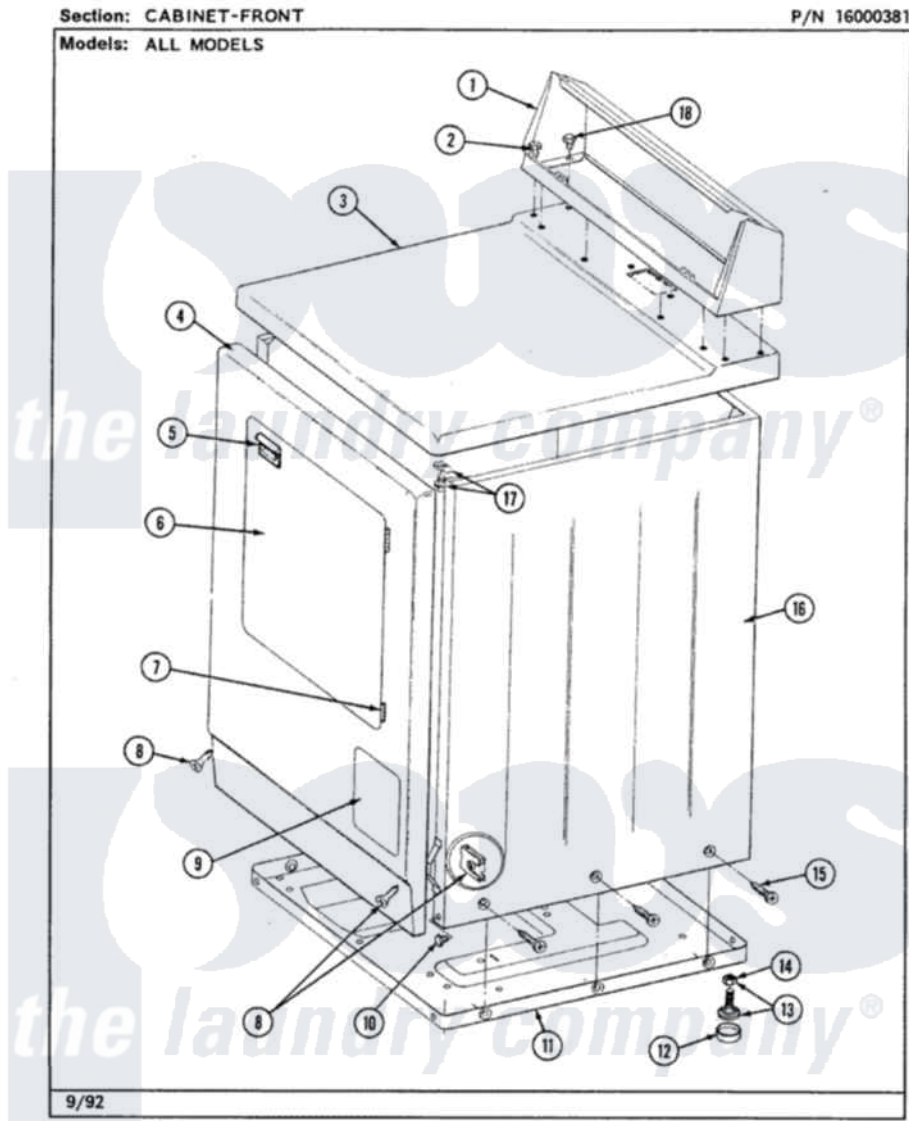

# Maytag LDG7480AAW 01 - CABINET-FRONT

4

Maytag Residential Maytag LDG7480AAW Dryer Parts Parts Diagram 01 - CABINET-FRONT  
 Click on the part number to view part

Item	Original Part Number	Replaced By	Status	Part Description
1	<a href="#">Y305193</a>			Console
2	<a href="#">Y313559</a>			Screw
3	<a href="#">307104</a>			Top Cover Assembly
4	<a href="#">Y307998</a>			Front Panel
5	<a href="#">314946</a>			Handle White
6	<a href="#">314966</a>			Panel, Outer
"	Y307111		Not Available	DOOR ASSY. COMPLETE (WHT)
7	307099	<a href="#">33001230</a>		Hinge, Door
8	<a href="#">204439</a>			Screw And Fstner Assembly
9	302542		Not Available	PART NOT USED. (DG ONLY)
10	Y310632	<a href="#">1163839</a>		Screw
11	Y303361		Not Available	BASE ASSY. (UPPER & LOWER)
12	<a href="#">Y314137</a>			Foot, Rubber
13	<a href="#">Y305086</a>			Adjustable Leg And Nut
14	Y052740	<a href="#">62739</a>		Nut, Lock

15	<a href="#">213007</a>		Xfor Cabinet See Cabinet, Back
16	<a href="#">307124</a>		Cabinet
17	<a href="#">204445</a>		Screw And Fastener Assembly
18	211294	<a href="#">90767</a>	Screw, 8A X 3/8 HeX Washer Head Tapping