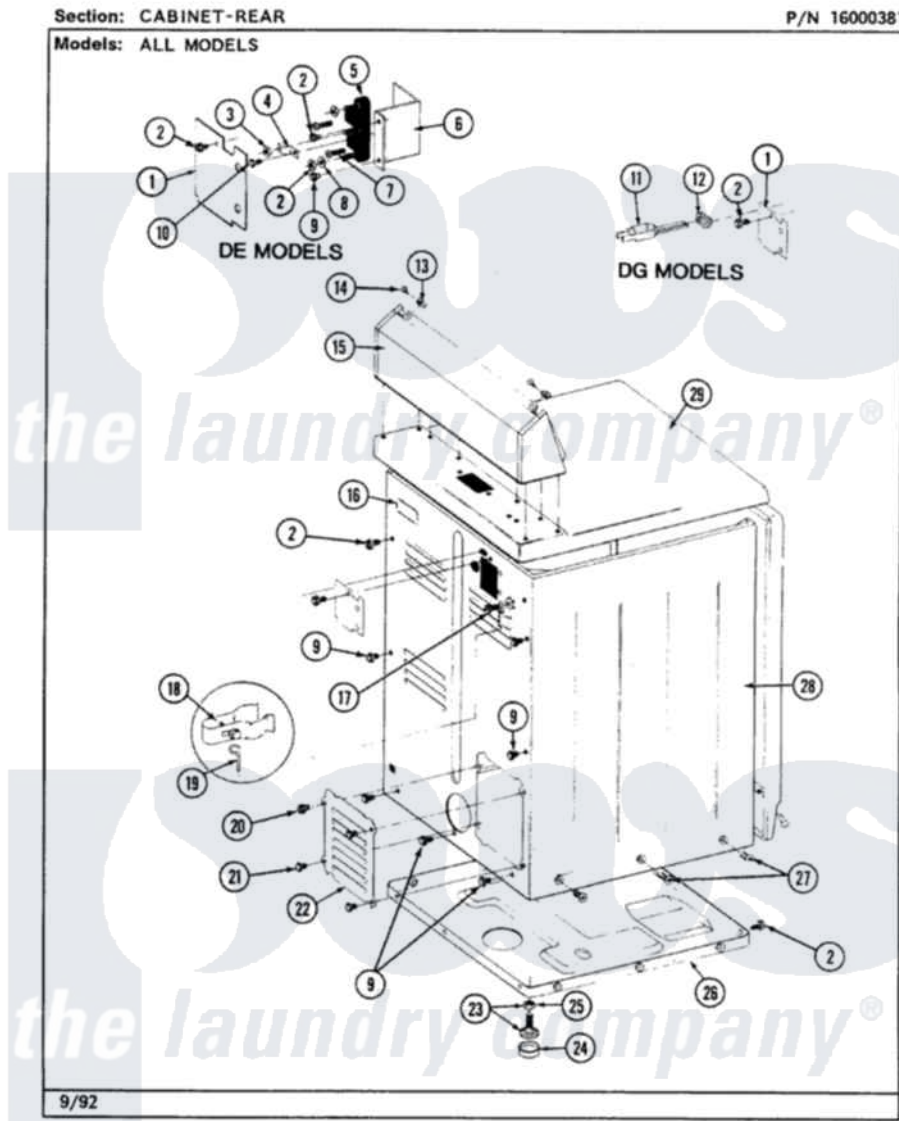

Maytag LDG7480AAW 02 - CABINET-REAR

6

Maytag [Residential Maytag LDG7480AAW Dryer Parts](#) Parts Diagram 02 - CABINET-REAR
 Click on the part number to view part

Item	Original Part Number	Replaced By	Status	Part Description
1	Y312905		Not Available	COVER, TERMINAL
2	Y313561			Screw---NA
9	Y310632	1163839		Screw
11	302521		Not Available	CORD, POWER PART NOT USED-GAS MODELS ONLY
12	211881			Grommet, Cord Part Not Used-Gas Models Only
13	215075			Fastener, Control Panel To Console
14	210932			Screw, No.8 X 9/16 Ctsk Note: Screw, Inlet Duct
15	Y305193			Console
16	214519			LABEL, ELECTRICAL INSTR. PART NOT USED-GAS MODELS ONLY
17	303846	22003781		Screw, Ground Strap
18	301548			Clamp, Ground Wire
19	311155			Ground Wire And Clamp
20	Y313559			Screw

21	211294	90767	Screw, 8A X 3/8 HeX Washer Head Tapping
22	Y312951	Not Available	ACCESS COVER, BACK
23	Y305086		Adjustable Leg And Nut
24	Y314137		Foot, Rubber
25	Y052740	62739	Nut, Lock
26	Y303361	Not Available	BASE ASSY. (UPPER & LOWER)
27	213077	Not Available	CAP FOR TIMER KNOB