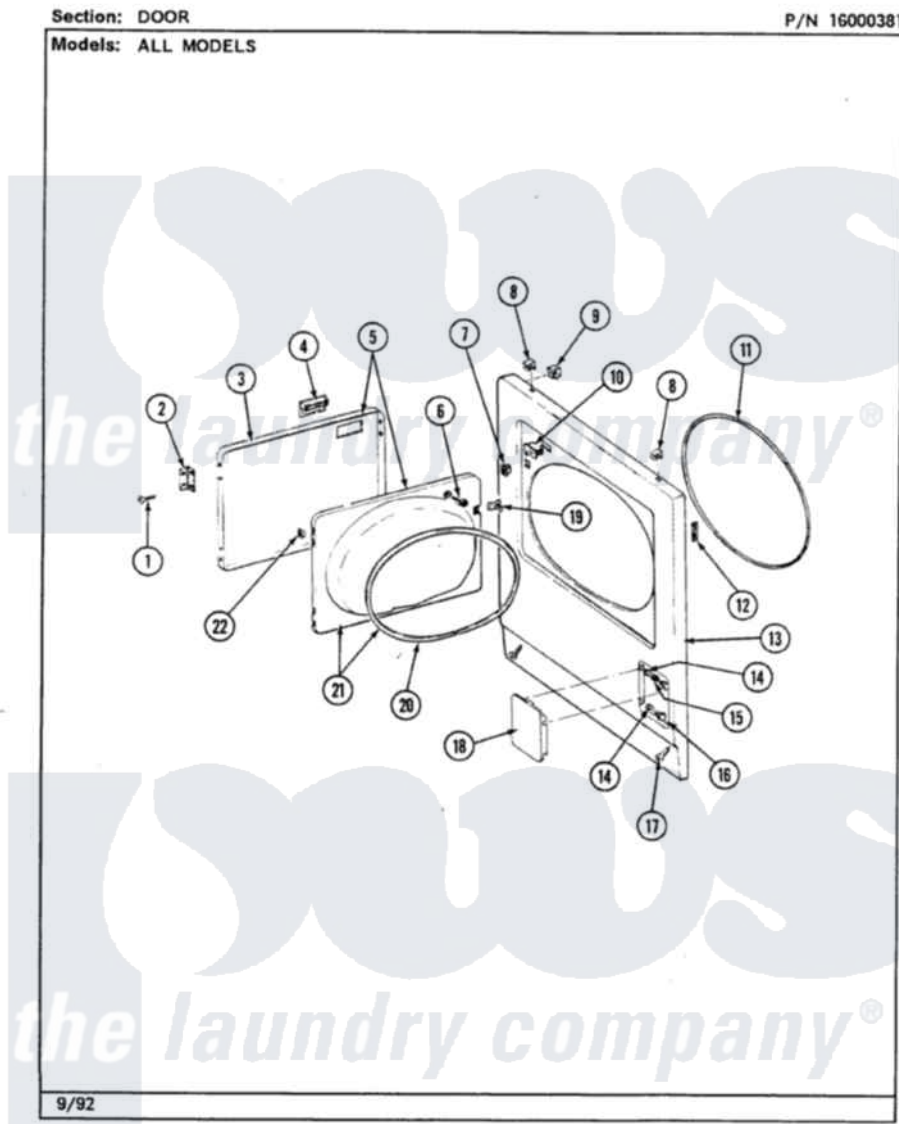

# Maytag LDG7480AAW 04 - DOOR

8

Maytag [Residential Maytag LDG7480AAW Dryer Parts](#) Parts Diagram 04 - DOOR  
Click on the part number to view part

Item	Original Part Number	Replaced By	Status	Part Description
1	<a href="#">Y314062</a>			Screw, Door Hinge And Panel
2	307099	<a href="#">33001230</a>		Hinge, Door
3	<a href="#">314966</a>			Panel, Outer
4	<a href="#">314946</a>			Handle White
5	Y307111		Not Available	DOOR ASSY. COMPLETE (WHT)
6	312960	<a href="#">489355</a>		Screw, 8 X 1/2
7	<a href="#">306436</a>			Door Latch Kit-W
8	212982	<a href="#">22001650</a>		Fastener, Spring
9	<a href="#">Y310376</a>			Clip, Door Switch Harness
10	Y305753	<a href="#">W10169313</a>		Switch-Dor
11	<a href="#">314937</a>			Seal, Front Panel
12	<a href="#">Y313907</a>			Fastener, Twin
13	<a href="#">Y307998</a>			Front Panel
14	312301		Not Available	BUSHING FOR ACCESS STUD
15	<a href="#">312360</a>			Sleeve, Access Panel Stud

15	<a href="#">312309</a>		Part Not Used
16	212949	<a href="#">22001866</a>	Screw, Relay
17	<a href="#">204439</a>		Screw And Fstner Assembly
18	302542		Not Available
19	314936	<a href="#">33001305</a>	Strike, Door
20	314935	<a href="#">33001192</a>	Seal, Door
21	307098		Not Available
22	315441		Not Available
"	<a href="#">Y313910</a>		Clip, Door Liner To Outer Panel
"	314941		Not Available
			LABEL, INSTRUCTION