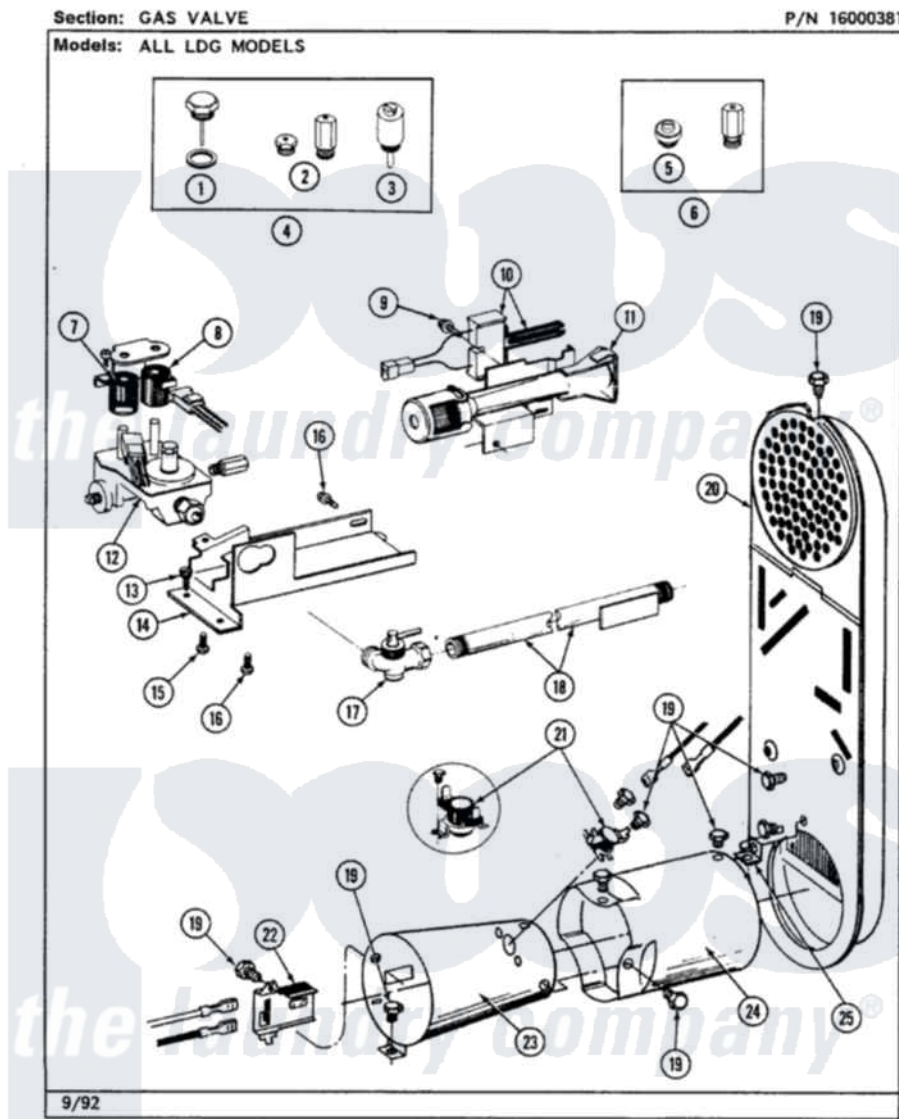

Maytag LDG7480AAW 05 - GAS VALVE

14

Maytag [Residential Maytag LDG7480AAW Dryer Parts](#) Parts Diagram 05 - GAS VALVE
Click on the part number to view part

Item	Original Part Number	Replaced By	Status	Part Description
1	302810			Screw Assembly - Blue Block Ope
2	305861		Not Available	MAIN BURNER ORIFICE KIT-LPG
3	306184		Not Available	PLUG, BLOCKING (LPG REGULATOR)
4	Y306195	MAL9000AXX		LP Gas Con
5	314602	694424		Leak, Limiter
6	306204	33002924		Gas Conv K
7	306106			Coil, Holding And Booster-W
8	306105	694540		Coil, 60 Hz
9	304971			Screw Note: Screw, Igniter
10	304970	4391996		Ignitor
11	304974	33002793		Burner Assembly
12	306176			Valve, Gas
13	Y313561			Screw---NA
14	314566			Gas Control Bracket

15	314082	90767	Screw, 8A X 3/8 HeX Washer Head Tapping
16	Y313559		Screw
17	Y303349		Angle Shut-Off, Gas Valve
18	Y303383	33001735	Pipe And Bracket Assembly Series 18 Not Needed Use Vavle
19	211294	90767	Screw, 8A X 3/8 HeX Washer Head Tapping
20	Y308504	Not Available	INLET DUCT ASSEMBLY
"	307119		Duct, Inlet Assembly
21	303395		Thermostat, Hi-Limit
22	Y303377	338906	Radiant, Sensor
23	Y308548		Combustion Cone Assembly
"	Y303368		Cone, Combustion
24	Y303841		Cone, Extension
25	Y312890		Retainer, Heater Chamber