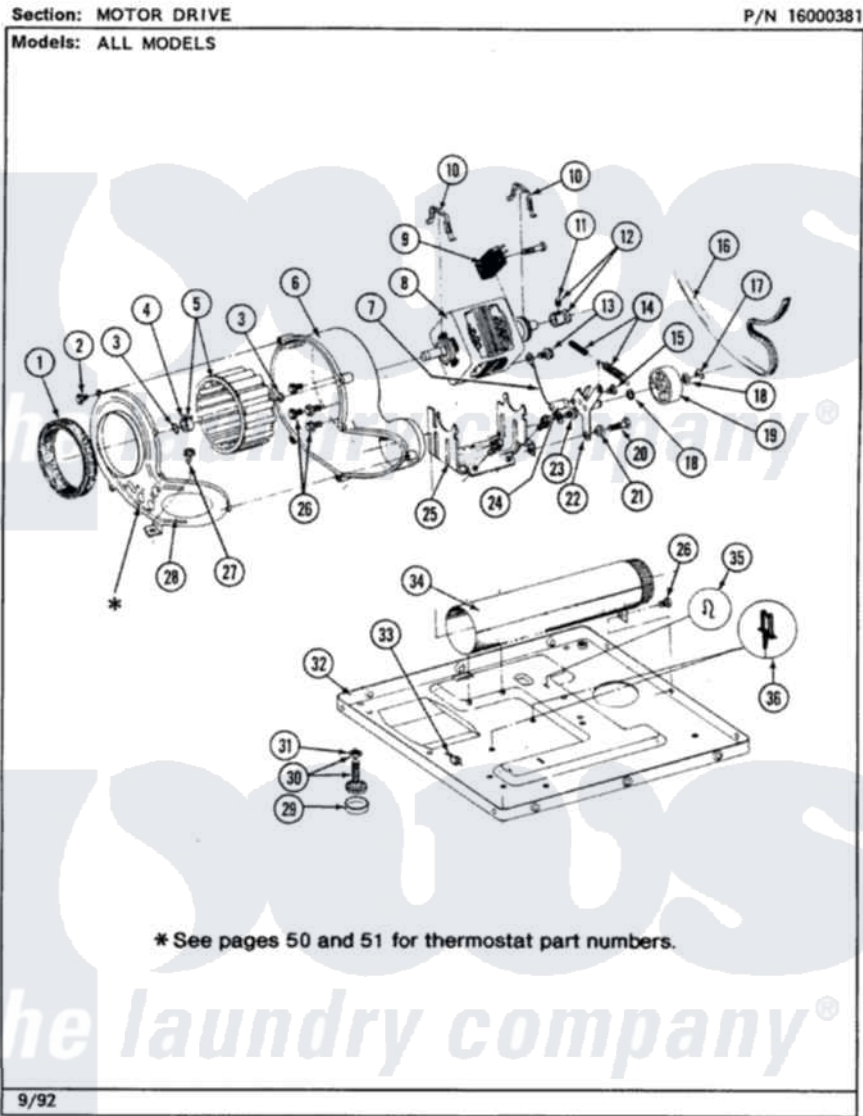

# Maytag LDG7480AAW 06 - MOTOR DRIVE

16

Maytag [Residential Maytag LDG7480AAW Dryer Parts](#) Parts Diagram 06 - MOTOR DRIVE  
Click on the part number to view part

Item	Original Part Number	Replaced By	Status	Part Description
1	<a href="#">Y312901</a>			Seal, Housing Cover
2	Y312961	<a href="#">W10116751</a>		Screw
3	410233	<a href="#">9703438</a>		Ring-Retrn
4	<a href="#">312967</a>			Clamp, Blower Housing
5	<a href="#">Y303836</a>			Blower Wheel Assembly And Clamp
6	<a href="#">Y312893</a>			Housing, Blower
7	<a href="#">901220</a>			Ground Wire
8	Y303358	<a href="#">W10410999</a>		Motor-Drive
9	306207		Not Available	(PROD. No.303358-8 & No.303358-9)
"	Y303877		Not Available	SWITCH, MOTOR EXTERNAL START No.303358-2, No.303358-4, 303358-7
"	<a href="#">Y303879</a>			Switch, Motor External Start
10	<a href="#">Y015825</a>			Clip, Motor To Motor Support
11	<a href="#">Y053241</a>			Set Screw, Motor Pulley
12	Y305185	<a href="#">6-3051850</a>		Pulley- MO