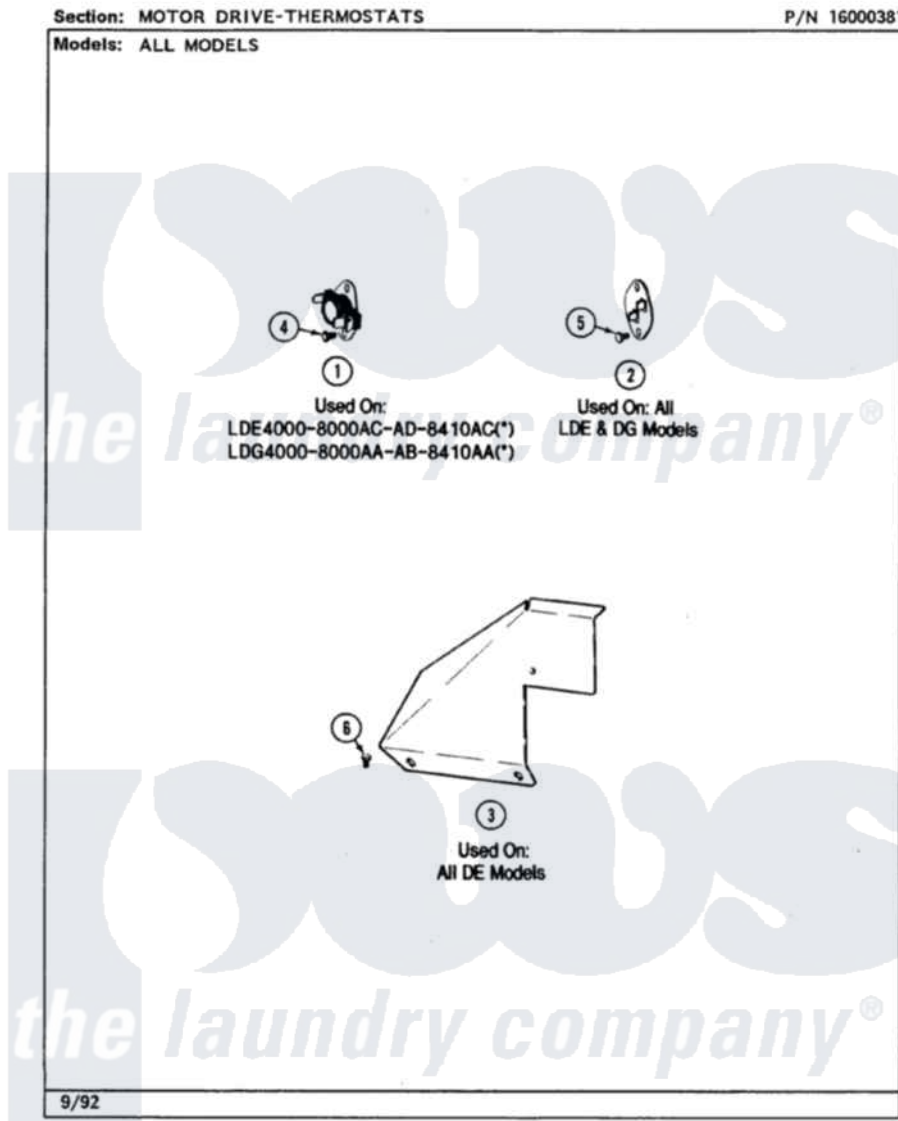

Maytag LDG7480AAW 07 - MOTOR DRIVE-THERMOSTATS

18

Maytag [Residential Maytag LDG7480AAW Dryer Parts](#) Parts Diagram 07 - MOTOR DRIVE-THERMOSTATS
 Click on the part number to view part

Item	Original Part Number	Replaced By	Status	Part Description
1	Y304475			Cycling Thermostat 140 Deg.
2	306604			Cut-Off, Thermal Part Not Used
4	211294	90767		Screw, 8A X 3/8 HeX Washer Head Tapping
5	314848	W10116760		Screw