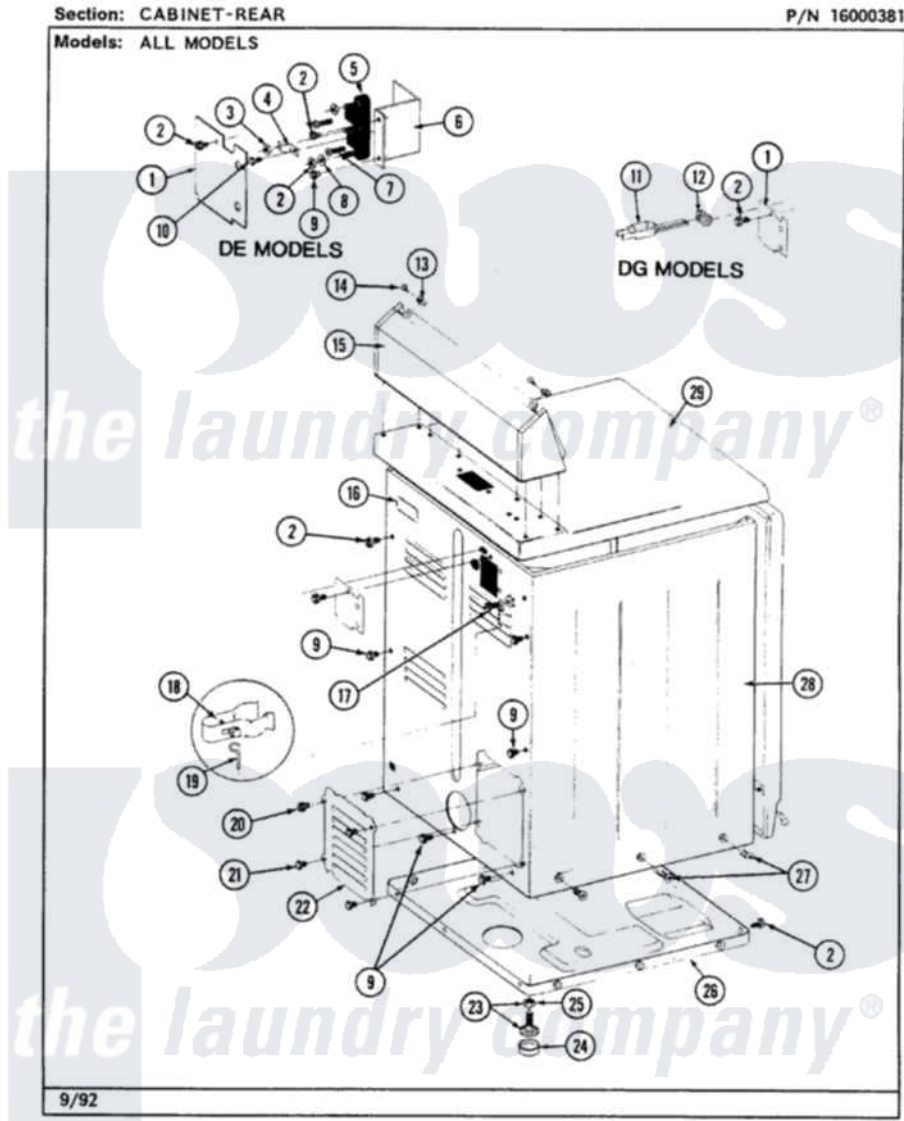

# Maytag LDG7480AAW 08 - TUMBLER

Maytag Residential Maytag LDG7480AAW Dryer Parts Parts Diagram 08 - TUMBLER  
 Click on the part number to view part

Item	Original Part Number	Replaced By	Status	Part Description
1	Y307112	<a href="#">33001016</a>		Outlet Duct Assembly
2	Y307107	<a href="#">33002970</a>		Lint Filte
3	313764		Not Available	SCREW
4	<a href="#">Y313561</a>			Screw----NA
5	307109	<a href="#">33001179</a>		Front, Tumbler
6	<a href="#">Y310376</a>			Clip, Door Switch Harness
7	Y310632	<a href="#">1163839</a>		Screw
8	<a href="#">306508</a>			Tumbler Bearing Kit ----W
9	<a href="#">210720</a>			Rivet, Bearing To Tumbler Frmt
10	<a href="#">314820</a>			Seal, Tumbler
11	314803	<a href="#">33001012</a>		Baffle
12	<a href="#">314158</a>			Washer, Baffle To Tumbler
13	314802		Not Available	TUMBLER W/OUT BAFFLES
"	306663		Not Available	TUMBLER W/BAFFLES
14	<a href="#">Y310759</a>			Screw, Tumbler Baffles
15	Y308544	<a href="#">33001178</a>		Back, Tumbler

"	Y307114	<a href="#">33001178</a>	Back, Tumbler
16	313915	<a href="#">31-3915</a>	Tech Sheet
17	211294	<a href="#">90767</a>	Screw, 8A X 3/8 HeX Washer Head Tapping
18	312538	<a href="#">33001443</a>	Nut, Hex
19	Y313347	<a href="#">312535</a>	Washer, Vault Mounting Brk.
20	Y312948	<a href="#">6-3129480</a>	Shaft- Tumbler
21	Y303373	<a href="#">12001541</a>	Drum Roller/Washer Assembly--W
22	<a href="#">312535</a>		Washer, Vault Mounting Brk.
23	410233	<a href="#">9703438</a>	Ring-Retr
24	<a href="#">Y312959</a>		Poly "V" Belt For Tumbler
25	314804	<a href="#">33001004</a>	Baffle, Tall
26	Y314110	<a href="#">33002917</a>	Screw, No.10-16