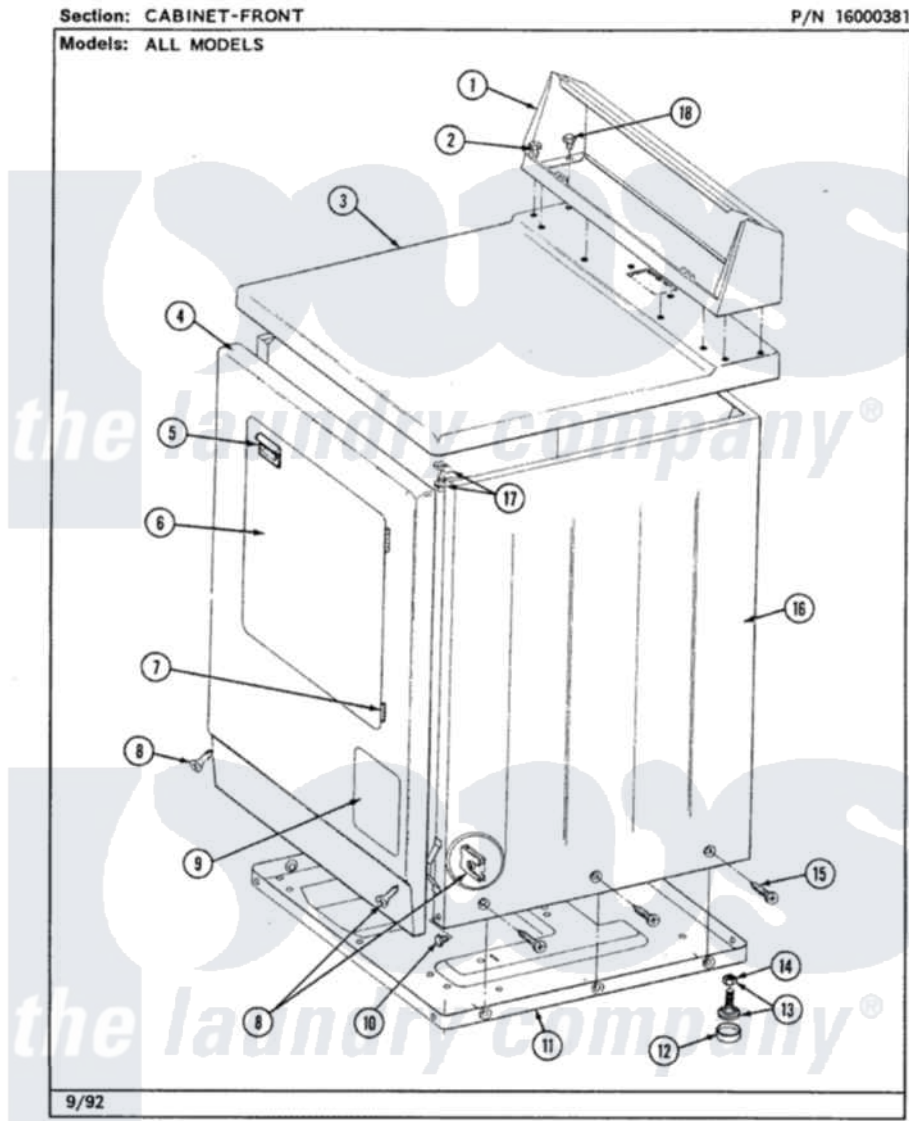

Maytag LDG7480ABL 01 - CABINET-FRONT

4

Maytag Residential Maytag LDG7480ABL Dryer Parts Parts Diagram 01 - CABINET-FRONT
 Click on the part number to view part

Item	Original Part Number	Replaced By	Status	Part Description
1	305193L			Console
2	Y313559			Screw
3	307104L			Top Cover Assembly
4	307998L			Front Panel----NA
5	314972			Handle Door ALM
6	314966L		Not Available	DOOR PANEL ALMOND
"	307111L	308061L		Door Assembly----NA
7	307099	33001230		Hinge, Door
8	204439			Screw And Fstner Assembly
9	302542L		Not Available	PART NOT USED. (DG ONLY)
10	Y310632	1163839		Screw
11	Y303361		Not Available	BASE ASSY. (UPPER & LOWER)
12	Y314137			Foot, Rubber
13	Y305086			Adjustable Leg And Nut
14	Y052740	62739		Nut, Lock
15				Yfor Cabinet See Cabinet

15	213007		Ator Cabinet See Cabinet, Back
16	307124L	Not Available	CABINET ASSY ALMOND
17	204445		Screw And Fastener Assembly
18	211294	90767	Screw, 8A X 3/8 HeX Washer Head Tapping