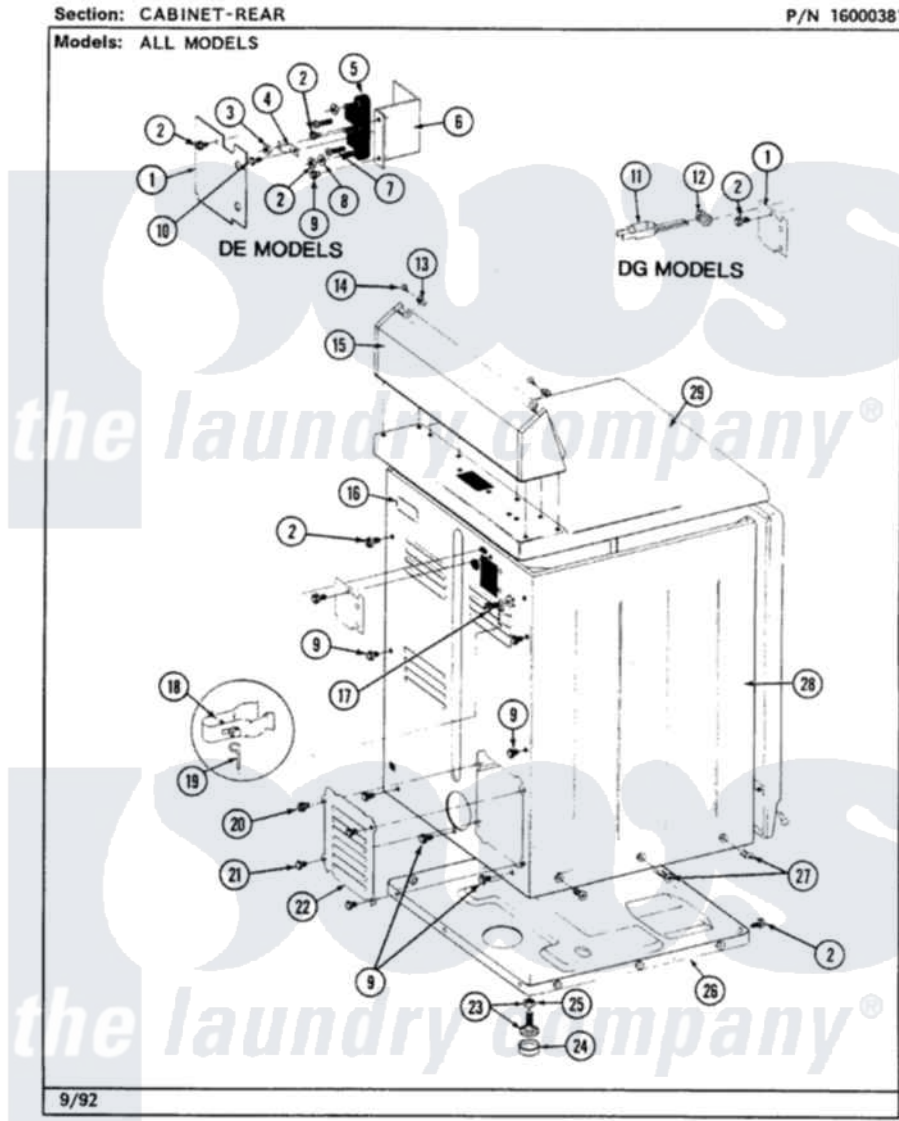

# Maytag LDG7480ABL 02 - CABINET-REAR

Maytag Residential Maytag LDG7480ABL Dryer Parts Parts Diagram 02 - CABINET-REAR  
 Click on the part number to view part

Item	Original Part Number	Replaced By	Status	Part Description
1	Y312905		Not Available	COVER, TERMINAL
2	<a href="#">Y313561</a>			Screw---NA
9	Y310632	<a href="#">1163839</a>		Screw
11	302521		Not Available	CORD, POWER PART NOT USED-GAS MODELS ONLY
12	<a href="#">211881</a>			Grommet, Cord Part Not Used-Gas Models Only
13	<a href="#">215075</a>			Fastener, Control Panel To Console
14	<a href="#">210932</a>			Screw, No.8 X 9/16 Ctsk Note: Screw, Inlet Duct
15	<a href="#">305193L</a>			Console
16	214519			LABEL, ELECTRICAL INSTR. PART NOT USED-GAS MODELS ONLY
17	303846	<a href="#">22003781</a>		Screw, Ground Strap
18	<a href="#">301548</a>			Clamp, Ground Wire
19	<a href="#">311155</a>			Ground Wire And Clamp
20	<a href="#">Y313559</a>			Screw

21	211294	<a href="#">90767</a>	Screw, 8A X 3/8 HeX Washer Head Tapping
22	Y312951	Not Available	ACCESS COVER, BACK
23	<a href="#">Y305086</a>		Adjustable Leg And Nut
24	<a href="#">Y314137</a>		Foot, Rubber
25	Y052740	<a href="#">62739</a>	Nut, Lock
26	Y303361	Not Available	BASE ASSY. (UPPER & LOWER)
27	213077	Not Available	CAP FOR TIMER KNOB