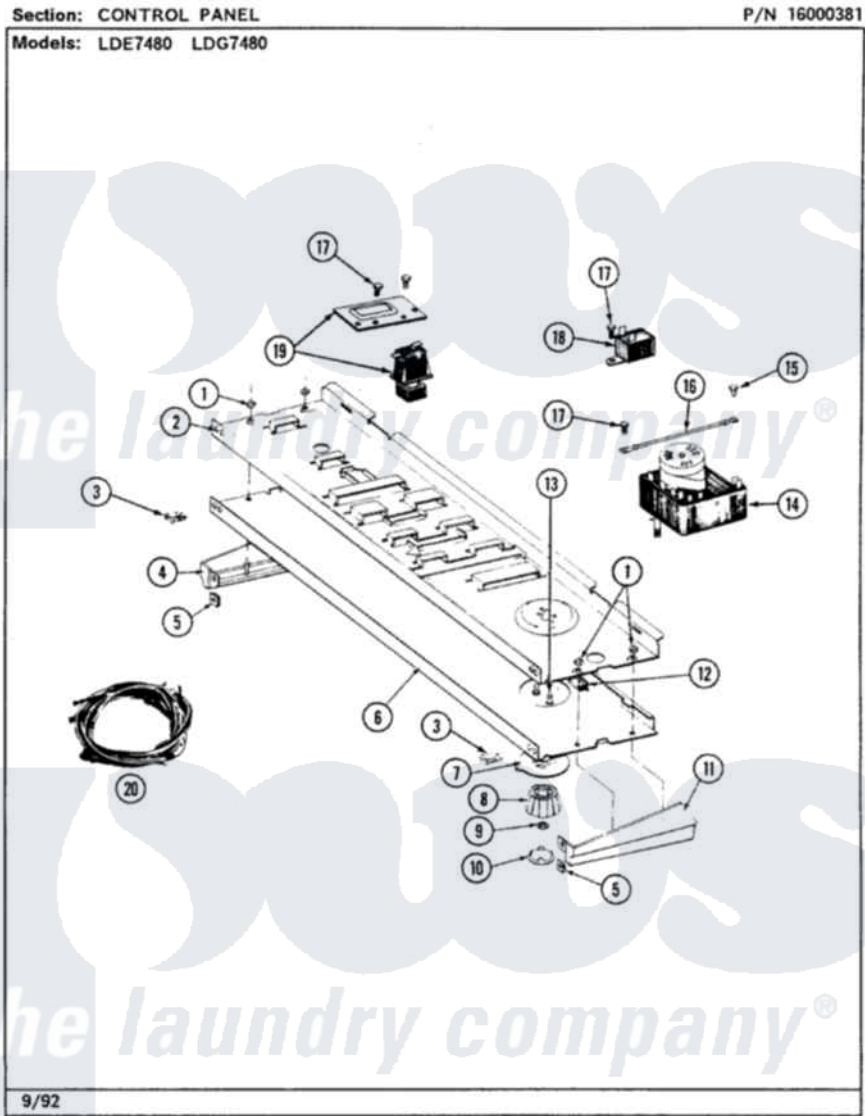

Maytag LDG7480ABL 03 - CONTROL PANEL

2

Maytag Residential Maytag LDG7480ABL Dryer Parts Parts Diagram 03 - CONTROL PANEL
 Click on the part number to view part

Item	Original Part Number	Replaced By	Status	Part Description
1	214872			Palnut, End Cap Note: Nut, Lamp Holder
2	314184			Back Up Plate
3	210932			Screw, No.8 X 9/16 Ctsk Note: Screw, Inlet Duct
4	207928		Not Available	END CAP, CTRL. PNL. (LT-BLK)
5	214894			Fastener, End Cap
6	308521		Not Available	PANEL, CONTROL
7	315042			Dial Skirt
8	315041			Knob, Timer
9	312273			Nut, Control Knob
10	215821		Not Available	CAP, KNOB
11	207927			End Cap, Control Panel
12	214897			Pad, Control Panel
13	315317	488234		Screw 8-32 X 1/4
14	Y308218			Timer RPR

15	211294	90767	Screw, 8A X 3/8 HeX Washer Head Tapping
16	204807		Ground Wire, Supp. Plte To Top Cover
17	211168	W10139210	Screw, 8-18 X 5/16
18	305205	694419	Mini-Buzzer
19	307305		Switch Push To Start
20	308334	Not Available	WIRE HARNESS
"	Y308498		Harness, Wire