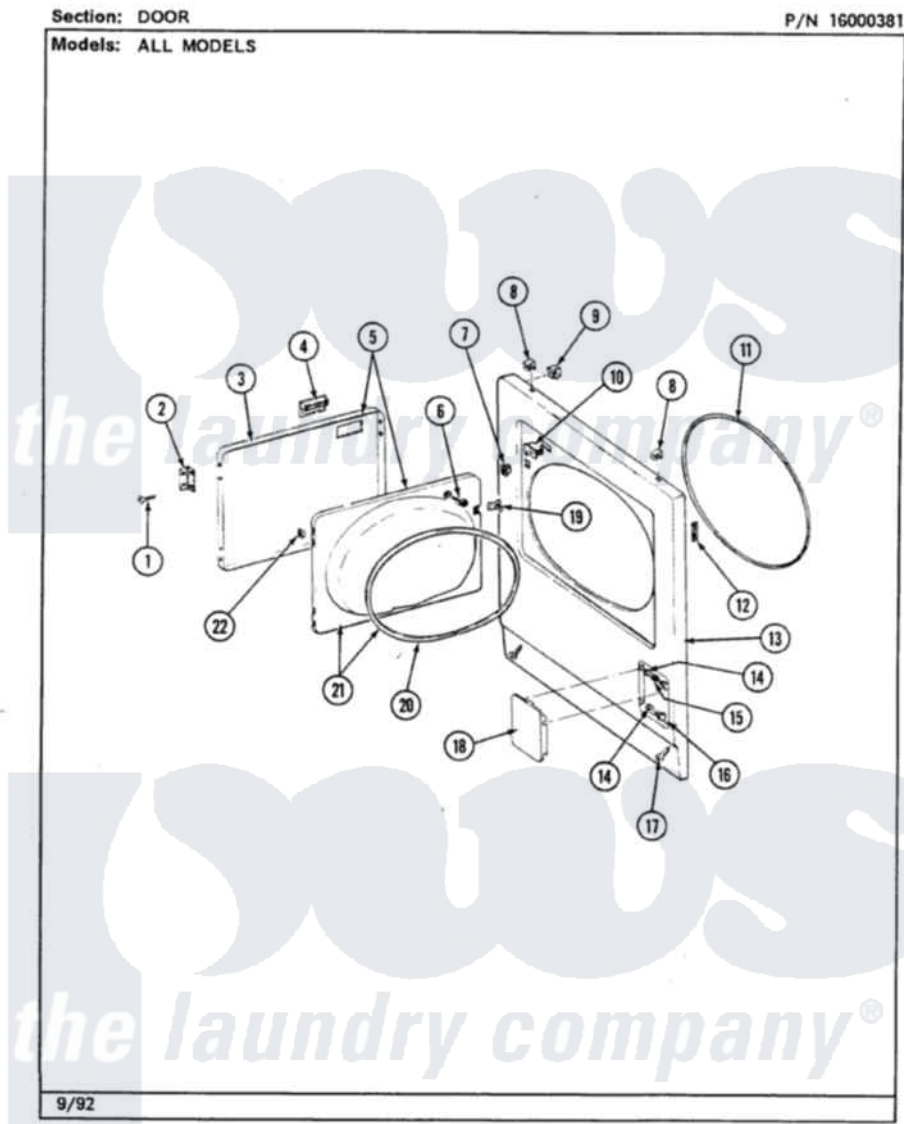

# Maytag LDG7480ABL 04 - DOOR

8

Maytag [Residential Maytag LDG7480ABL Dryer Parts](#) Parts Diagram 04 - DOOR  
Click on the part number to view part

Item	Original Part Number	Replaced By	Status	Part Description
1	<a href="#">Y314062</a>			Screw, Door Hinge And Panel
2	307099	<a href="#">33001230</a>		Hinge, Door
3	314966L		Not Available	DOOR PANEL ALMOND
4	<a href="#">314972</a>			Handle Door ALM
5	307111L	<a href="#">308061L</a>		Door Assembly----NA
6	312960	<a href="#">489355</a>		Screw, 8 X 1/2
7	<a href="#">306436</a>			Door Latch Kit--W
8	212982	<a href="#">22001650</a>		Fastener, Spring
9	<a href="#">Y310376</a>			Clip, Door Switch Harness
10	Y305753	<a href="#">W10169313</a>		Switch-Dor
11	<a href="#">314937</a>			Seal, Front Panel
12	<a href="#">Y313907</a>			Fastener, Twin
13	<a href="#">307998L</a>			Front Panel----NA
14	312301		Not Available	BUSHING FOR ACCESS STUD
15	<a href="#">312369</a>			Sleeve, Access Panel Stud Part Not Used

16	212949	<a href="#">22001866</a>	Screw, Relay
17	<a href="#">204439</a>		Screw And Fstner Assembly
18	302542L		Not Available PART NOT USED. (DG ONLY)
19	314936	<a href="#">33001305</a>	Strike, Door
20	314935	<a href="#">33001192</a>	Seal, Door
21	307098		Not Available DOOR, INNER (W/SEAL)
22	315441		Not Available LABEL, INSTRUCTION CANADA
"	<a href="#">Y313910</a>		Clip, Door Liner To Outer Panel
"	314941		Not Available LABEL, INSTRUCTION