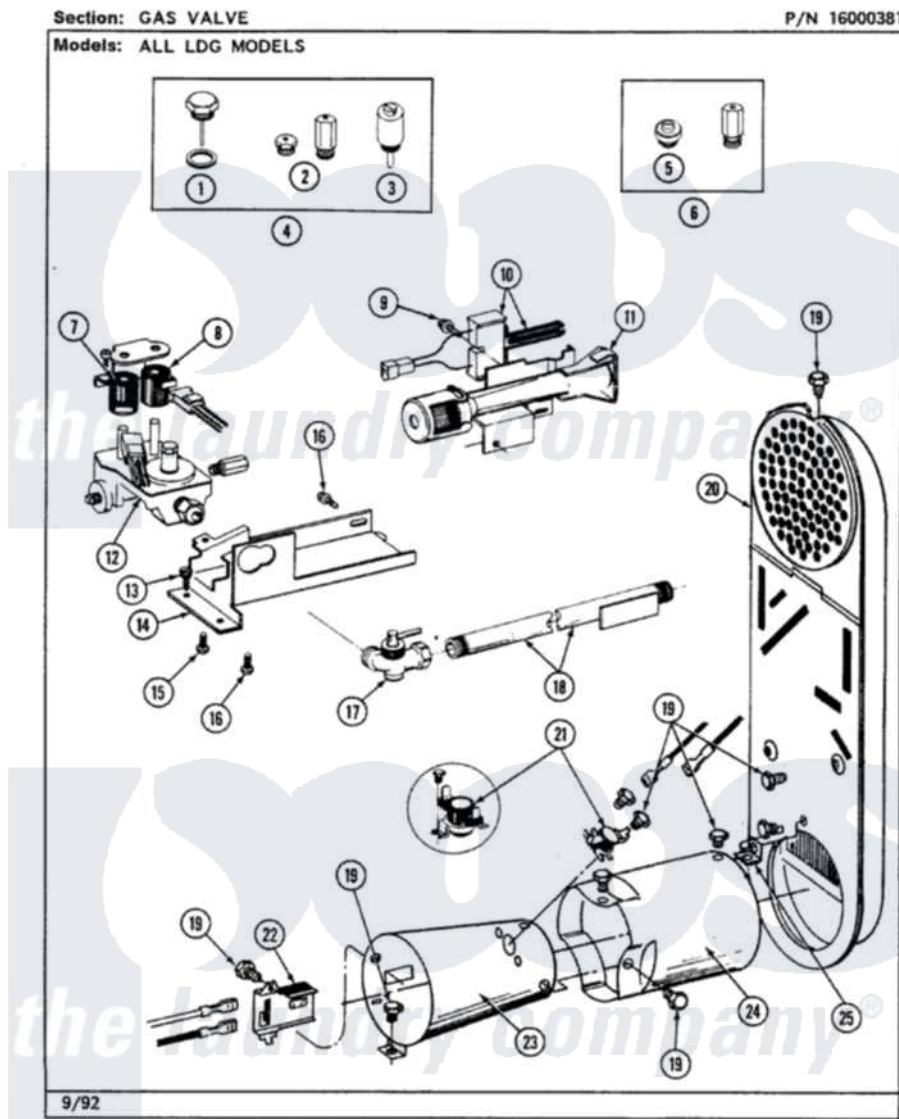

Maytag LDG7480ABL 05 - GAS VALVE

14

Maytag [Residential Maytag LDG7480ABL Dryer Parts](#) Parts Diagram 05 - GAS VALVE
 Click on the part number to view part

| Item | Original Part Number | Replaced By | Status | Part Description |
|------|-------------------------|----------------------------|---------------|---------------------------------|
| 1 | 302810 | | | Screw Assembly - Blue Block Ope |
| 2 | 305861 | | Not Available | MAIN BURNER ORIFICE KIT-LPG |
| 3 | 306184 | | Not Available | PLUG, BLOCKING (LPG REGULATOR) |
| 4 | Y306195 | MAL9000AXX | | LP Gas Con |
| 5 | 314602 | 694424 | | Leak, Limiter |
| 6 | 306204 | 33002924 | | Gas Conv K |
| 7 | 306106 | | | Coil, Holding And Booster-W |
| 8 | 306105 | 694540 | | Coil, 60 Hz |
| 9 | 304971 | | | Screw Note: Screw, Igniter |
| 10 | 304970 | 4391996 | | Ignitor |
| 11 | 304974 | 33002793 | | Burner Assembly |
| 12 | 306176 | | | Valve, Gas |
| 13 | Y313561 | | | Screw---NA |
| 14 | 314566 | | | Gas Control Bracket |

| | | | |
|----|-------------------------|--------------------------|--|
| 15 | 314082 | 90767 | Screw, 8A X 3/8 HeX Washer Head Tapping |
| 16 | Y313559 | | Screw |
| 17 | Y303349 | | Angle Shut-Off, Gas Valve |
| 18 | Y303383 | 33001735 | Pipe And Bracket Assembly Series 18 Not Needed Use Vavle |
| 19 | 211294 | 90767 | Screw, 8A X 3/8 HeX Washer Head Tapping |
| 20 | Y308504 | Not Available | INLET DUCT ASSEMBLY |
| " | 307119 | | Duct, Inlet Assembly |
| 21 | 303395 | | Thermostat, Hi-Limit |
| 22 | Y303377 | 338906 | Radiant, Sensor |
| 23 | Y308548 | | Combustion Cone Assembly |
| " | Y303368 | | Cone, Combustion |
| 24 | Y303841 | | Cone, Extension |
| 25 | Y312890 | | Retainer, Heater Chamber |