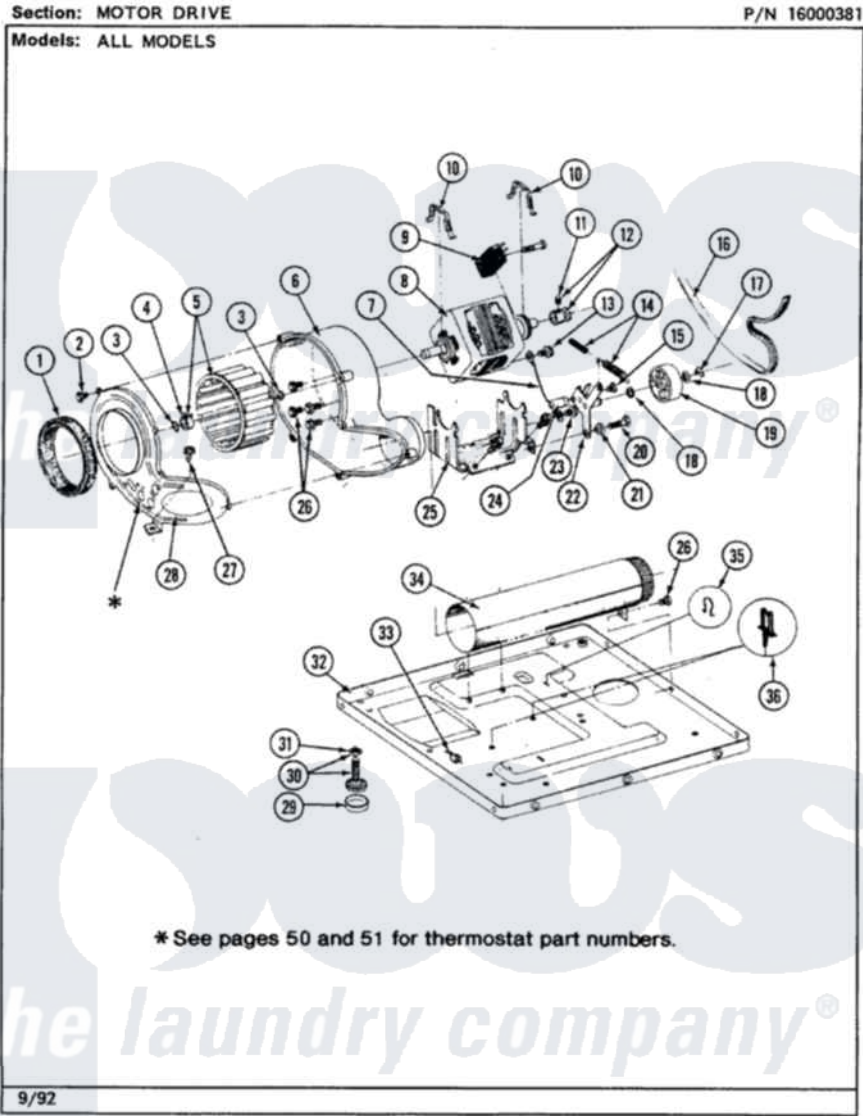

Maytag LDG7480ABL 06 - MOTOR DRIVE

16

Maytag Residential Maytag LDG7480ABL Dryer Parts Parts Diagram 06 - MOTOR DRIVE
 Click on the part number to view part

Item	Original Part Number	Replaced By	Status	Part Description
1	Y312901			Seal, Housing Cover
2	Y312961	W10116751		Screw
3	410233	9703438		Ring-Retrnr
4	312967			Clamp, Blower Housing
5	Y303836			Blower Wheel Assembly And Clamp
6	Y312893			Housing, Blower
7	901220			Ground Wire
8	Y303358	W10410999		Motor-Drive
9	306207		Not Available	(PROD. No.303358-8 & No.303358-9)
"	Y303877		Not Available	SWITCH, MOTOR EXTERNAL START No.303358-2, No.303358-4, 303358-7
"	Y303879			Switch, Motor External Start
10	Y015825			Clip, Motor To Motor Support
11	Y053241			Set Screw, Motor Pulley
12	Y305185	6-3051850		Pulley- MO

13	910343	488234	Screw 8-32 X 1/4
14	Y303945		IDLER SPRING ASSY. W/PLUG
15	Y312961	W10116751	Screw
16	Y312959		Poly "V" Belt For Tumbler
17	312958	354987	Ring, Retaining
18	Y312527		Washer, Idler Shaft
19	Y303705	6-3037050	Pulley- ID
20	Y014874		Screw, Idler Arm And Sleeve
21	Y312894	315772	Sleeve, Idler Arm
22	Y303363	6-3033630	Idler Arm
23	211294	90767	Screw, 8A X 3/8 HeX Washer Head Tapping
24	Y313582	W10116756	Spacer
25	312897		Not Available
26	Y310632	1163839	Screw
27	Y313561		Screw----NA
28	314778		Not Available
29	Y314137		COVER, BLOWER HOUSING
30	Y305086		Foot, Rubber
31	Y052740	62739	Adjustable Leg And Nut
32	Y303361		Nut, Lock
33	Y310376		Not Available
34	Y303442		BASE ASSY. (UPPER & LOWER)
35	410490		Clip, Door Switch Harness
36	Y313262	W10116752	EXHAUST DUCT ASSEMBLY
			Spring, Retainer Wire Harness
			Retainer-