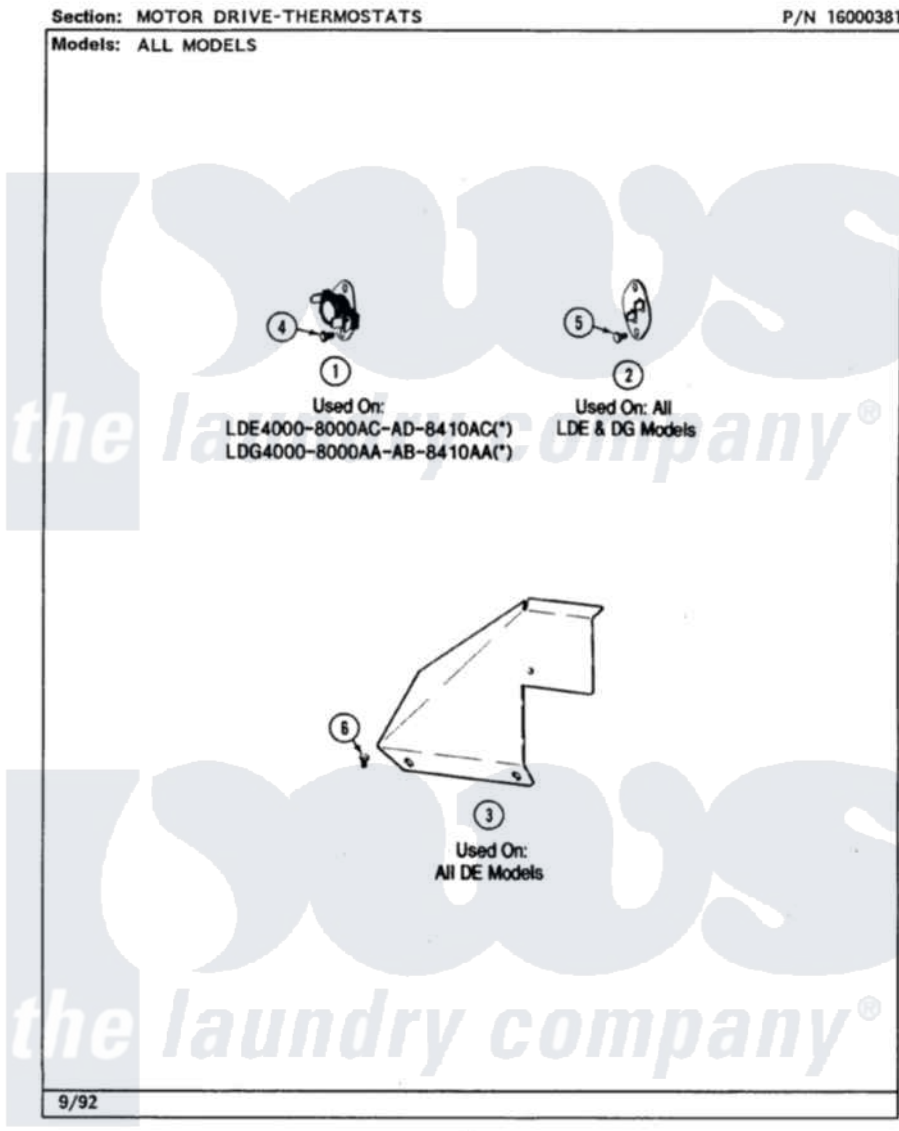

Maytag LDG7480ABL 07 - MOTOR DRIVE-THERMOSTATS

Maytag [Residential Maytag LDG7480ABL Dryer Parts](#) Parts Diagram 07 - MOTOR DRIVE-THERMOSTATS
 Click on the part number to view part

Item	Original Part Number	Replaced By	Status	Part Description
1	Y304475			Cycling Thermostat 140 Deg.
2	306604			Cut-Off, Thermal Part Not Used
4	211294	90767		Screw, 8A X 3/8 HeX Washer Head Tapping
5	314848	W10116760		Screw