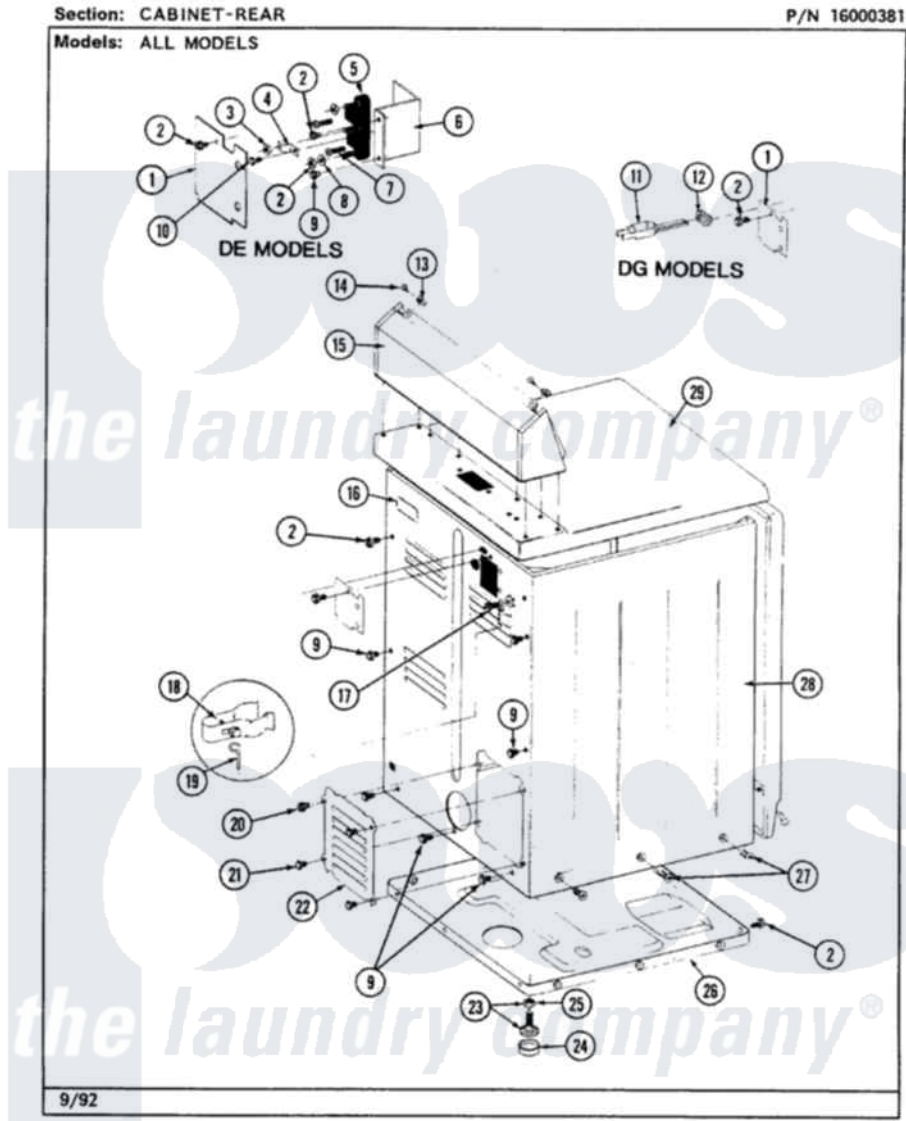

Maytag LDG7480ABL 08 - TUMBLER

6

Maytag [Residential Maytag LDG7480ABL Dryer Parts](#) Parts Diagram 08 - TUMBLER
 Click on the part number to view part

Item	Original Part Number	Replaced By	Status	Part Description
1	Y307112	33001016		Outlet Duct Assembly
2	Y307107	33002970		Lint Filte
3	313764		Not Available	SCREW
4	Y313561			Screw----NA
5	307109	33001179		Front, Tumbler
6	Y310376			Clip, Door Switch Harness
7	Y310632	1163839		Screw
8	306508			Tumbler Bearing Kit ----W
9	210720			Rivet, Bearing To Tumbler Frmt
10	314820			Seal, Tumbler
11	314803	33001012		Baffle
12	314158			Washer, Baffle To Tumbler
13	314802		Not Available	TUMBLER W/OUT BAFFLES
"	306663		Not Available	TUMBLER W/BAFFLES
14	Y310759			Screw, Tumbler Baffles
15	Y308544	33001178		Back, Tumbler

"	Y307114	33001178	Back, Tumbler
16	313915	31-3915	Tech Sheet
17	211294	90767	Screw, 8A X 3/8 HeX Washer Head Tapping
18	312538	33001443	Nut, Hex
19	Y313347	312535	Washer, Vault Mounting Brk.
20	Y312948	6-3129480	Shaft- Tumbler
21	Y303373	12001541	Drum Roller/Washer Assembly--W
22	312535		Washer, Vault Mounting Brk.
23	410233	9703438	Ring-Retrn
24	Y312959		Poly "V" Belt For Tumbler
25	314804	33001004	Baffle, Tall
26	Y314110	33002917	Screw, No.10-16