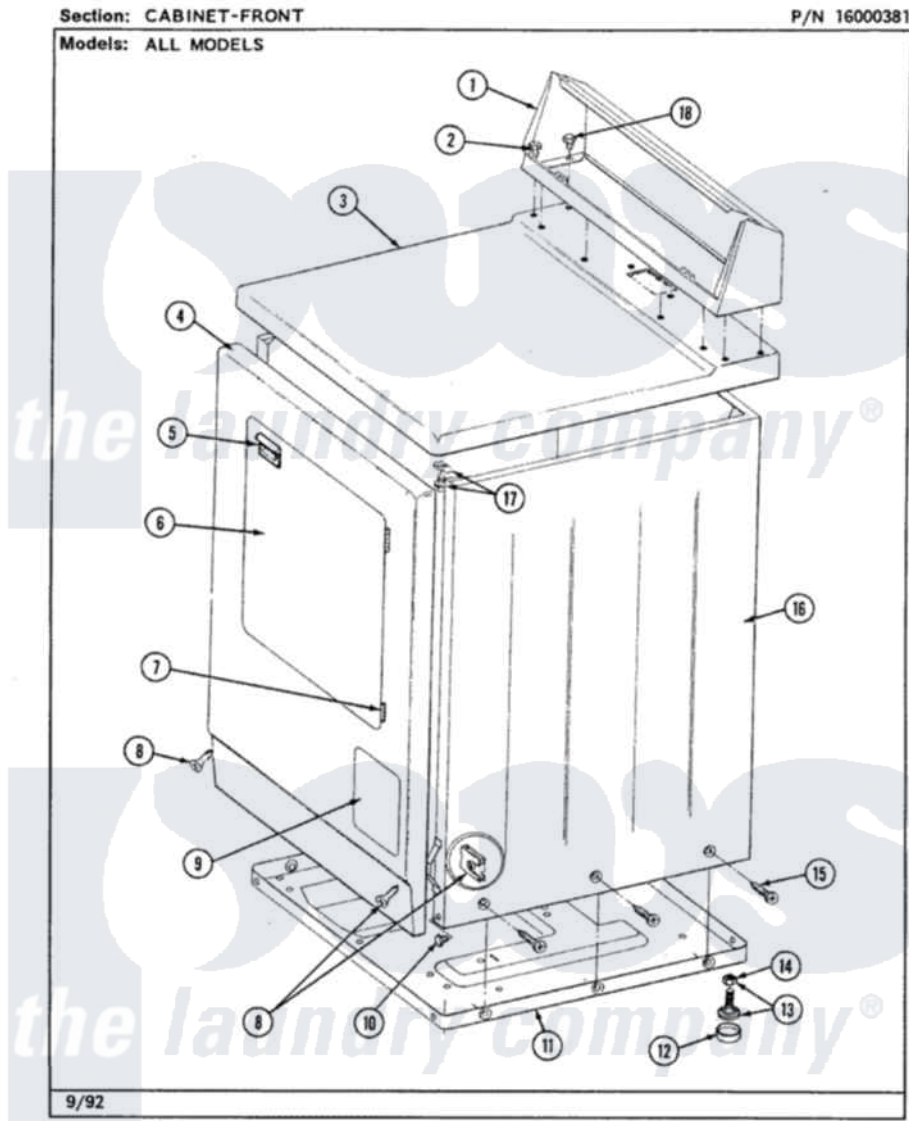

Maytag LDG7480ABW 01 - CABINET-FRONT

4

Maytag Residential Maytag LDG7480ABW Dryer Parts Parts Diagram 01 - CABINET-FRONT
Click on the part number to view part

Item	Original Part Number	Replaced By	Status	Part Description
1	Y305193			Console
2	Y313559			Screw
3	307104			Top Cover Assembly
4	Y307998			Front Panel
5	314946			Handle White
6	314966			Panel, Outer
"	Y307111		Not Available	DOOR ASSY. COMPLETE (WHT)
7	307099	33001230		Hinge, Door
8	204439			Screw And Fstner Assembly
9	302542		Not Available	PART NOT USED. (DG ONLY)
10	Y310632	1163839		Screw
11	Y303361		Not Available	BASE ASSY. (UPPER & LOWER)
12	Y314137			Foot, Rubber
13	Y305086			Adjustable Leg And Nut
14	Y052740	62739		Nut, Lock

15	213007		Xfor Cabinet See Cabinet, Back
16	307124		Cabinet
17	204445		Screw And Fastener Assembly
18	211294	90767	Screw, 8A X 3/8 HeX Washer Head Tapping