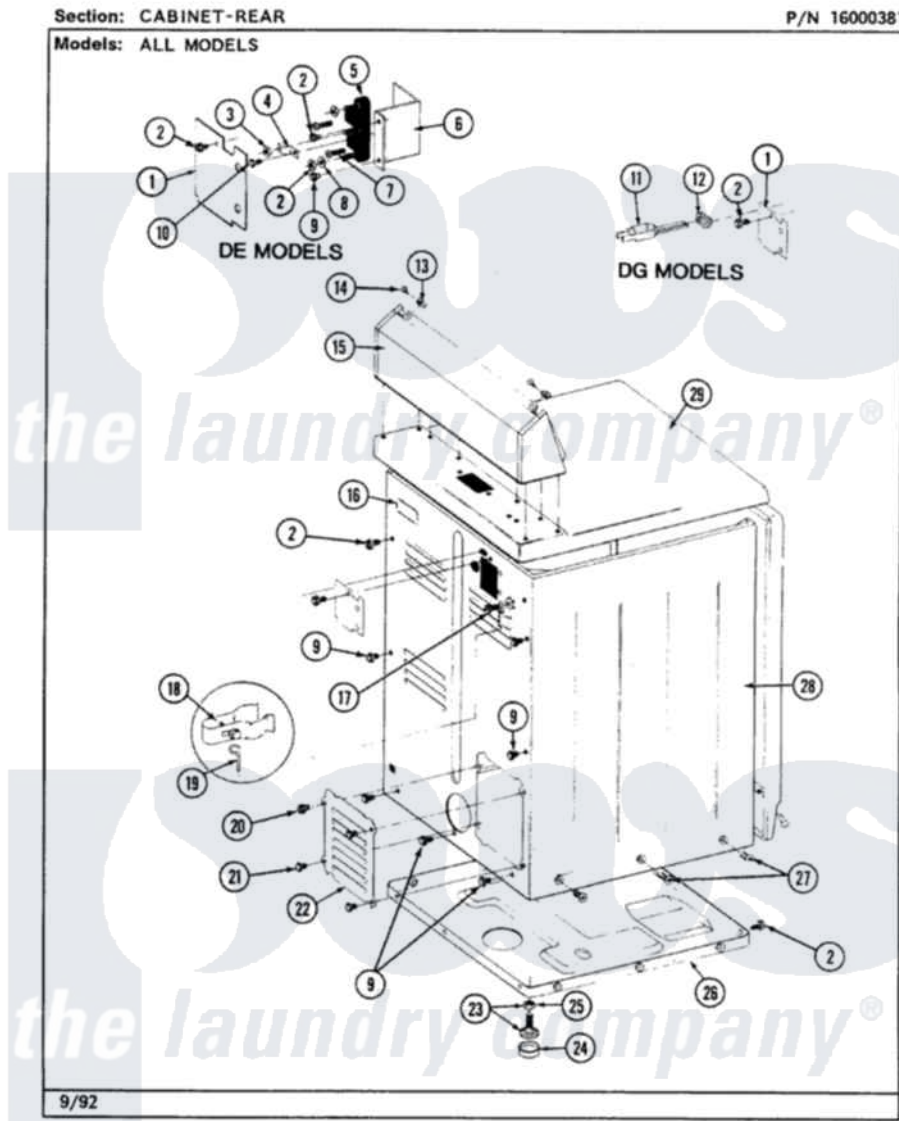

Maytag LDG7480ABW 02 - CABINET-REAR

6

Maytag Residential Maytag LDG7480ABW Dryer Parts Parts Diagram 02 - CABINET-REAR
 Click on the part number to view part

Item	Original Part Number	Replaced By	Status	Part Description
1	Y312905		Not Available	COVER, TERMINAL
2	Y313561			Screw---NA
9	Y310632	1163839		Screw
11	302521		Not Available	CORD, POWER PART NOT USED-GAS MODELS ONLY
12	211881			Grommet, Cord Part Not Used-Gas Models Only
13	215075			Fastener, Control Panel To Console
14	210932			Screw, No.8 X 9/16 Ctsk Note: Screw, Inlet Duct
15	Y305193			Console
16	214519			LABEL, ELECTRICAL INSTR. PART NOT USED-GAS MODELS ONLY
17	303846	22003781		Screw, Ground Strap
18	301548			Clamp, Ground Wire
19	311155			Ground Wire And Clamp
20	Y313559			Screw

21	211294	90767	Screw, 8A X 3/8 HeX Washer Head Tapping
22	Y312951	Not Available	ACCESS COVER, BACK
23	Y305086		Adjustable Leg And Nut
24	Y314137		Foot, Rubber
25	Y052740	62739	Nut, Lock
26	Y303361	Not Available	BASE ASSY. (UPPER & LOWER)
27	213077	Not Available	CAP FOR TIMER KNOB