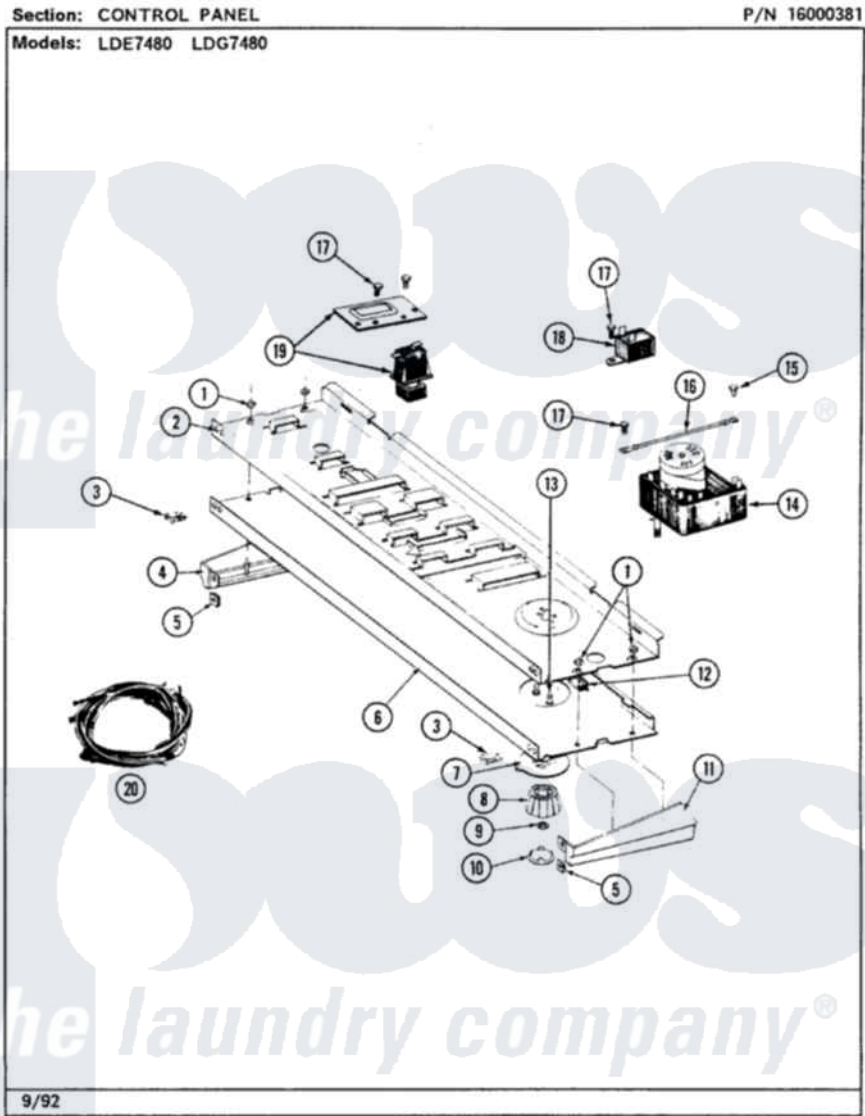

# Maytag LDG7480ABW 03 - CONTROL PANEL

2

Maytag [Residential Maytag LDG7480ABW Dryer Parts](#) Parts Diagram 03 - CONTROL PANEL  
 Click on the part number to view part

Item	Original Part Number	Replaced By	Status	Part Description
1	<a href="#">214872</a>			Palnut, End Cap Note: Nut, Lamp Holder
2	<a href="#">314184</a>			Back Up Plate
3	<a href="#">210932</a>			Screw, No.8 X 9/16 Ctsk Note: Screw, Inlet Duct
4	207928		Not Available	END CAP, CTRL. PNL. (LT-BLK)
5	<a href="#">214894</a>			Fastener, End Cap
6	308521		Not Available	PANEL, CONTROL
7	<a href="#">315042</a>			Dial Skirt
8	<a href="#">315041</a>			Knob, Timer
9	<a href="#">312273</a>			Nut, Control Knob
10	215821		Not Available	CAP, KNOB
11	<a href="#">207927</a>			End Cap, Control Panel
12	<a href="#">214897</a>			Pad, Control Panel
13	315317	<a href="#">488234</a>		Screw 8-32 X 1/4
14	<a href="#">Y308218</a>			Timer RPR

15	211294	<a href="#">90767</a>	Screw, 8A X 3/8 HeX Washer Head Tapping
16	<a href="#">204807</a>		Ground Wire, Supp. Plte To Top Cover
17	211168	<a href="#">W10139210</a>	Screw, 8-18 X 5/16
18	305205	<a href="#">694419</a>	Mini-Buzzer
19	<a href="#">307305</a>		Switch Push To Start
20	308334	Not Available	WIRE HARNESS
"	<a href="#">Y308498</a>		Harness, Wire