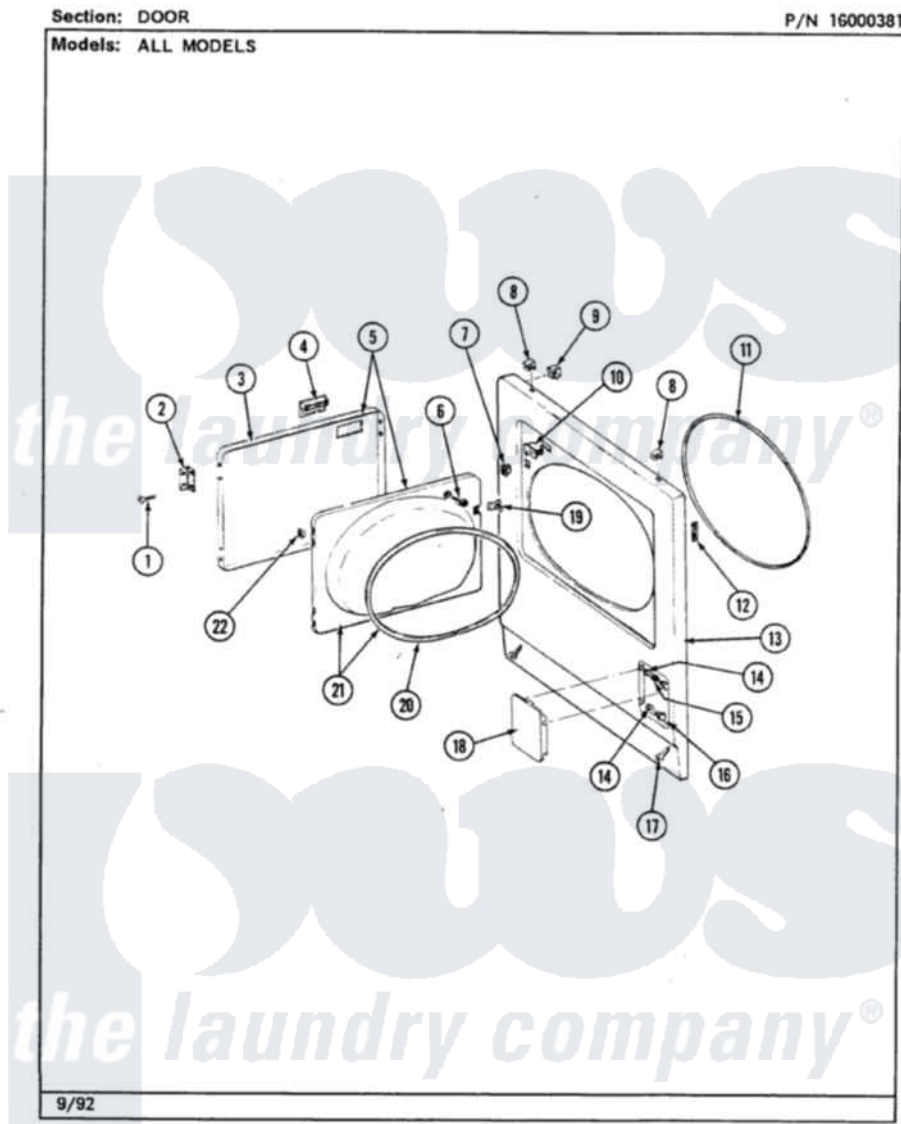

Maytag LDG7480ABW 04 - DOOR

8

Maytag [Residential Maytag LDG7480ABW Dryer Parts](#) Parts Diagram 04 - DOOR
Click on the part number to view part

Item	Original Part Number	Replaced By	Status	Part Description
1	Y314062			Screw, Door Hinge And Panel
2	307099	33001230		Hinge, Door
3	314966			Panel, Outer
4	314946			Handle White
5	Y307111		Not Available	DOOR ASSY. COMPLETE (WHT)
6	312960	489355		Screw, 8 X 1/2
7	306436			Door Latch Kit-W
8	212982	22001650		Fastener, Spring
9	Y310376			Clip, Door Switch Harness
10	Y305753	W10169313		Switch-Dor
11	314937			Seal, Front Panel
12	Y313907			Fastener, Twin
13	Y307998			Front Panel
14	312301		Not Available	BUSHING FOR ACCESS STUD
15	312360			Sleeve, Access Panel Stud

15	312309		Part Not Used
16	212949	22001866	Screw, Relay
17	204439		Screw And Fstner Assembly
18	302542		Not Available
19	314936	33001305	Strike, Door
20	314935	33001192	Seal, Door
21	307098		Not Available
22	315441		Not Available
"	Y313910		Clip, Door Liner To Outer Panel
"	314941		Not Available
			LABEL, INSTRUCTION