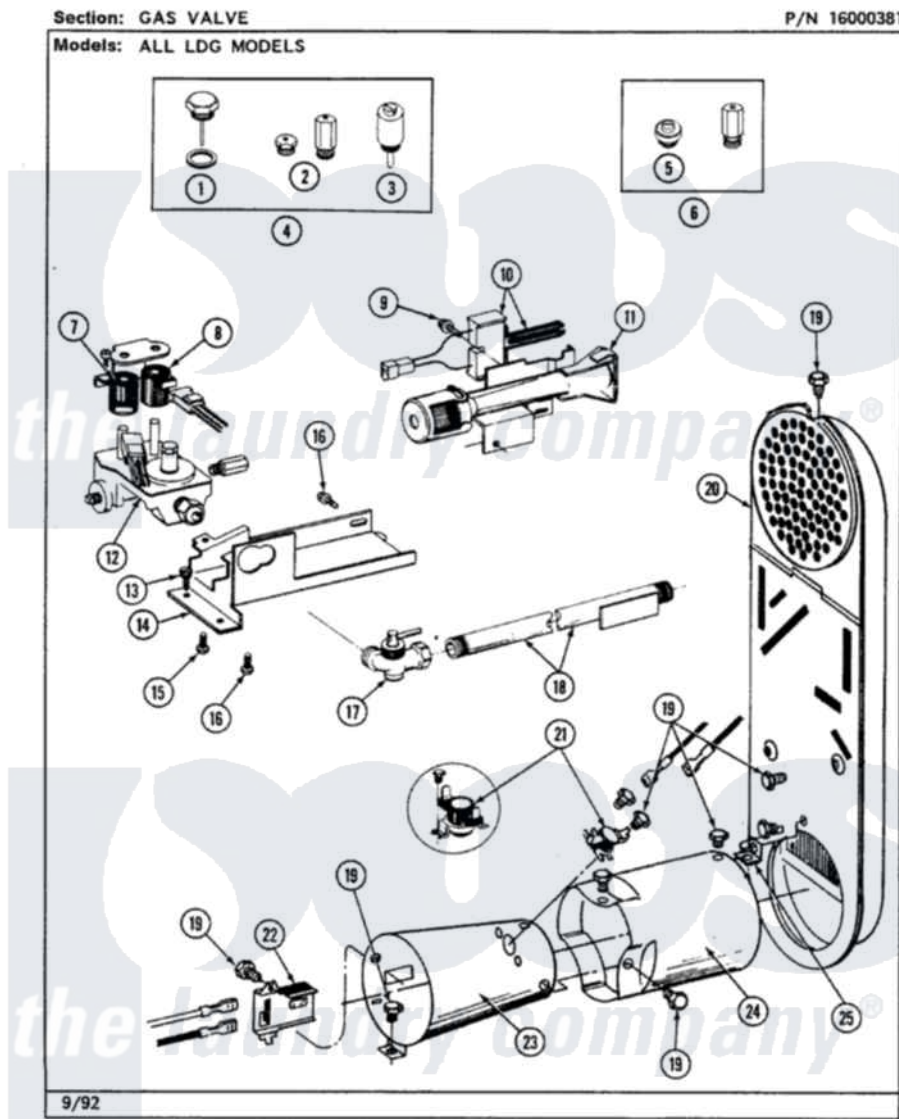

Maytag LDG7480ABW 05 - GAS VALVE

14

Maytag [Residential Maytag LDG7480ABW Dryer Parts](#) Parts Diagram 05 - GAS VALVE
 Click on the part number to view part

Item	Original Part Number	Replaced By	Status	Part Description
1	302810			Screw Assembly - Blue Block Ope
2	305861		Not Available	MAIN BURNER ORIFICE KIT-LPG
3	306184		Not Available	PLUG, BLOCKING (LPG REGULATOR)
4	Y306195	MAL9000AXX		LP Gas Con
5	314602	694424		Leak, Limiter
6	306204	33002924		Gas Conv K
7	306106			Coil, Holding And Booster-W
8	306105	694540		Coil, 60 Hz
9	304971			Screw Note: Screw, Igniter
10	304970	4391996		Ignitor
11	304974	33002793		Burner Assembly
12	306176			Valve, Gas
13	Y313561			Screw---NA
14	314566			Gas Control Bracket

15	314082	90767	Screw, 8A X 3/8 HeX Washer Head Tapping
16	Y313559		Screw
17	Y303349		Angle Shut-Off, Gas Valve
18	Y303383	33001735	Pipe And Bracket Assembly Series 18 Not Needed Use Vavle
19	211294	90767	Screw, 8A X 3/8 HeX Washer Head Tapping
20	Y308504	Not Available	INLET DUCT ASSEMBLY
"	307119		Duct, Inlet Assembly
21	303395		Thermostat, Hi-Limit
22	Y303377	338906	Radiant, Sensor
23	Y308548		Combustion Cone Assembly
"	Y303368		Cone, Combustion
24	Y303841		Cone, Extension
25	Y312890		Retainer, Heater Chamber