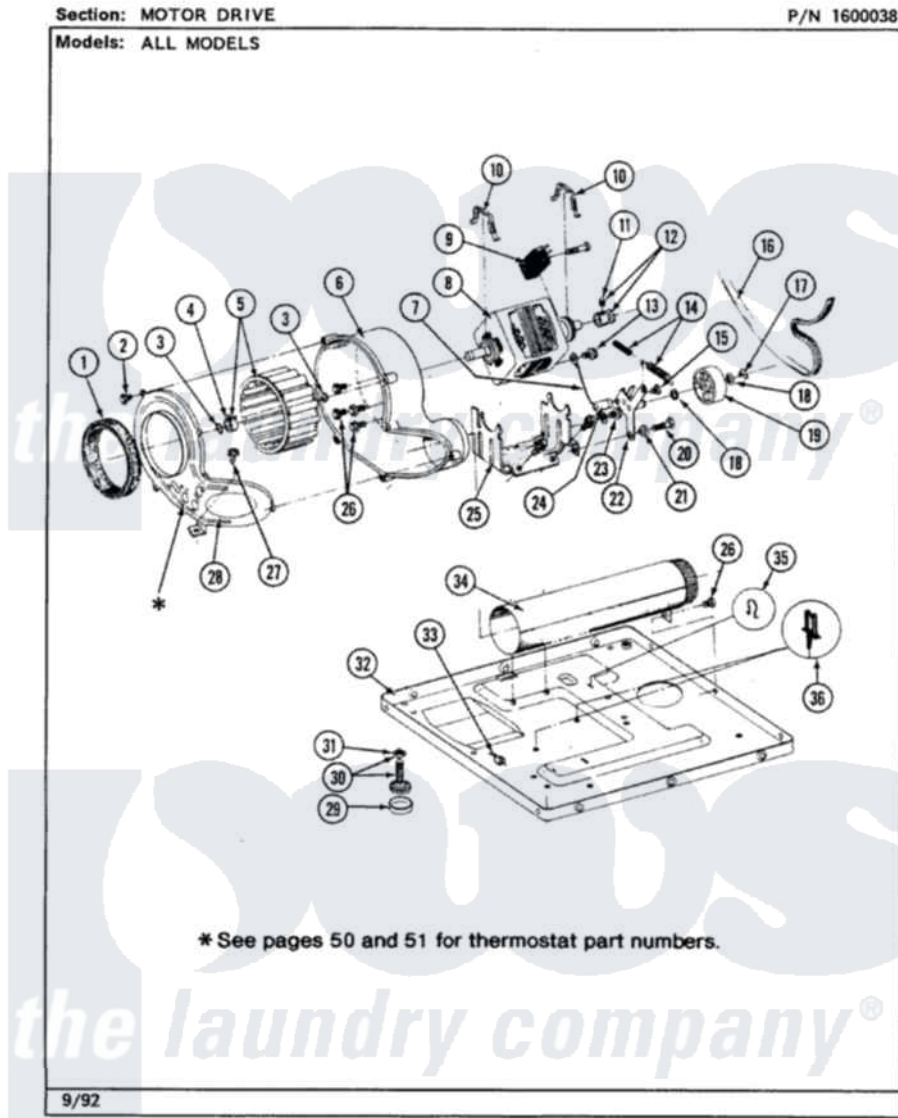

Maytag LDG7480ABW 06 - MOTOR DRIVE

16

Maytag [Residential Maytag LDG7480ABW Dryer Parts](#) Parts Diagram 06 - MOTOR DRIVE
Click on the part number to view part

Item	Original Part Number	Replaced By	Status	Part Description
1	Y312901			Seal, Housing Cover
2	Y312961	W10116751		Screw
3	410233	9703438		Ring-Retrn
4	312967			Clamp, Blower Housing
5	Y303836			Blower Wheel Assembly And Clamp
6	Y312893			Housing, Blower
7	901220			Ground Wire
8	Y303358	W10410999		Motor-Drive
9	306207		Not Available	(PROD. No.303358-8 & No.303358-9)
"	Y303877		Not Available	SWITCH, MOTOR EXTERNAL START No.303358-2, No.303358-4, 303358-7
"	Y303879			Switch, Motor External Start
10	Y015825			Clip, Motor To Motor Support
11	Y053241			Set Screw, Motor Pulley
12	Y305185	6-3051850		Pulley- MO

13	910343	488234	Screw 8-32 X 1/4
14	Y303945		IDLER SPRING ASSY. W/PLUG
15	Y312961	W10116751	Screw
16	Y312959		Poly "V" Belt For Tumbler
17	312958	354987	Ring, Retaining
18	Y312527		Washer, Idler Shaft
19	Y303705	6-3037050	Pulley- ID
20	Y014874		Screw, Idler Arm And Sleeve
21	Y312894	315772	Sleeve, Idler Arm
22	Y303363	6-3033630	Idler Arm
23	211294	90767	Screw, 8A X 3/8 HeX Washer Head Tapping
24	Y313582	W10116756	Spacer
25	312897		Not Available SUPPORT, MOTOR
26	Y310632	1163839	Screw
27	Y313561		Screw----NA
28	314778		Not Available COVER, BLOWER HOUSING
29	Y314137		Foot, Rubber
30	Y305086		Adjustable Leg And Nut
31	Y052740	62739	Nut, Lock
32	Y303361		Not Available BASE ASSY. (UPPER & LOWER)
33	Y310376		Clip, Door Switch Harness
34	Y303442		EXHAUST DUCT ASSEMBLY
35	410490		Spring, Retainer Wire Harness
36	Y313262	W10116752	Retainer-