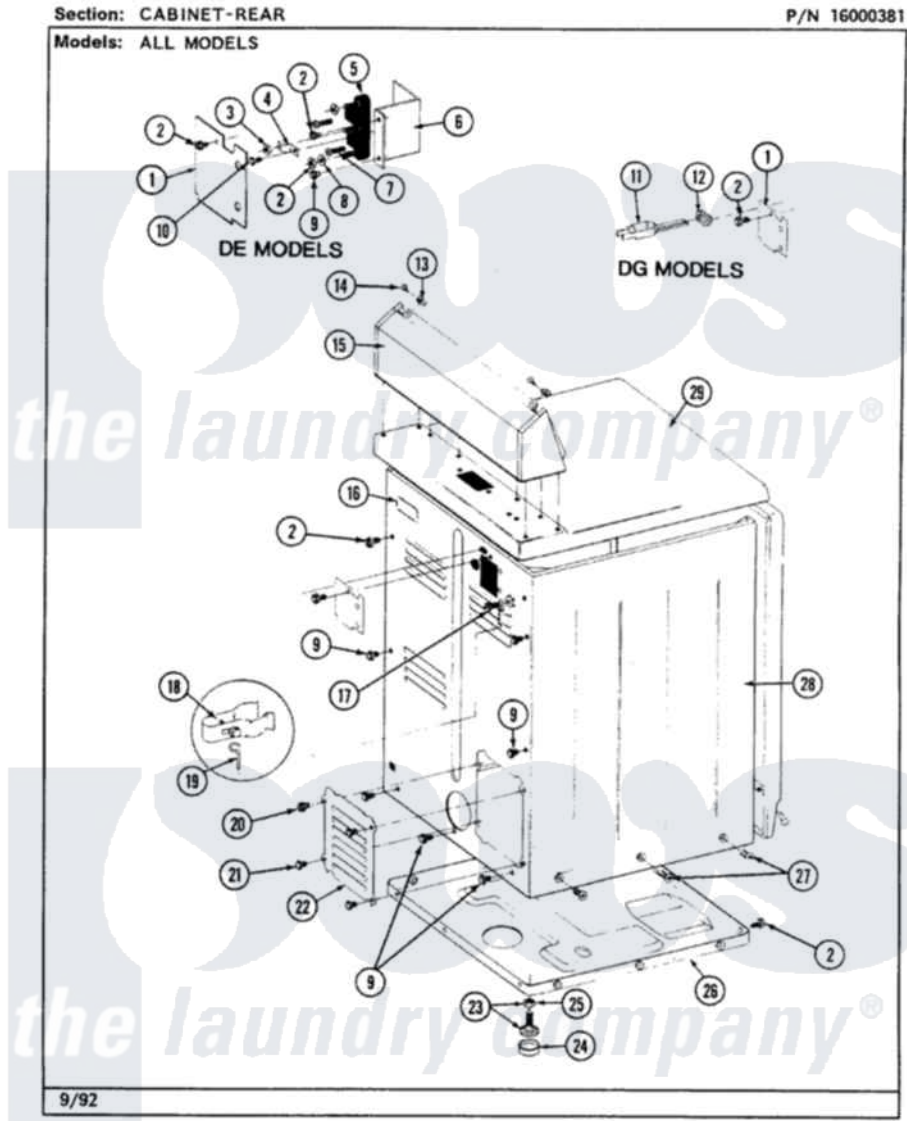

Maytag LDG7480ABW 08 - TUMBLER

Maytag Residential Maytag LDG7480ABW Dryer Parts Parts Diagram 08 - TUMBLER
 Click on the part number to view part

Item	Original Part Number	Replaced By	Status	Part Description
1	Y307112	33001016		Outlet Duct Assembly
2	Y307107	33002970		Lint Filte
3	313764		Not Available	SCREW
4	Y313561			Screw----NA
5	307109	33001179		Front, Tumbler
6	Y310376			Clip, Door Switch Harness
7	Y310632	1163839		Screw
8	306508			Tumbler Bearing Kit ----W
9	210720			Rivet, Bearing To Tumbler Frmt
10	314820			Seal, Tumbler
11	314803	33001012		Baffle
12	314158			Washer, Baffle To Tumbler
13	314802		Not Available	TUMBLER W/OUT BAFFLES
"	306663		Not Available	TUMBLER W/BAFFLES
14	Y310759			Screw, Tumbler Baffles
15	Y308544	33001178		Back, Tumbler

"	Y307114	33001178	Back, Tumbler
16	313915	31-3915	Tech Sheet
17	211294	90767	Screw, 8A X 3/8 HeX Washer Head Tapping
18	312538	33001443	Nut, Hex
19	Y313347	312535	Washer, Vault Mounting Brk.
20	Y312948	6-3129480	Shaft- Tumbler
21	Y303373	12001541	Drum Roller/Washer Assembly--W
22	312535		Washer, Vault Mounting Brk.
23	410233	9703438	Ring-Retrn
24	Y312959		Poly "V" Belt For Tumbler
25	314804	33001004	Baffle, Tall
26	Y314110	33002917	Screw, No.10-16