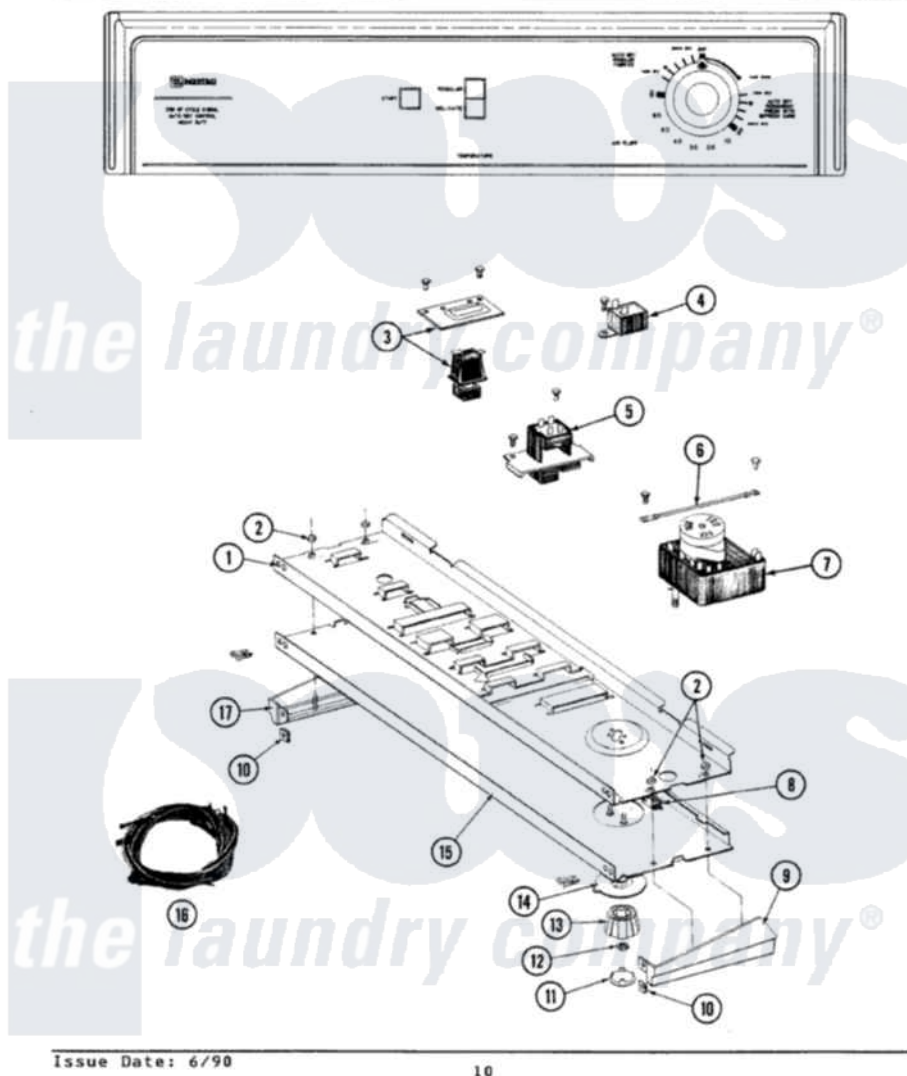

Maytag LDG7500 01 - CONTROL PANEL

SECTION: CONTROL PANEL
MODEL: DE-D67500

Issue Date: 6/90

10

Maytag [Residential Maytag LDG7500 Dryer Parts](#) Parts Diagram 01 - CONTROL PANEL

[Click on the part number to view part](#)

Item	Original Part Number	Replaced By	Status	Part Description
1	314184			Back Up Plate
2	214872			Palnut, End Cap Note: Nut, Lamp Holder
3	211168	W10139210		Screw, 8-18 X 5/16
"	307305			Switch Push To Start
4	211168	W10139210		Screw, 8-18 X 5/16
"	305205	694419		Mini-Buzzer
5	207365			2 Button Switch
"	211168	W10139210		Screw, 8-18 X 5/16
6	211294	90767		Screw, 8A X 3/8 HeX Washer Head Tapping
"	204807			Ground Wire, Supp. Plte To Top Cover
7	306534			Timer
"	910708	488234		Screw 8-32 X 1/4
8	214897			Pad, Control Panel
9	210932			Screw, No.8 X 9/16 Ctsk Note: Screw, Inlet Duct

"	207216	Not Available	END CAP RH
10	214894		Fastener, End Cap
11	215821	Not Available	CAP, KNOB
12	312273		Nut, Control Knob
13	315041		Knob, Timer
14	315042		Dial Skirt
15	307952	Not Available	CONTROL PANEL
"	210932		Screw, No.8 X 9/16 Ctsk Note: Screw, Inlet Duct
16	307293	Not Available	WIRE HARNESS
17	207215	Not Available	END CAP LH