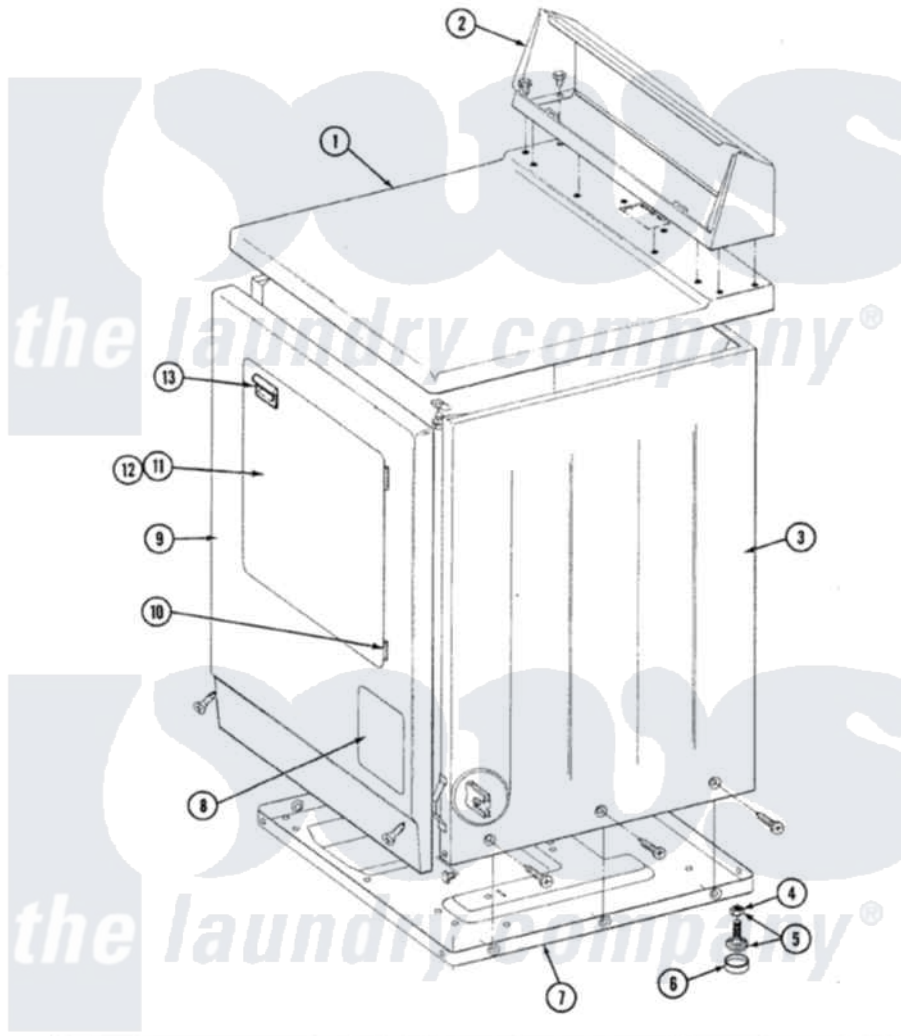

Maytag LDG7500 03 - FRONT VIEW

SECTION: FRONT VIEW
MODEL: DE-DG MODELS

Issue Date: 6/90

56

Maytag [Residential Maytag LDG7500 Dryer Parts](#) Parts Diagram 03 - FRONT VIEW
Click on the part number to view part

Item	Original Part Number	Replaced By	Status	Part Description
1	307104L			Top Cover Assembly
"	204445			Screw And Fastener Assembly
2	305193L			Console
"	Y313559			Screw
3	307124L		Not Available	CABINET ASSY ALMOND
"	Y310632	1163839		Screw
4	Y052740	62739		Nut, Lock
5	Y305086			Adjustable Leg And Nut
6	Y314137			Foot, Rubber
7	Y303361		Not Available	BASE ASSY. (UPPER & LOWER)
8	302542L		Not Available	PART NOT USED. (DG ONLY)
9	307998L			Front Panel---NA
10	307099	33001230		Hinge, Door
11	307111L	308061L		Door Assembly---NA
12	314966L		Not Available	DOOR PANEL ALMOND
13	314972			Handle Door ALM