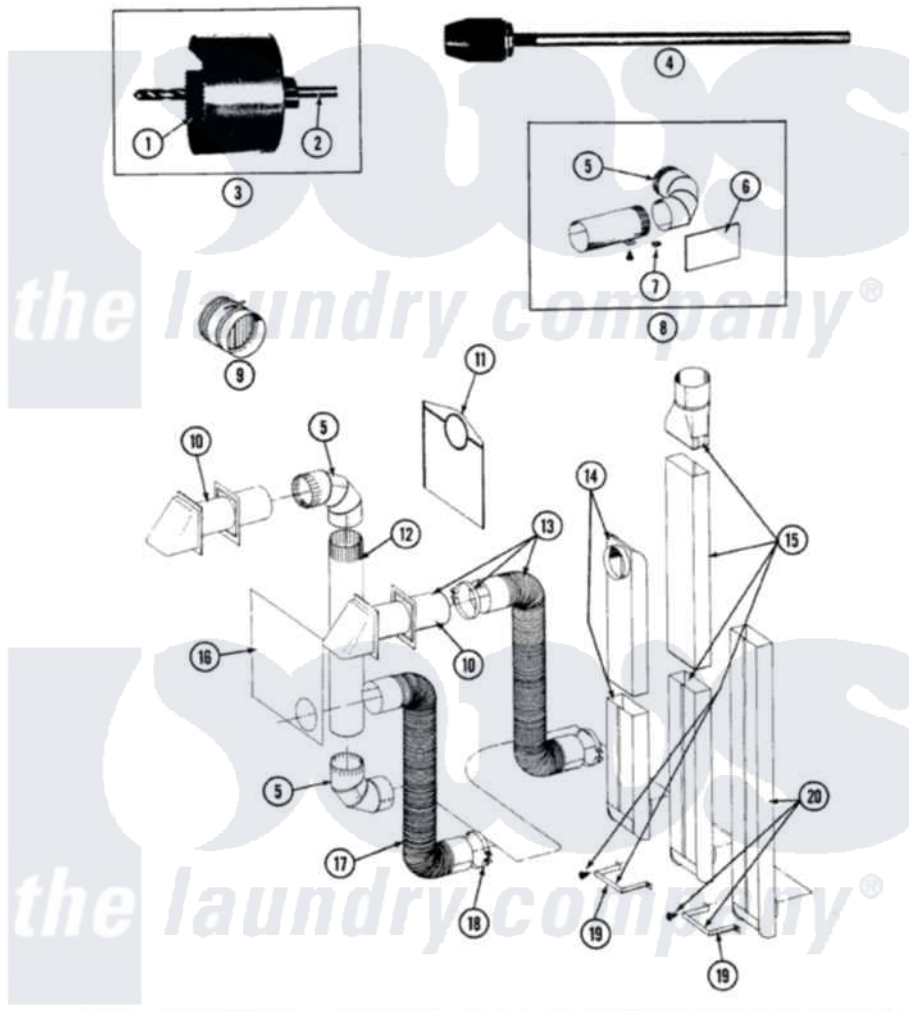

Maytag LDG7500 05 - INSTALLATION ACCESSORIES

SECTION: INSTALLATION ACCESSORIES
 MODEL: ALL MODELS

Issue Date: 6/90

54

Maytag Residential Maytag LDG7500 Dryer Parts Parts Diagram 05 - INSTALLATION ACCESSORIES
 Click on the part number to view part

Item	Original Part Number	Replaced By	Status	Part Description
1	038179		Not Available	BLADE, SAW
2	038180		Not Available	REPLACEMENT DRILL
3	038766		Not Available	HOLE SAW W/DRILL BIT
4	038767			Extension Chuck, Drill
5	Y059131			Elbow, Venting
6	312302			Insulation, Exhaust Duct Kit
7	213323			Fastener, Exhaust Duct Kit
8	Y304652			Exhaust Duct Kit
"	211294	90767		Screw, 8A X 3/8 HeX Washer Head Tapping
9	059146		Not Available	DAMPER, BACK DRAFT
10	Y059129	4396007RW		Vent Hood
11	311353		Not Available	BAG, LINT (DACRON)
12	Y059130			Pipe, Venting
13	Y059143			Flexible Vent Kit
14	Y059135			Vent Duct Assembly
15	059144		Not Available	RECTANGULAR VENT KIT

16	Y059134		PLATE, ALUM. WINDOW (15``X20``)
17	Y304353	4396010RP	6ft Scvent
18	Y304630		Clamp, Flexible Duct
19	313272		Bracket, Exhaust Deflector
"	211294	90767	Screw, 8A X 3/8 HeX Washer Head Tapping
20	303736	Not Available	EXHAUST DEFLECTOR KIT