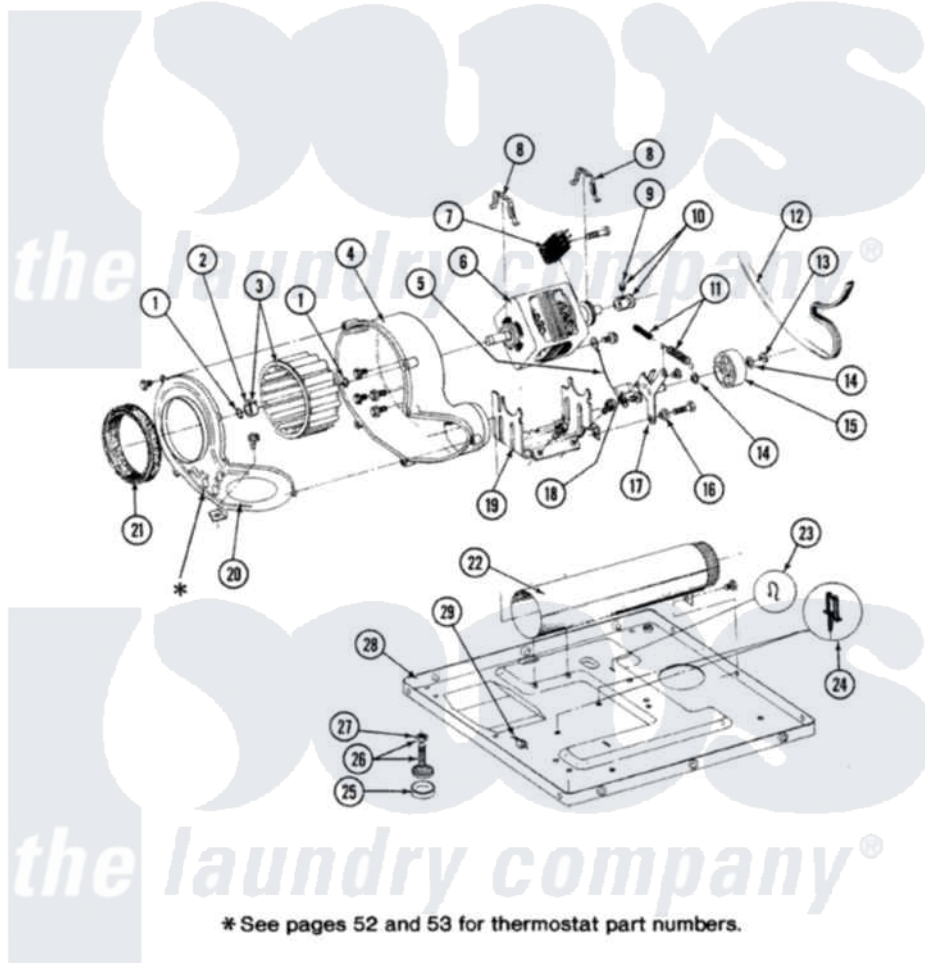

Maytag LDG7500 07 - MOTOR, BLOWER, BASE FRAME & THERMOSTATS

SECTION: MOTOR, BLOWER, BASE FRAME & THERMOSTATS
 MODEL: DG-DE MODELS

Issue Date: 6/90

50

Maytag [Residential Maytag LDG7500 Dryer Parts](#) Parts Diagram 07 - MOTOR, BLOWER, BASE FRAME & THERMOSTATS

[Click on the part number to view part](#)

Item	Original Part Number	Replaced By	Status	Part Description
1	410233	9703438		Ring-Retrn
2	312967			Clamp, Blower Housing
3	Y303836			Blower Wheel Assembly And Clamp
4	Y310632	1163839		Screw
"	Y312893			Housing, Blower
5	901220			Ground Wire
"	211294	90767		Screw, 8A X 3/8 HeX Washer Head Tapping
"	910343	488234		Screw 8-32 X 1/4
6	Y303358	W10410999		Motor-Drve
7	306207		Not Available	(PROD. No.303358-8 & No.303358-9)
"	Y303877		Not Available	SWITCH, MOTOR EXTERNAL START No.303358-2, No.303358-4, 303358-7
"	Y303879			Switch, Motor External Start

8	Y015825		Clip, Motor To Motor Support
9	Y053241		Set Screw, Motor Pulley
10	Y305185	6-3051850	Pulley- MO
11	Y303945		IDLER SPRING ASSY. W/PLUG
12	Y312959		Poly "V" Belt For Tumbler
13	312958	354987	Ring, Retaining
14	Y312527		Washer, Idler Shaft
15	Y303705	6-3037050	Pulley- ID
16	Y312894	315772	Sleeve, Idler Arm
17	Y014874		Screw, Idler Arm And Sleeve
"	Y303363	6-3033630	Idler Arm
"	Y312961	W10116751	Screw
18	Y313582	W10116756	Spacer
19	Y313561		Screw----NA
"	312897	Not Available	SUPPORT, MOTOR
20	314846		Cover, Blower Housing
"	Y313561		Screw----NA
"	Y312961	W10116751	Screw
21	Y312901		Seal, Housing Cover
22	Y303442		EXHAUST DUCT ASSEMBLY
"	Y310632	1163839	Screw
23	410490		Spring, Retainer Wire Harness
24	Y313262	W10116752	Retainer-
25	Y314137		Foot, Rubber
26	Y305086		Adjustable Leg And Nut
27	Y052740	62739	Nut, Lock
28	Y303361	Not Available	BASE ASSY. (UPPER & LOWER)
29	Y310376		Clip, Door Switch Harness