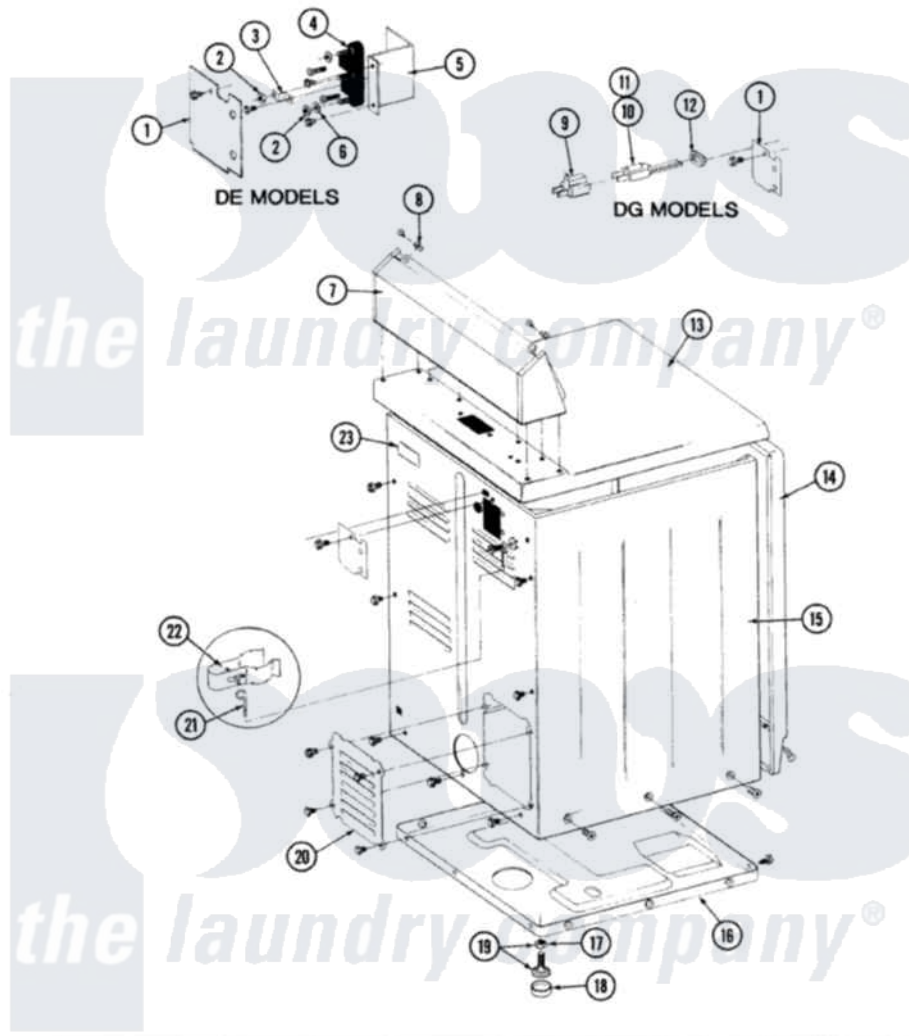

Maytag LDG7500 08 - REAR VIEW

SECTION: REAR VIEW
MODEL: DE-DG MODELS

Issue Date: 6/90

38

Maytag Residential Maytag LDG7500 Dryer Parts Parts Diagram 08 - REAR VIEW
Click on the part number to view part

Item	Original Part Number	Replaced By	Status	Part Description
1	Y312905		Not Available	COVER, TERMINAL
7	305193L			Console
8	215075			Fastener, Control Panel To Console
9	Y201808			Converter
10	302521		Not Available	CORD, POWER PART NOT USED-GAS MODELS ONLY
12	211881			Grommet, Cord Part Not Used-Gas Models Only
13	307104L			Top Cover Assembly
14	307998L			Front Panel---NA
15	Y313561			Screw---NA
"	Y310632	1163839		Screw
"	307124L		Not Available	CABINET ASSY ALMOND
16	Y303361		Not Available	BASE ASSY. (UPPER & LOWER)
17	Y052740	62739		Nut, Lock
18	Y314137			Foot, Rubber

19	Y305086		Adjustable Leg And Nut
20	Y312951	Not Available	ACCESS COVER, BACK
"	211294	90767	Screw, 8A X 3/8 HeX Washer Head Tapping
"	Y313559		Screw
21	311155		Ground Wire And Clamp
22	313122		Screw - Baffle To Tumbler
"	301548		Clamp, Ground Wire
23	214519		LABEL, ELECTRICAL INSTR. PART NOT USED-GAS MODELS ONLY