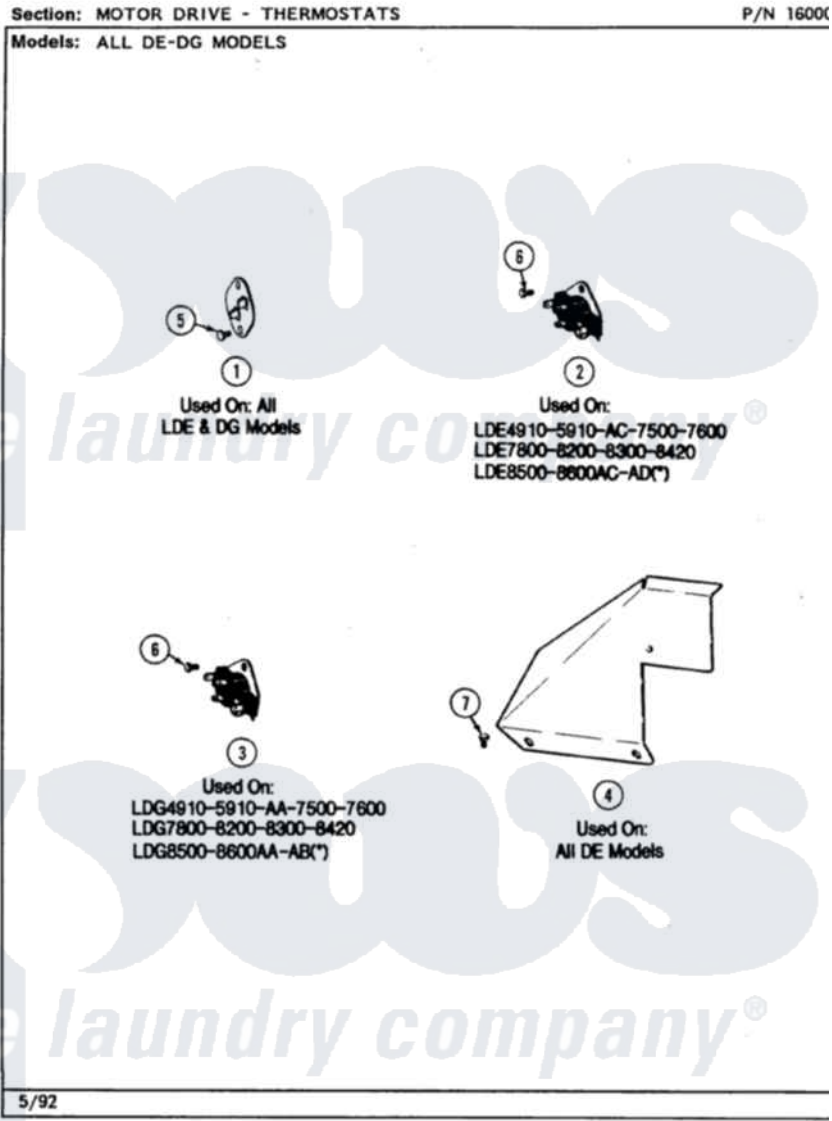

Maytag LDG7500AAE 13 - THERMOSTATS (LDE7500ACE,ADE) & (LDG)

Maytag [Residential Maytag LDG7500AAE Dryer Parts](#) Parts Diagram 13 - THERMOSTATS (LDE7500ACE,ADE) & (LDG)

[Click on the part number to view part](#)

Item	Original Part Number	Replaced By	Status	Part Description
1	<a href="#">306604</a>			Cut-Off, Thermal Part Not Used
3	<a href="#">307250</a>			Thermostat, Multi-Temp
5	314848	<a href="#">W10116760</a>		Screw
6	211294	<a href="#">90767</a>		Screw, 8A X 3/8 HeX Washer Head Tapping