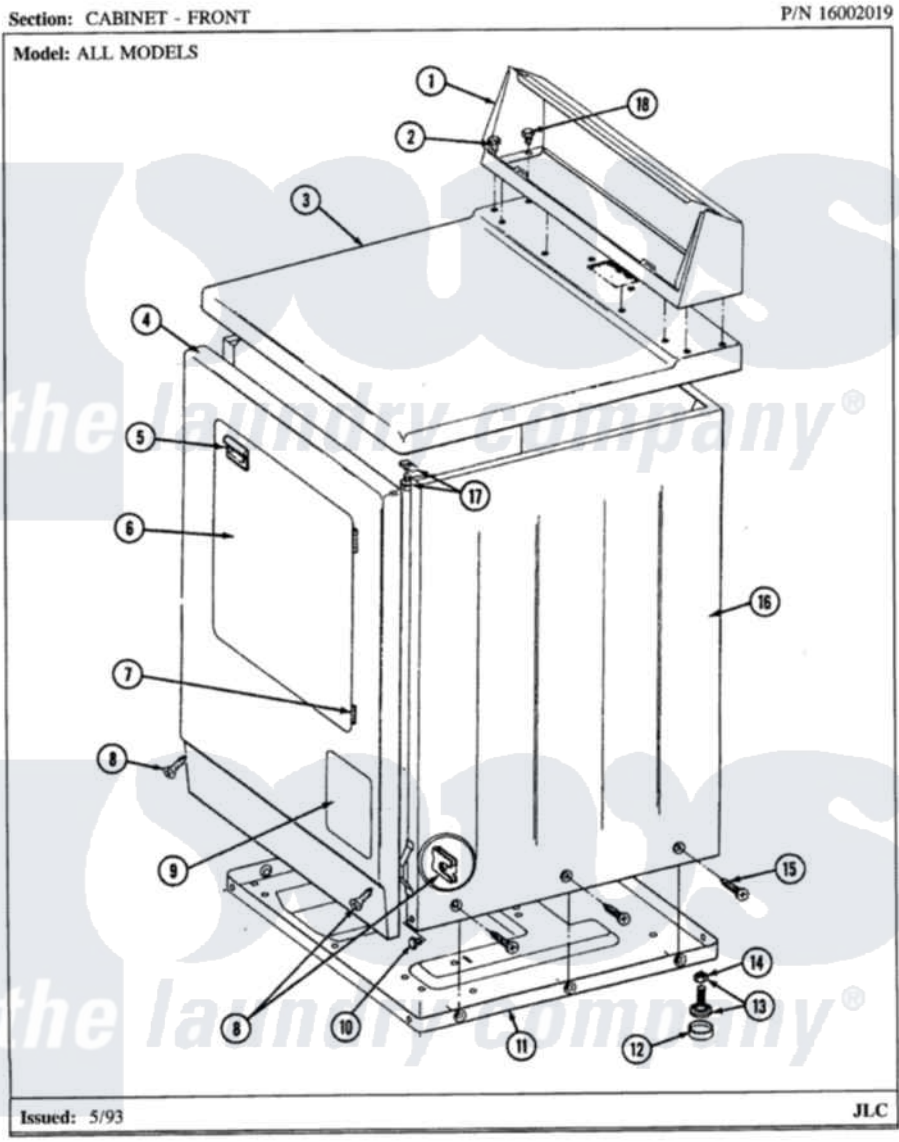

Maytag LDG7500AAL 01 - CABINET-FRONT (LDE7500ACM,ADM) & (LDG)

Maytag Residential Maytag LDG7500AAL Dryer Parts Parts Diagram 01 - CABINET-FRONT (LDE7500ACM,ADM) & (LDG)

Click on the part number to view part

Item	Original Part Number	Replaced By	Status	Part Description
1	305193L			Console
2	Y313559			Screw
3	307104L			Top Cover Assembly
5	314972			Handle Door ALM
6	314966L		Not Available	DOOR PANEL ALMOND
"	307111L	308061L		Door Assembly---NA
7	307099	33001230		Hinge, Door
8	204439			Screw And Fstner Assembly
10	Y310632	1163839		Screw
11	Y303361		Not Available	BASE ASSY. (UPPER & LOWER)
12	Y314137			Foot, Rubber
13	Y305086			Adjustable Leg And Nut
14	Y052740	62739		Nut, Lock
15	213007			Xfor Cabinet See Cabinet, Back

16 307124L

Not Available

CABINET ASSY ALMOND

17 [204445](#)

Screw And Fastener Assembly

18 211294

[90767](#)

Screw, 8A X 3/8 HeX Washer
Head Tapping