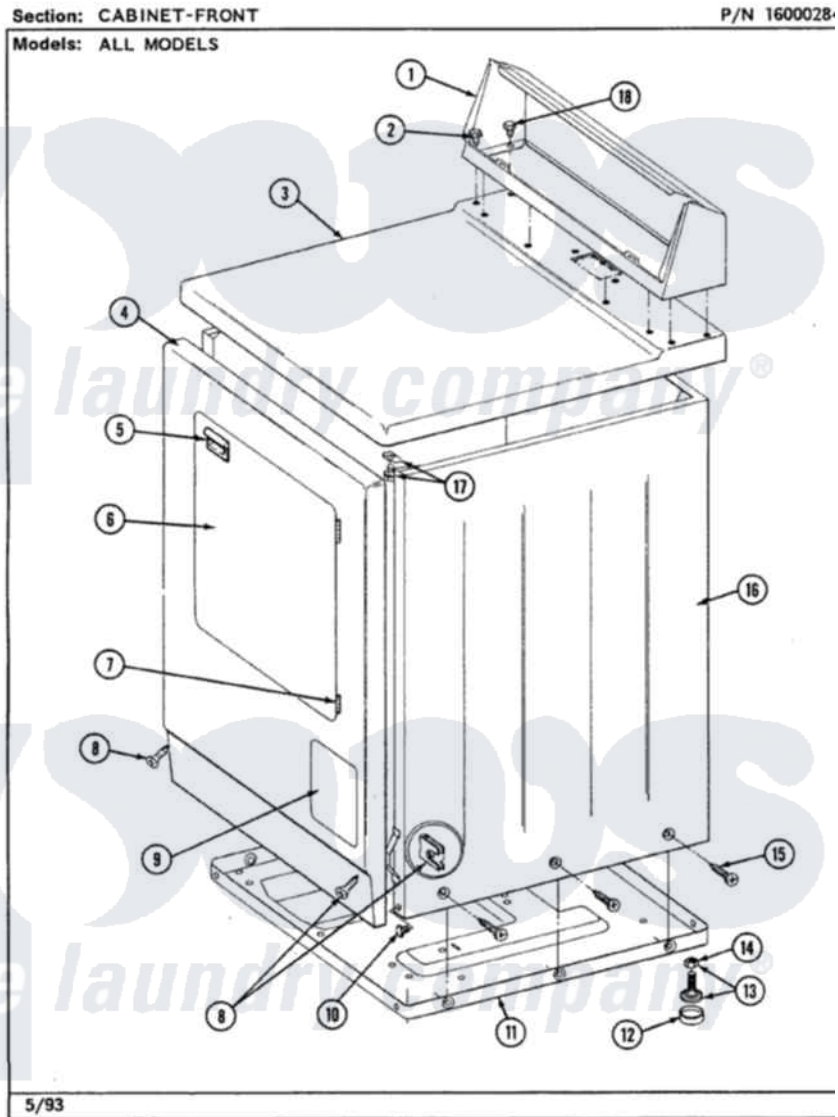

Maytag LDG7500AAL 02 - CABINET-FRONT (LDG7500AAL,AAW,ABL & ABW)

Maytag Residential Maytag LDG7500AAL Dryer Parts Parts Diagram 02 - CABINET-FRONT (LDG7500AAL,AAW,ABL & ABW)

Click on the part number to view part

Item	Original Part Number	Replaced By	Status	Part Description
1	305193L			Console
2	Y313559			Screw
3	307104L			Top Cover Assembly
4	307998L			Front Panel---NA
5	314972			Handle Door ALM
6	314966L		Not Available	DOOR PANEL ALMOND
"	307111L	308061L		Door Assembly---NA
7	307099	33001230		Hinge, Door
8	204439			Screw And Fstner Assembly
9	302542L		Not Available	PART NOT USED. (DG ONLY)
10	Y310632	1163839		Screw
11	Y303361		Not Available	BASE ASSY. (UPPER & LOWER)
12	Y314137			Foot, Rubber
13	Y305086			Adjustable Leg And Nut

14	Y052740	62739	Nut, Lock
15	213007		Xfor Cabinet See Cabinet, Back
16	307124L	Not Available	CABINET ASSY ALMOND
17	204445		Screw And Fastener Assembly
18	211294	90767	Screw, 8A X 3/8 HeX Washer Head Tapping