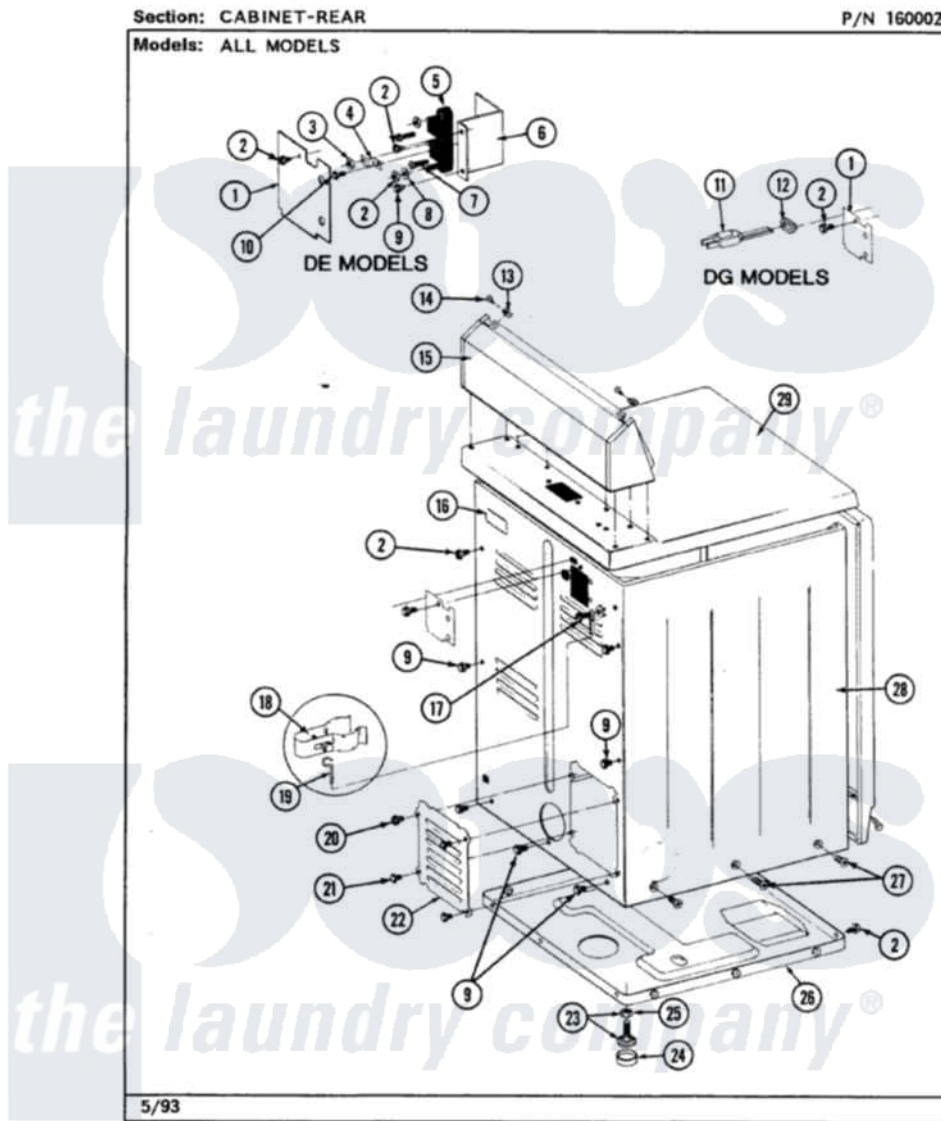

Maytag LDG7500AAL 03 - CABINET-REAR (LDG7500AAL,AAW,ABL,ABW)

Maytag [Residential Maytag LDG7500AAL Dryer Parts](#) Parts Diagram 03 - CABINET-REAR
(LDG7500AAL,AAW,ABL,ABW)
[Click on the part number to view part](#)

Item	Original Part Number	Replaced By	Status	Part Description
1	Y312905		Not Available	COVER, TERMINAL
2	Y313561			Screw---NA
9	Y310632	1163839		Screw
11	302521		Not Available	CORD, POWER PART NOT USED-GAS MODELS ONLY
12	211881			Grommet, Cord Part Not Used-Gas Models Only
13	215075			Fastener, Control Panel To Console
14	210932			Screw, No.8 X 9/16 Ctsk Note: Screw, Inlet Duct
15	305193L			Console
16	214519			LABEL, ELECTRICAL INSTR. PART NOT USED-GAS MODELS ONLY
17	303846	22003781		Screw, Ground Strap
18	301548			Clamp, Ground Wire
19	311155			Ground Wire And Clamp

20	Y313559		Screw
21	211294	90767	Screw, 8A X 3/8 HeX Washer Head Tapping
22	Y312951	Not Available	ACCESS COVER, BACK
23	Y305086		Adjustable Leg And Nut
24	Y314137		Foot, Rubber
25	Y052740	62739	Nut, Lock
26	Y303361	Not Available	BASE ASSY. (UPPER & LOWER)
27	213077	Not Available	CAP FOR TIMER KNOB
28	307124L	Not Available	CABINET ASSY ALMOND
29	307104L		Top Cover Assembly