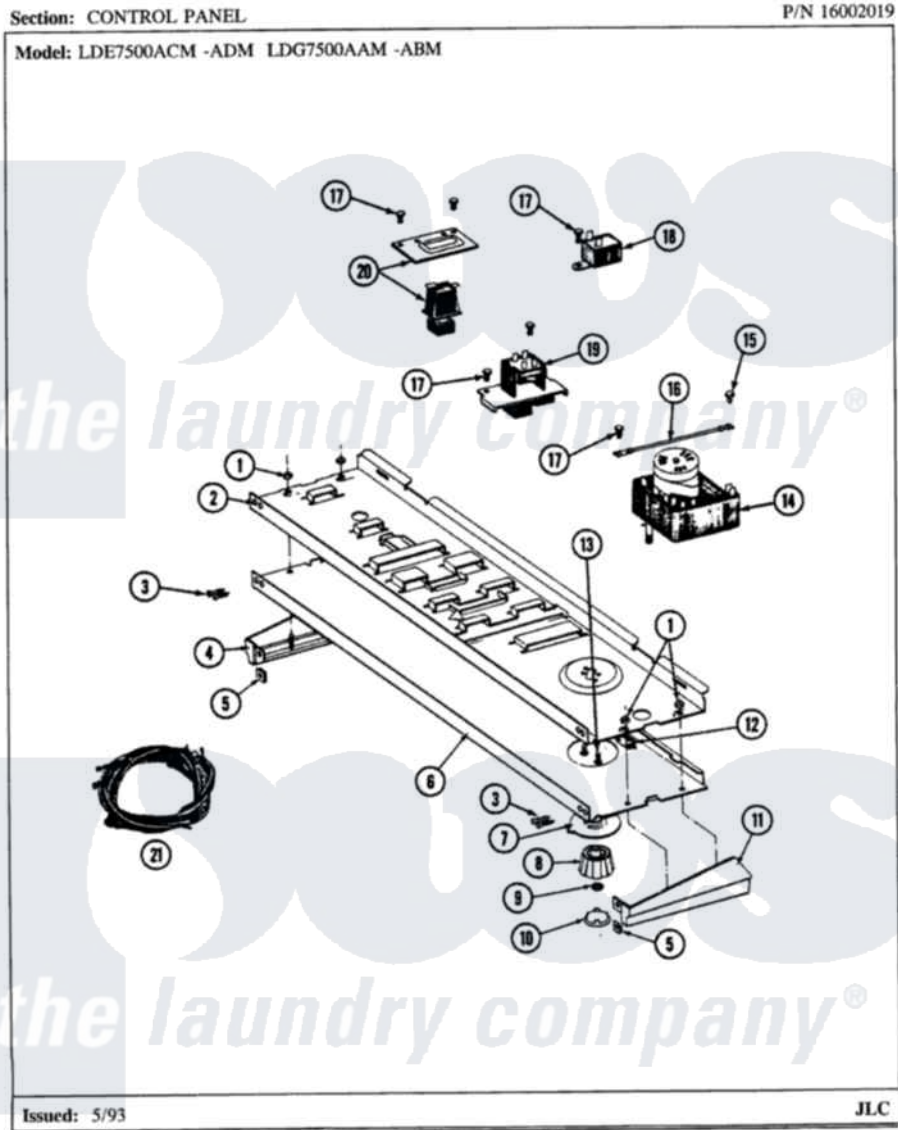

Maytag LDG7500AAL 04 - CONTROL PANEL (LDE7500ACM,ADM) & (LDG)

Maytag Residential Maytag LDG7500AAL Dryer Parts Parts Diagram 04 - CONTROL PANEL (LDE7500ACM,ADM) & (LDG)

Click on the part number to view part

Item	Original Part Number	Replaced By	Status	Part Description
2	314184			Back Up Plate
3	210932			Screw, No.8 X 9/16 Ctsk Note: Screw, Inlet Duct
4	308651			End Cap
5	214894			Fastener, End Cap
6	308648			Control Panel, Facia
7	315521		Not Available	SKIRT, DIAL
8	315522	33002325		Knob Assembly
9	312273			Nut, Control Knob
10	315523		Not Available	CAP, KNOB
11	Y308652		Not Available	END CAP (R-H)
12	214897			Pad, Control Panel
13	315317	488234		Screw 8-32 X 1/4
14	Y308253			Timer
15	211294	90767		Screw, 8A X 3/8 HeX Washer Head Tapping

16	204807		Ground Wire, Supp. Plte To Top Cover
17	211168	W10139210	Screw, 8-18 X 5/16
18	305205	694419	Mini-Buzzer
19	308650		Not Available SWITCH
20	308649	307305	Switch Push To Start
22	315083		Not Available MANUAL, USE & CARE