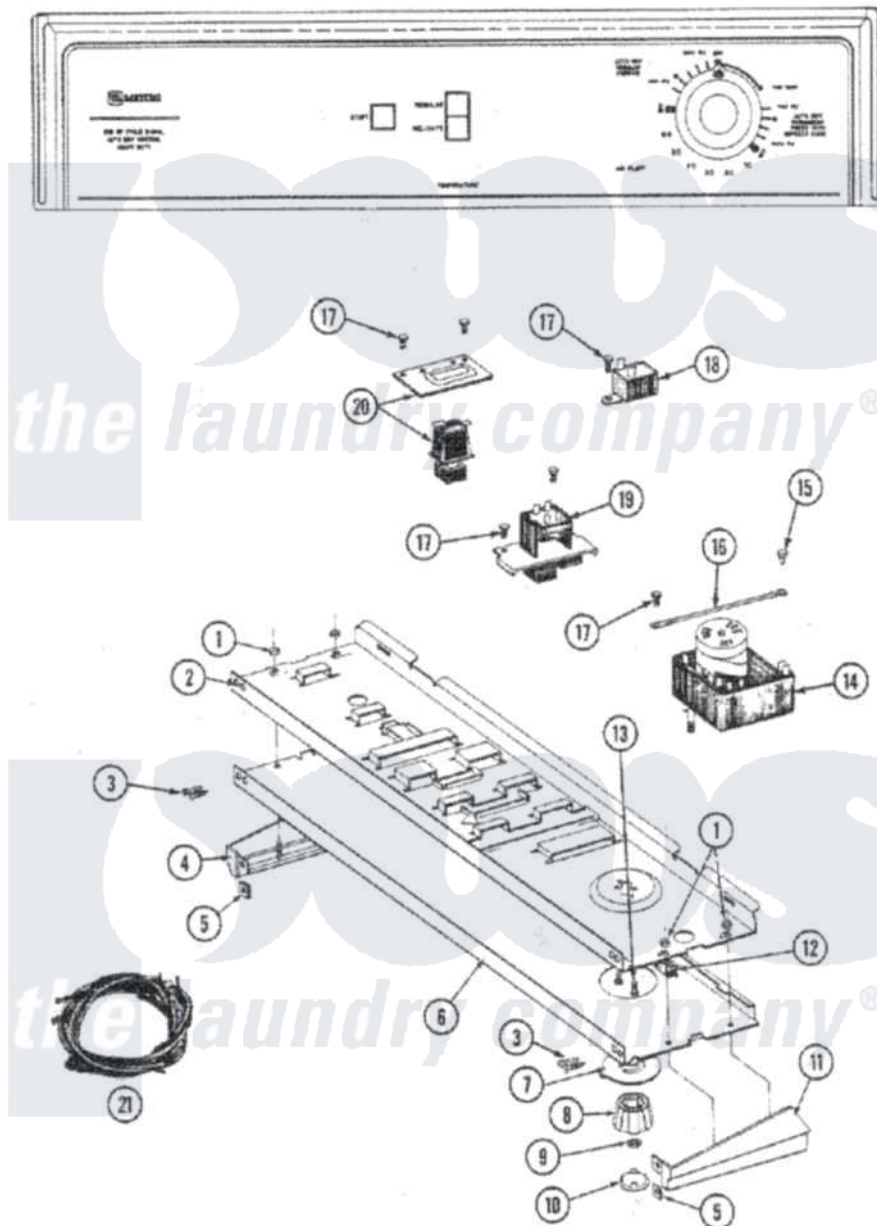

**Maytag LDG7500AAL 05 - CONTROL PANEL  
(LDG7500AAL,AAW,ABL,ABW)**

Maytag [Residential Maytag LDG7500AAL Dryer Parts](#) Parts Diagram 05 - CONTROL PANEL  
(LDG7500AAL,AAW,ABL,ABW)  
Click on the part number to view part

Item	Original Part Number	Replaced By	Status	Part Description
1	<a href="#">214872</a>			Palnut, End Cap Note: Nut, Lamp Holder
2	<a href="#">314184</a>			Back Up Plate
3	<a href="#">210932</a>			Screw, No.8 X 9/16 Ctsk Note: Screw, Inlet Duct
4	207215		Not Available	END CAP LH
5	<a href="#">214894</a>			Fastener, End Cap
6	307952		Not Available	CONTROL PANEL
7	<a href="#">315042</a>			Dial Skirt
8	<a href="#">315041</a>			Knob, Timer
9	<a href="#">312273</a>			Nut, Control Knob
10	215821		Not Available	CAP, KNOB
11	207216		Not Available	END CAP RH
12	<a href="#">214897</a>			Pad, Control Panel
13	315317	<a href="#">488234</a>		Screw 8-32 X 1/4

14	<a href="#">Y308253</a>		Timer
15	211294	<a href="#">90767</a>	Screw, 8A X 3/8 HeX Washer Head Tapping
16	<a href="#">204807</a>		Ground Wire, Supp. Plte To Top Cover
17	211168	<a href="#">W10139210</a>	Screw, 8-18 X 5/16
18	305205	<a href="#">694419</a>	Mini-Buzzer
19	<a href="#">207365</a>		2 Button Switch
20	<a href="#">307305</a>		Switch Push To Start
21	307293	Not Available	WIRE HARNESS
"	308496	Not Available	HARNESS, WIRE
22	16000327	Not Available	GUIDE, QUICK REF. - MAYTAG
"	315083	Not Available	MANUAL, USE & CARE