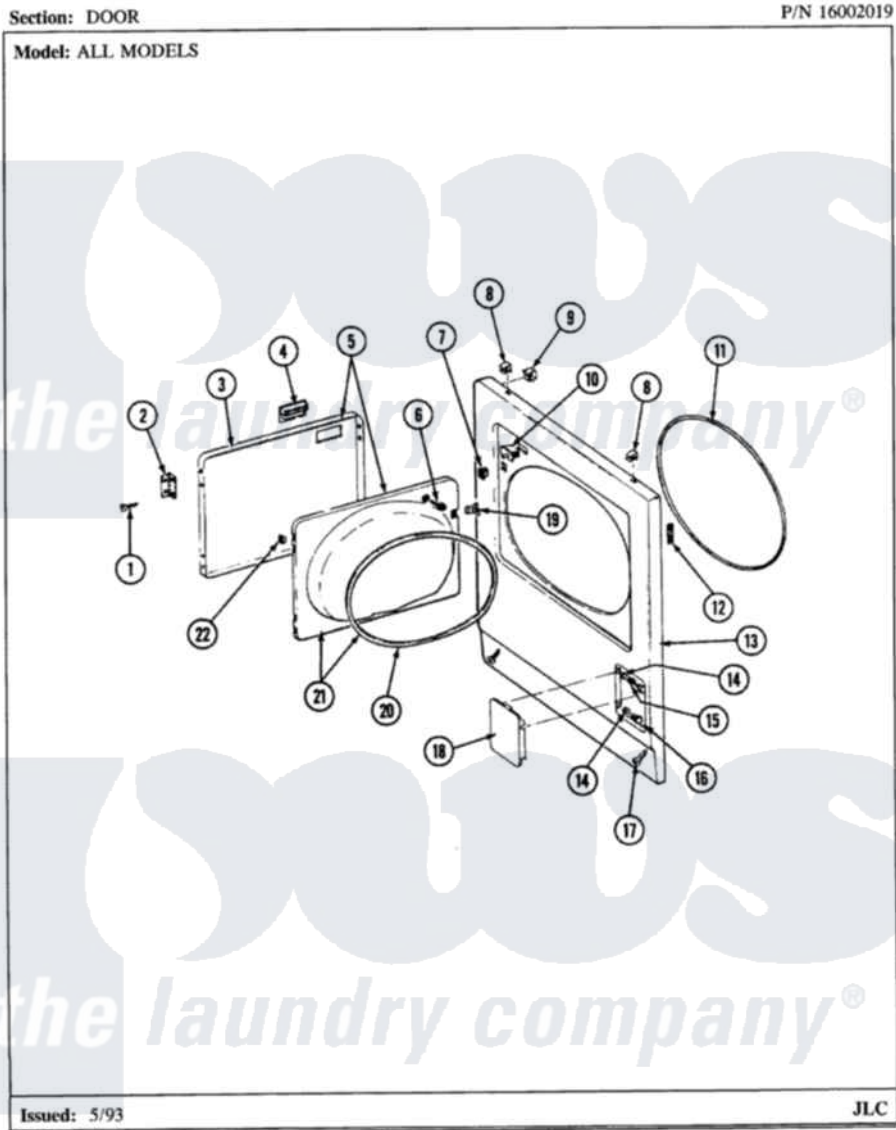

Maytag LDG7500AAL 06 - DOOR (LDE7500ACM,ADM) & (LDG)

Maytag [Residential Maytag LDG7500AAL Dryer Parts](#) Parts Diagram 06 - DOOR (LDE7500ACM,ADM) & (LDG)
 Click on the part number to view part

Item	Original Part Number	Replaced By	Status	Part Description
1	Y314062			Screw, Door Hinge And Panel
2	307099	33001230		Hinge, Door
3	314966L		Not Available	DOOR PANEL ALMOND
4	314972			Handle Door ALM
5	307111L	308061L		Door Assembly----NA
6	312960	489355		Screw, 8 X 1/2
7	306436			Door Latch Kit--W
8	212982	22001650		Fastener, Spring
9	Y310376			Clip, Door Switch Harness
10	Y305753	W10169313		Switch-Dor
11	314937			Seal, Front Panel
12	Y313907			Fastener, Twin
19	314936	33001305		Strike, Door
20	314935	33001192		Seal, Door
21	307098		Not Available	DOOR, INNER (W/SEAL)
22	Y313910			Clip, Door Liner To Outer Panel