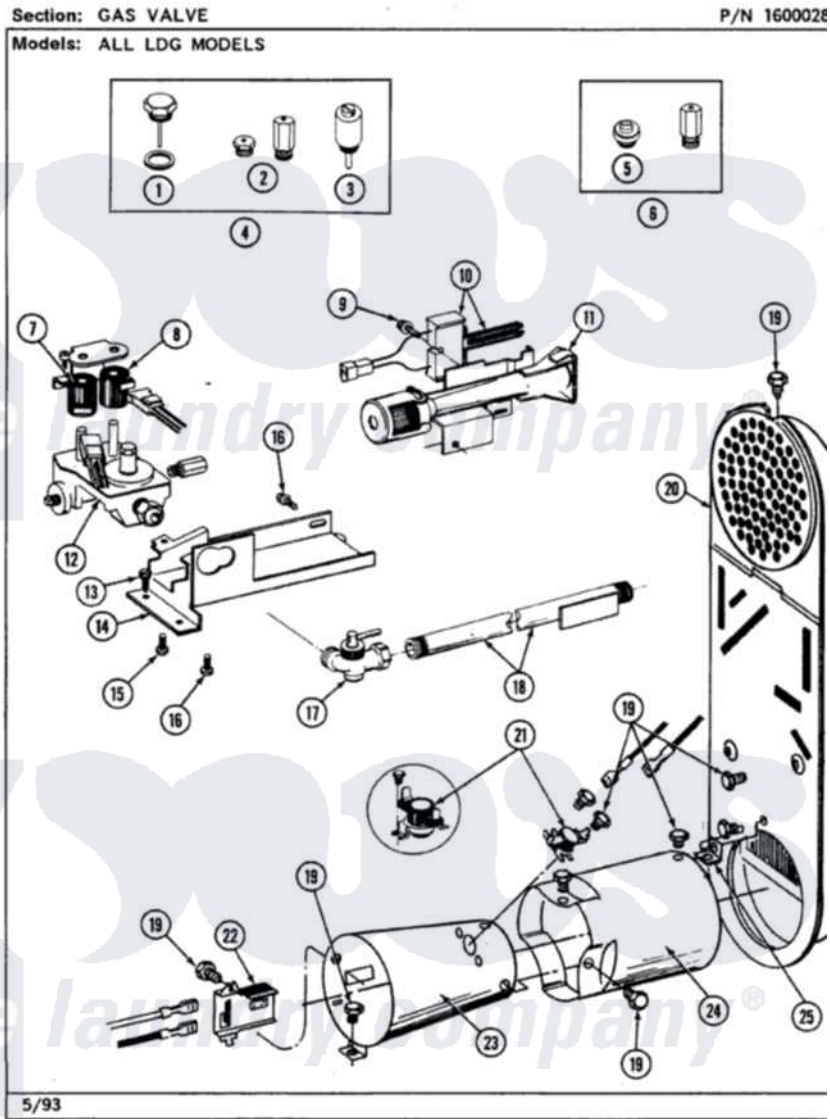

Maytag LDG7500AAL 08 - GAS VALVE (LDG7500AAL,AAW,ABL,ABW)

Maytag Residential Maytag LDG7500AAL Dryer Parts Parts Diagram 08 - GAS VALVE (LDG7500AAL,AAW,ABL,ABW)
Click on the part number to view part

Item	Original Part Number	Replaced By	Status	Part Description
1	302810			Screw Assembly - Blue Block Ope
2	305861		Not Available	MAIN BURNER ORIFICE KIT-LPG
3	306184		Not Available	PLUG, BLOCKING (LPG REGULATOR)
4	Y306195	MAL9000AXX		LP Gas Con
5	314602	694424		Leak, Limiter
6	306204	33002924		Gas Conv K
7	306106			Coil, Holding And Booster-W
8	306105	694540		Coil, 60 Hz
9	304971			Screw Note: Screw, Igniter
10	304970	4391996		Ignitor
11	304974	33002793		Burner Assembly
12	306176			Valve, Gas
13	Y313561			Screw---NA
14	314566			Gas Control Bracket

15	314082	90767	Screw, 8A X 3/8 HeX Washer Head Tapping
16	Y313559		Screw
17	Y303349		Angle Shut-Off, Gas Valve
18	Y303383	33001735	Pipe And Bracket Assembly Series 18 Not Needed Use Vavle
19	211294	90767	Screw, 8A X 3/8 HeX Washer Head Tapping
20	Y308504	Not Available	INLET DUCT ASSEMBLY
"	307119		Duct, Inlet Assembly
21	303395		Thermostat, Hi-Limit
22	Y303377	338906	Radiant, Sensor
23	Y308548		Combustion Cone Assembly
"	Y303368		Cone, Combustion
24	Y303841		Cone, Extension
25	Y312890		Retainer, Heater Chamber