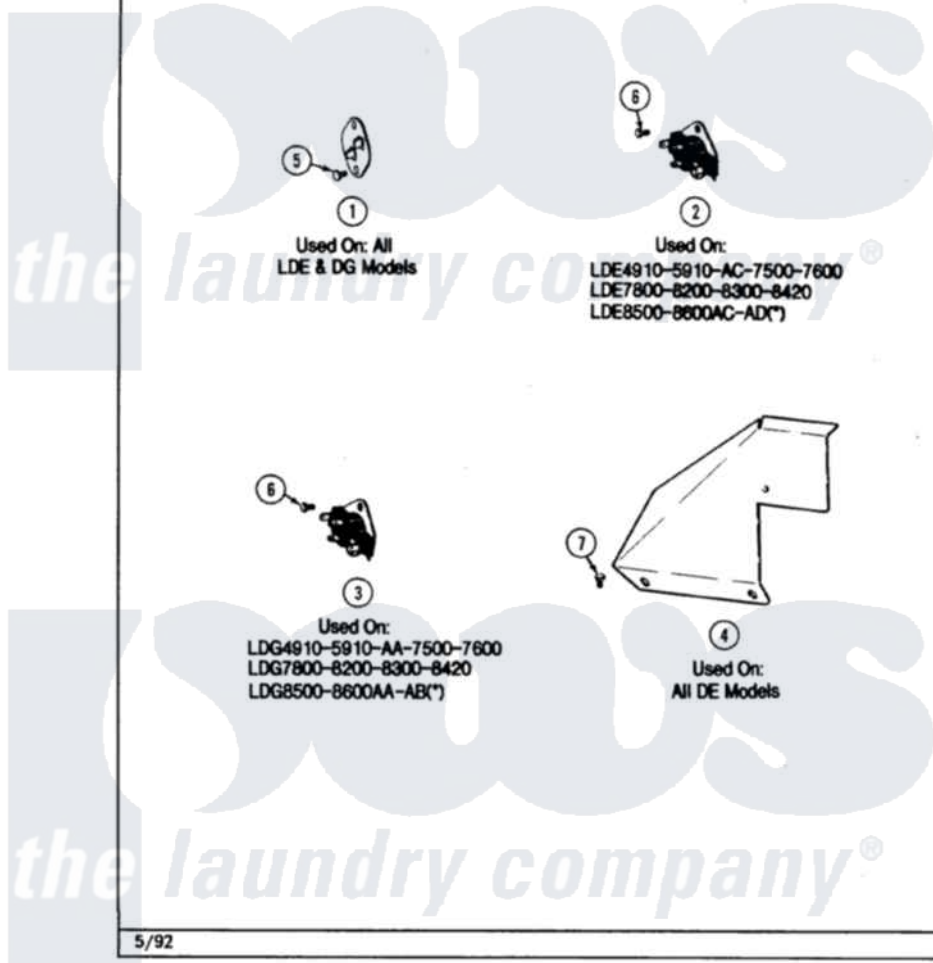

Maytag LDG7500AAL 09 - MOTOR DRIVE (LDE7500ACE,ADE) & (LDG)

Section: MOTOR DRIVE - THERMOSTATS

P/N 1600K

Models: ALL DE-DG MODELS

18

Maytag [Residential Maytag LDG7500AAL Dryer Parts](#) Parts Diagram 09 - MOTOR DRIVE (LDE7500ACE,ADE) & (LDG)
Click on the part number to view part

Item	Original Part Number	Replaced By	Status	Part Description
2	Y312961	W10116751		Screw
3	410233	9703438		Ring-Retr
4	312967			Clamp, Blower Housing
5	Y303836			Blower Wheel Assembly And Clamp
6	Y312893			Housing, Blower
7	901220			Ground Wire
8	Y303358	W10410999		Motor-Drve
9	306207		Not Available	(PROD. No.303358-8 & No.303358-9)
"	Y303877		Not Available	SWITCH, MOTOR EXTERNAL START No.303358-2, No.303358-4, 303358-7
"	Y303879			Switch, Motor External Start
10	Y015825			Clip, Motor To Motor Support
11	Y053241			Set Screw, Motor Pulley
12	Y305185	6-3051850		Pulley- MO
13	910343	488234		Screw 8-32 X 1/4

14	Y303945		IDLER SPRING ASSY. W/PLUG
15	Y312961	W10116751	Screw
16	Y312959		Poly "V" Belt For Tumbler
17	312958	354987	Ring, Retaining
18	Y312527		Washer, Idler Shaft
19	Y303705	6-3037050	Pulley- ID
20	Y014874		Screw, Idler Arm And Sleeve
21	Y312894	315772	Sleeve, Idler Arm
22	Y303363	6-3033630	Idler Arm
23	211294	90767	Screw, 8A X 3/8 HeX Washer Head Tapping
24	Y313582	W10116756	Spacer
25	312897		Not Available SUPPORT, MOTOR
26	Y310632	1163839	Screw
27	Y313561		Screw----NA
29	Y314137		Foot, Rubber
30	Y305086		Adjustable Leg And Nut
31	Y052740	62739	Nut, Lock
32	Y303361		Not Available BASE ASSY. (UPPER & LOWER)
33	Y310376		Clip, Door Switch Harness
34	Y303442		EXHAUST DUCT ASSEMBLY
35	410490		Spring, Retainer Wire Harness
36	Y313262	W10116752	Retainer-